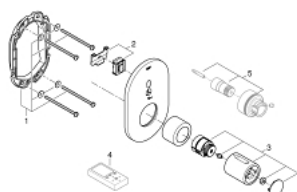

36 456 000 EUROSMART COSMOPOLITAN E SPECIAL INFRA-RED ELECTRONIC FOR CONCEALED SHOWER THERMOSTAT

TOOTE KIRJELDUS

- Värvus: chrome
- with infrared sensor for bi-directional communication for monitoring, configuration and service purpose
- for concealed installation box 36 458 000 and 36 459 000
- ergonomic metal handle
- GROHE LongLife finish
- GROHE SafetyPlus
- temperature scale handle with internal safety stop between 35°C and 43°C
- metal temperature safety stop
- full unmixed hot or cold water in extreme handle position for legionella sampling
- 7 pre-set programs:
 - auto flush
 - thermal disinfection
 - cleaning mode
- additional functions and precise settings by remote control 36 407
- CE approved
- acoustic group I in accordance with DIN 4109

36 456 000 EUROSMART COSMOPOLITAN E SPECIAL INFRA-RED ELECTRONIC FOR CONCEALED SHOWER THERMOSTAT

VARUOSAD, aprill 2018 – nüüd

- 1: Mounting frame (Tellimuse number 42419000)
- 2: Electronic (Tellimuse number 42597000)
- 3: Temperature control handle (Tellimuse number 49124000)
- 4: Extension-set 27.5 mm (Tellimuse number 47780000)*