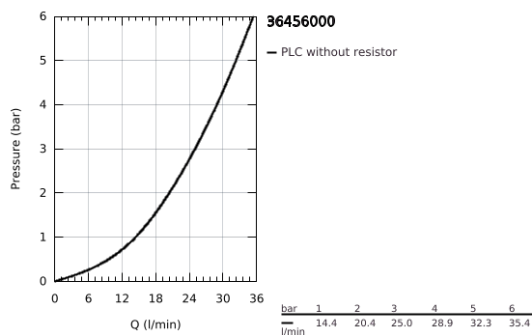

36 456 000 EUROSMART COSMOPOLITAN E SPECIAL INFRA-RED ELECTRONIC FOR CONCEALED SHOWER THERMOSTAT

TOOTE KIRJELDUS

- Värvus: chrome
- with infrared sensor for bi-directional communication for monitoring, configuration and service purpose
- for concealed installation box 36 458 000 and 36 459 000
- ergonomic metal handle
- GROHE LongLife finish
- GROHE SafetyPlus
- temperature scale handle with internal safety stop between 35°C and 43°C
- metal temperature safety stop
- full unmixed hot or cold water in extreme handle position for legionella sampling
- 7 pre-set programs:
 - auto flush
 - thermal disinfection
 - cleaning mode
- additional functions and precise settings by remote control 36 407
- CE approved
- acoustic group I in accordance with DIN 4109

36 456 000 EUROSMART COSMOPOLITAN E SPECIAL INFRA-RED ELECTRONIC FOR CONCEALED SHOWER THERMOSTAT

VARUOSAD, aprill 2018 – nüüd

- 1: Mounting frame (Tellimuse number 42419000)
- 2: Electronic (Tellimuse number 42597000)
- 3: Temperature control handle (Tellimuse number 49124000)
- 4: Extension-set 27.5 mm (Tellimuse number 47780000)*