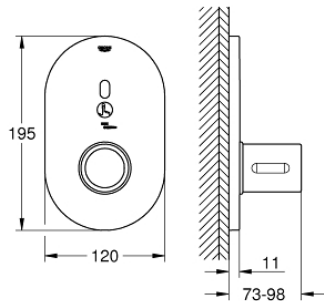

36 456 000 EUROSMART COSMOPOLITAN E SPECIAL INFRA-RED ELECTRONIC FOR CONCEALED SHOWER THERMOSTAT

TOOTE KIRJELDUS

- Värvus: chrome
- with infrared sensor for bi-directional communication for monitoring, configuration and service purpose
- for concealed installation box 36 458 000 and 36 459 000
- ergonomic metal handle
- GROHE LongLife finish
- GROHE SafetyPlus
- temperature scale handle with internal safety stop between 35°C and 43°C
- metal temperature safety stop
- full unmixed hot or cold water in extreme handle position for legionella sampling
- 7 pre-set programs:
 - auto flush
 - thermal disinfection
 - cleaning mode
- additional functions and precise settings by remote control 36 407
- CE approved
- acoustic group I in accordance with DIN 4109

36 456 000 EUROSMART COSMOPOLITAN E SPECIAL INFRA-RED ELECTRONIC FOR CONCEALED SHOWER THERMOSTAT

VARUOSAD, aprill 2018 – nüüd

- 1: Mounting frame (Tellimuse number 42419000)
- 2: Electronic (Tellimuse number 42597000)
- 3: Temperature control handle (Tellimuse number 49124000)
- 4: Extension-set 27.5 mm (Tellimuse number 47780000)*