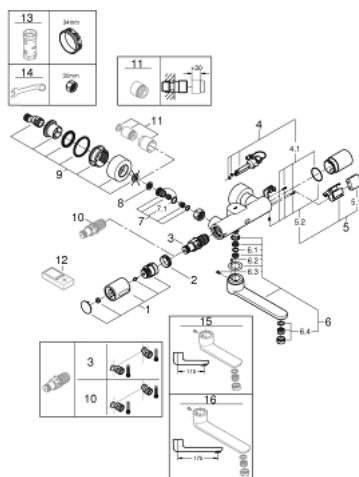

36 455 000 EUROSMART COSMOPOLITAN E SPECIAL INFRA-RED ELECTRONIC WALL BASIN MIXER WITH THERMOSTATIC TEMPERATURE CONTROL

VARUOSAD, aprill 2018 – nüüd

- 1: Temperature control handle (Tellimuse number 49124000)
- 2: Fitting ring (Tellimuse number 47743000)
- 3: Thermostatic compact cartridge 1/2" (Tellimuse number 47439000)
- 4: Solenoid valve (Tellimuse number 42424000)
- 4.1: Set of screws (Tellimuse number 42422000)
- 5: Battery housing (Tellimuse number 42425000)
- 5.1: Battery (Tellimuse number 42886000)
- 5.2: Set of screws (Tellimuse number 42422000)
- 6: Spout (Tellimuse number 42423000)
- 6.1: Sealing washer (Tellimuse number 0128500M)
- 6.2: Set of screws (Tellimuse number 46670000)
- 6.3: Laminar flow straightener (Tellimuse number 13960000)
- 7: Non-return valve (Tellimuse number 48277000)
- 7.1: O-ring $\varnothing 17 \times \varnothing 2$ (Tellimuse number 0305500M)
- 8: Dirt strainer (Tellimuse number 0726400M)
- 9: S-union (Tellimuse number 12693000)
- 10: GROHE TurboStat cartridge 1/2" (Tellimuse number 47175000)*
- 11: Extension set, 30 mm (Tellimuse number 46238000)*
- 12: Remote control (Tellimuse number 36407001)*
- 13: Socket spanner (Tellimuse number 19332000)*
- 14: Special spanner (Tellimuse number 19377000)*
- 15: Cast swivel spout (Tellimuse number 13378000)*
- 16: Cast swivel spout (Tellimuse number 13380000)*