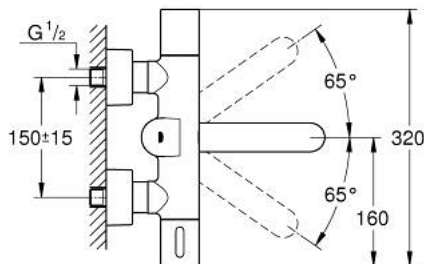

36 455 000 EUROSMART COSMOPOLITAN E SPECIAL INFRA-RED ELECTRONIC WALL BASIN MIXER WITH THERMOSTATIC TEMPERATURE CONTROL

TOOTE KIRJELDUS (1/2)

- Värvus: chrome
- with infrared sensor for bi-directional communication for monitoring, configuration and service purpose
- 6 V lithium battery, type CR-P2
- battery lifetime: approx. 7 years (150 actuations a day)
- activation by hand, deactivation automatically when leaving detection zone (hand-body detection mode)
- two additional detection modes adjustable (hand-hand or body-body)
- ergonomic metal handle
- GROHE LongLife finish
- maximum flow rate (at 3 bar): 8 l/min
- GROHE CoolTouch
- non-return valve
- dirt strainers
- GROHE SafetyPlus
- temperature scale handle with internal safety stop between 35°C and 43°C
- metal temperature safety stop
- full unmixed hot or cold water in extreme handle position for legionella sampling
- swivel cast spout
- 187 mm
- projection 255 mm
- swivel range stop at 130°, lockable
- with S-unions and with covers
- self-sealing escutcheons
- multistage battery status display
- 7 pre-set programs:
 - auto flush
 - thermal disinfection
 - cleaning mode
- additional functions and precise settings by remote control 36 407
- CE approved