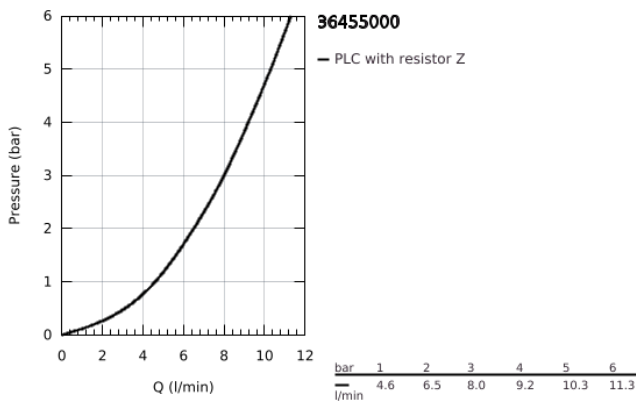

36 455 000 EUROSMART COSMOPOLITAN E SPECIAL INFRA-RED ELECTRONIC WALL BASIN MIXER WITH THERMOSTATIC TEMPERATURE CONTROL

TOOTE KIRJELDUS (1/2)

- Värvus: chrome
- with infrared sensor for bi-directional communication for monitoring, configuration and service purpose
- 6 V lithium battery, type CR-P2
- battery lifetime: approx. 7 years (150 actuations a day)
- activation by hand, deactivation automatically when leaving detection zone (hand-body detection mode)
- two additional detection modes adjustable (hand-hand or body-body)
- ergonomic metal handle
- GROHE LongLife finish
- maximum flow rate (at 3 bar): 8 l/min
- GROHE CoolTouch
- non-return valve
- dirt strainers
- GROHE SafetyPlus
- temperature scale handle with internal safety stop between 35°C and 43°C
- metal temperature safety stop
- full unmixed hot or cold water in extreme handle position for legionella sampling
- swivel cast spout
- 187 mm
- projection 255 mm
- swivel range stop at 130°, lockable
- with S-unions and with covers
- self-sealing escutcheons
- multistage battery status display
- 7 pre-set programs:
 - auto flush
 - thermal disinfection
 - cleaning mode
- additional functions and precise settings by remote control 36 407
- CE approved

Pure Freude
an Wasser

36 455 000 **EUROSMART COSMOPOLITAN E SPECIAL INFRA-RED ELECTRONIC WALL
BASIN MIXER
WITH THERMOSTATIC TEMPERATURE CONTROL**

TOOTE KIRJELDUS (2/2)

- acoustic group I in accordance with DIN 4109