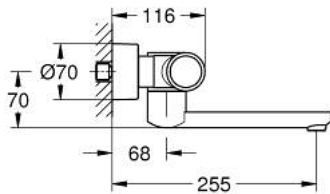

36 455 000 EUROSMART COSMOPOLITAN E SPECIAL INFRA-RED ELECTRONIC WALL BASIN MIXER WITH THERMOSTATIC TEMPERATURE CONTROL

TOOTE KIRJELDUS (1/2)

- Värvus: chrome
- with infrared sensor for bi-directional communication for monitoring, configuration and service purpose
- 6 V lithium battery, type CR-P2
- battery lifetime: approx. 7 years (150 actuations a day)
- activation by hand, deactivation automatically when leaving detection zone (hand-body detection mode)
- two additional detection modes adjustable (hand-hand or body-body)
- ergonomic metal handle
- GROHE LongLife finish
- maximum flow rate (at 3 bar): 8 l/min
- GROHE CoolTouch
- non-return valve
- dirt strainers
- GROHE SafetyPlus
- temperature scale handle with internal safety stop between 35°C and 43°C
- metal temperature safety stop
- full unmixed hot or cold water in extreme handle position for legionella sampling
- swivel cast spout
- 187 mm
- projection 255 mm
- swivel range stop at 130°, lockable
- with S-unions and with covers
- self-sealing escutcheons
- multistage battery status display
- 7 pre-set programs:
 - auto flush
 - thermal disinfection
 - cleaning mode
- additional functions and precise settings by remote control 36 407
- CE approved