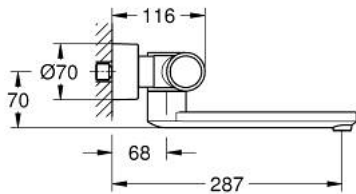

### TOOTE KIRJELDUS

- Värvus: chrome
- with infrared sensor for bi-directional communication for monitoring, configuration and service purpose
- 6 V lithium battery, type CR-P2
- battery lifetime: approx. 7 years (150 actuations a day)
- activation by hand, deactivation automatically when leaving detection zone (hand-body detection mode)
- two additional detection modes adjustable (hand-hand or body-body)
- GROHE LongLife finish
- maximum flow rate (at 3 bar): 8 l/min
- GROHE CoolTouch
- non-return valve
- dirt strainers
- GROHE SafetyPlus
- temperature scale handle with internal safety stop between 35°C and 43°C
- metal temperature safety stop
- full unmixed hot or cold water in extreme handle position for legionella sampling
- swivel cast spout 219 mm
- projection 287 mm
- swivel range stop at 130°, lockable
- with S-unions and with covers
- self-sealing escutcheons
- multistage battery status display
- 7 pre-set programs:
  - auto flush
  - thermal disinfection
  - cleaning mode
- additional functions and precise settings by remote control 36 407
- CE approved
- acoustic group I in accordance with DIN 4109