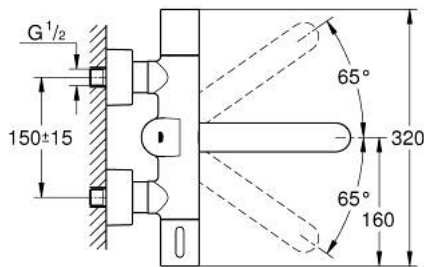

### TOOTE KIRJELDUS

- Värvus: chrome
- with infrared sensor for bi-directional communication for monitoring, configuration and service purpose
- 6 V lithium battery, type CR-P2
- battery lifetime: approx. 7 years (150 actuations a day)
- activation by hand, deactivation automatically when leaving detection zone (hand-body detection mode)
- two additional detection modes adjustable (hand-hand or body-body)
- GROHE LongLife finish
- maximum flow rate (at 3 bar): 8 l/min
- GROHE CoolTouch
- non-return valve
- dirt strainers
- GROHE SafetyPlus
- temperature scale handle with internal safety stop between 35°C and 43°C
- metal temperature safety stop
- full unmixed hot or cold water in extreme handle position for legionella sampling
- swivel cast spout 219 mm
- projection 287 mm
- swivel range stop at 130°, lockable
- with S-unions and with covers
- self-sealing escutcheons
- multistage battery status display
- 7 pre-set programs:
  - auto flush
  - thermal disinfection
  - cleaning mode
- additional functions and precise settings by remote control 36 407
- CE approved
- acoustic group I in accordance with DIN 4109