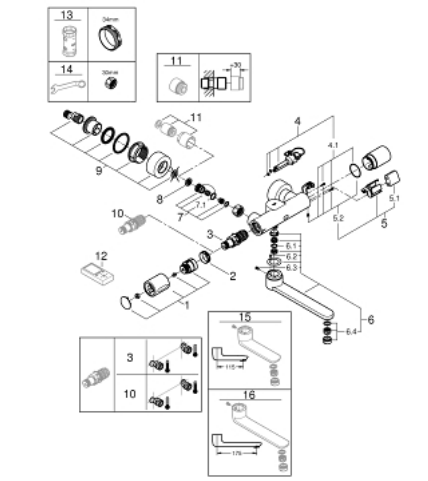

36 454 000 EUROSMART COSMOPOLITAN E SPECIAL INFRA-RED ELECTRONIC WALL BASIN MIXER WITH THERMOSTATIC TEMPERATURE CONTROL

VARUOSAD, aprill 2018 – nüüd

1. 1: Temperature control handle (Tellimuse number 49124000)
   - 2: Fitting ring (Tellimuse number 47743000)
   - 3: Thermostatic compact cartridge 1/2" (Tellimuse number 47439000)
   - 4: Solenoid valve (Tellimuse number 42424000)
   - 4.1: Set of screws (Tellimuse number 42422000)
   - 5: Battery housing (Tellimuse number 42425000)
   - 5.1: Battery (Tellimuse number 42886000)
   - 5.2: Set of screws (Tellimuse number 42422000)
   - 6: Spout (Tellimuse number 42423000)
   - 6.1: Sealing washer (Tellimuse number 0128500M)
   - 6.2: Set of screws (Tellimuse number 46670000)
   - 6.3: Laminar flow straightener (Tellimuse number 13960000)
   - 7: Non-return valve (Tellimuse number 48277000)
   - 7.1: O-ring $\varnothing 17 \times \varnothing 2$ (Tellimuse number 0305500M)
   - 8: Dirt strainer (Tellimuse number 0726400M)
   - 9: S-union (Tellimuse number 12693000)
   - 10: GROHE TurboStat cartridge 1/2" (Tellimuse number 47175000)*
   - 11: Extension set, 30 mm (Tellimuse number 46238000)*
   - 12: Remote control (Tellimuse number 36407001)*
   - 13: Socket spanner (Tellimuse number 19332000)*
   - 14: Special spanner (Tellimuse number 19377000)*
   - 15: Cast swivel spout (Tellimuse number 13378000)*
   - 16: Cast swivel spout (Tellimuse number 13380000)*
2. Lisatarvikud