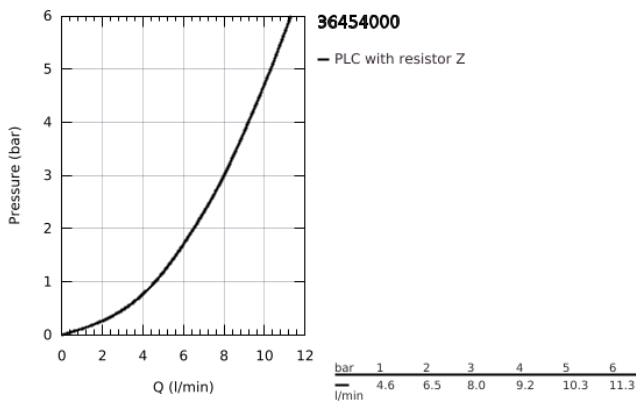

## 36 454 000 EUROSMART COSMOPOLITAN E SPECIAL INFRA-RED ELECTRONIC WALL BASIN MIXER WITH THERMOSTATIC TEMPERATURE CONTROL

### TOOTE KIRJELDUS

- Värvus: chrome
- with infrared sensor for bi-directional communication for monitoring, configuration and service purpose
- 6 V lithium battery, type CR-P2
- battery lifetime: approx. 7 years (150 actuations a day)
- activation by hand, deactivation automatically when leaving detection zone (hand-body detection mode)
- two additional detection modes adjustable (hand-hand or body-body)
- GROHE LongLife finish
- maximum flow rate (at 3 bar): 8 l/min
- GROHE CoolTouch
- non-return valve
- dirt strainers
- GROHE SafetyPlus
- temperature scale handle with internal safety stop between 35°C and 43°C
- metal temperature safety stop
- full unmixed hot or cold water in extreme handle position for legionella sampling
- swivel cast spout 219 mm
- projection 287 mm
- swivel range stop at 130°, lockable
- with S-unions and with covers
- self-sealing escutcheons
- multistage battery status display
- 7 pre-set programs:
  - auto flush
  - thermal disinfection
  - cleaning mode
- additional functions and precise settings by remote control 36 407
- CE approved
- acoustic group I in accordance with DIN 4109