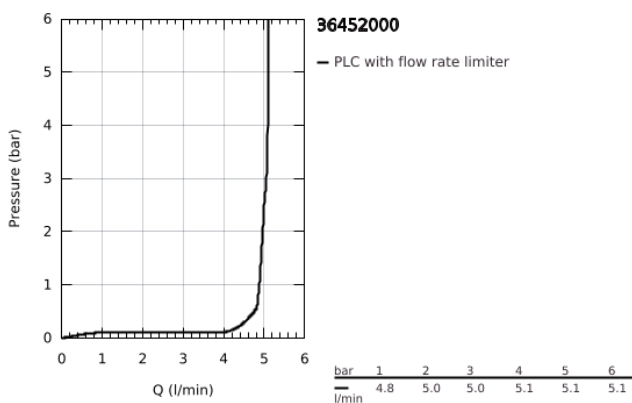

36 452 000 BAU COSMOPOLITAN E INFRA-RED ELECTRONIC BASIN TAP 1/2" WITHOUT TEMPERATURE CONTROL

TOOTE KIRJELDUS

- Värvus: chrome
- with infrared sensor for bi-directional communication for monitoring, configuration and service purpose
- for cold or premixed water
- 6 V lithium battery, type CR-P2
- battery lifetime: approx. 7 years (150 actuations a day)
- GROHE LongLife finish
- GROHE EcoJoy - less water, perfect flow
- maximum flow rate (at 3 bar): 5 l/min
- Protected Water Ways no contact of water with lead or nickel inside the tap
- body made of composite polymer
- flexible connection hose
- dirt strainer
- with integrated solenoid valve
- external battery
- rapid installation system
- multistage battery status display
- 7 pre-set programs:
 - auto flush
 - thermal disinfection
 - cleaning mode
- additional functions and precise settings by remote control 36 407
- CE approved
- acoustic group I in accordance with DIN 4109
- type of protection faucet IP 59

36 452 000 BAU COSMOPOLITAN E INFRA-RED ELECTRONIC BASIN TAP 1/2" WITHOUT TEMPERATURE CONTROL

VARUOSAD, mai 2020 – nüüd

- 1: Screws (Tellimuse number 4283100M)
- 2: Mousseur (Tellimuse number 42582000)
- 3: Solenoid valve (Tellimuse number 42479000)
- 4: Shank mounting kit (Tellimuse number 46249000)
- 5: Non-return valve (Tellimuse number 4257200M)
- 6: Filter (Tellimuse number 4241300M)
- 7: Battery housing (Tellimuse number 42393000)
- 7.1: Battery (Tellimuse number 42886000)
- 8: Remote control (Tellimuse number 36407001)*
- 9: Mounting wrench (Tellimuse number 19017000)*
- 10: Power extension cable (Tellimuse number 36340000)*
- 11: Power extension cable (Tellimuse number 36341000)*