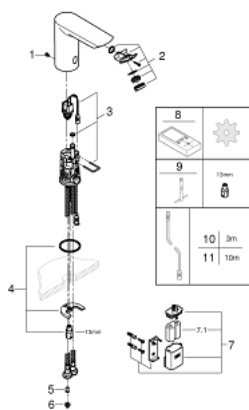

36 452 000 BAU COSMOPOLITAN E INFRA-RED ELECTRONIC BASIN TAP 1/2" WITHOUT TEMPERATURE CONTROL

TOOTE KIRJELDUS

- Värvus: chrome
- with infrared sensor for bi-directional communication for monitoring, configuration and service purpose
- for cold or premixed water
- 6 V lithium battery, type CR-P2
- battery lifetime: approx. 7 years (150 actuations a day)
- GROHE LongLife finish
- GROHE EcoJoy - less water, perfect flow
- maximum flow rate (at 3 bar): 5 l/min
- Protected Water Ways no contact of water with lead or nickel inside the tap
- body made of composite polymer
- flexible connection hose
- dirt strainer
- with integrated solenoid valve
- external battery
- rapid installation system
- multistage battery status display
- 7 pre-set programs:
 - auto flush
 - thermal disinfection
 - cleaning mode
- additional functions and precise settings by remote control 36 407
- CE approved
- acoustic group I in accordance with DIN 4109
- type of protection faucet IP 59

36 452 000 BAU COSMOPOLITAN E INFRA-RED ELECTRONIC BASIN TAP 1/2" WITHOUT TEMPERATURE CONTROL

VARUOSAD, mai 2020 – nüüd

- 1: Screws (Tellimuse number 4283100M)
- 2: Mousseur (Tellimuse number 42582000)
- 3: Solenoid valve (Tellimuse number 42479000)
- 4: Shank mounting kit (Tellimuse number 46249000)
- 5: Non-return valve (Tellimuse number 4257200M)
- 6: Filter (Tellimuse number 4241300M)
- 7: Battery housing (Tellimuse number 42393000)
- 7.1: Battery (Tellimuse number 42886000)
- 8: Remote control (Tellimuse number 36407001)*
- 9: Mounting wrench (Tellimuse number 19017000)*
- 10: Power extension cable (Tellimuse number 36340000)*
- 11: Power extension cable (Tellimuse number 36341000)*