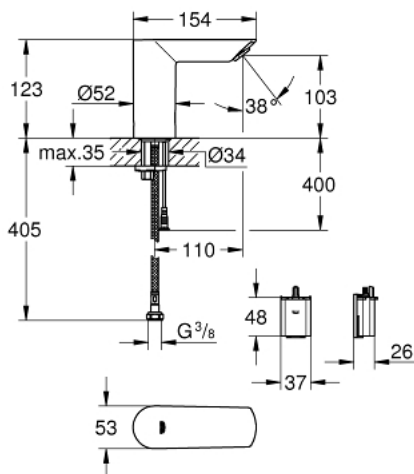

36 452 000 BAU COSMOPOLITAN E INFRA-RED ELECTRONIC BASIN TAP 1/2" WITHOUT TEMPERATURE CONTROL

TOOTE KIRJELDUS

- Värvus: chrome
- with infrared sensor for bi-directional communication for monitoring, configuration and service purpose
- for cold or premixed water
- 6 V lithium battery, type CR-P2
- battery lifetime: approx. 7 years (150 actuations a day)
- GROHE LongLife finish
- GROHE EcoJoy - less water, perfect flow
- maximum flow rate (at 3 bar): 5 l/min
- Protected Water Ways no contact of water with lead or nickel inside the tap
- body made of composite polymer
- flexible connection hose
- dirt strainer
- with integrated solenoid valve
- external battery
- rapid installation system
- multistage battery status display
- 7 pre-set programs:
 - auto flush
 - thermal disinfection
 - cleaning mode
- additional functions and precise settings by remote control 36 407
- CE approved
- acoustic group I in accordance with DIN 4109
- type of protection faucet IP 59

36 452 000 BAU COSMOPOLITAN E INFRA-RED ELECTRONIC BASIN TAP 1/2" WITHOUT TEMPERATURE CONTROL

VARUOSAD, mai 2020 – nüüd

- 1: Screws (Tellimuse number 4283100M)
- 2: Mousseur (Tellimuse number 42582000)
- 3: Solenoid valve (Tellimuse number 42479000)
- 4: Shank mounting kit (Tellimuse number 46249000)
- 5: Non-return valve (Tellimuse number 4257200M)
- 6: Filter (Tellimuse number 4241300M)
- 7: Battery housing (Tellimuse number 42393000)
- 7.1: Battery (Tellimuse number 42886000)
- 8: Remote control (Tellimuse number 36407001)*
- 9: Mounting wrench (Tellimuse number 19017000)*
- 10: Power extension cable (Tellimuse number 36340000)*
- 11: Power extension cable (Tellimuse number 36341000)*