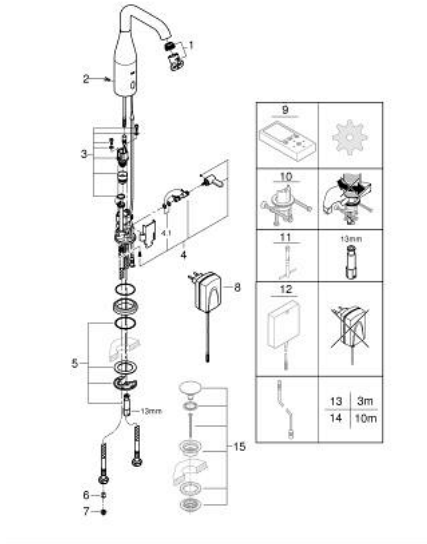

## 36 444 000 ESSENCE E INFRA-RED ELECTRONIC BASIN MIXER 1/2" WITH MIXING DEVICE AND ADJUSTABLE TEMPERATURE LIMITER

### VARUOSAD, aprill 2023 – nüüd

- 1: Laminar flow straightener (Tellimuse number 48376000)
- 2: Screws (Tellimuse number 4283100M)
- 3: Solenoid valve (Tellimuse number 42479000)
- 4: Mixing device (Tellimuse number 42401000)
- 4.1: Sealing washer (Tellimuse number 4284000M)
- 5: Mounting set (Tellimuse number 42400000)
- 6: Non-return valve (Tellimuse number 4257200M)
- 7: Filter (Tellimuse number 4241300M)
- 8: Mains adaptor (Tellimuse number 42388000)
- 9: Remote control (Tellimuse number 36407001)\*
- 10: Rotation lock (Tellimuse number 36276000)\*
- 11: Mounting wrench (Tellimuse number 19017000)\*
- 12: Switch-mode power supply (Tellimuse number 36338000)\*
- 13: Power extension cable (Tellimuse number 36340000)\*
- 14: Power extension cable (Tellimuse number 36341000)\*
- 15: Waste set with push-open plug (Tellimuse number 65807000)\*