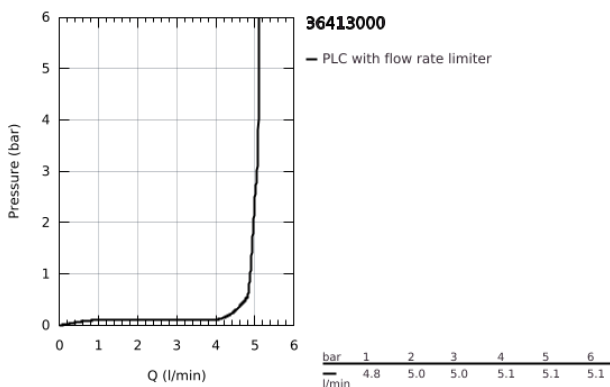

36 413 000 EUROSMART COSMOPOLITAN E BLUETOOTH INFRA-RED ELECTRONIC BASIN TAP 1/2" WITH MIXING DEVICE

TOOTE KIRJELDUS (1/2)

- Värvus: chrome
- with infrared sensor and Bluetooth module for bi-directional communication for monitoring, configuration and service purpose
- with plug transformer 100-240 V AC, 50-60 Hz, 6.75 V DC
- rapid installation system
- mixing device with adjustable hot water limiter
- GROHE LongLife finish
- GROHE EcoJoy - less water, perfect flow
- maximum flow rate (at 3 bar): 5 l/min
- with integrated solenoid valve
- integrated non-return valves and dirt strainers
- with Bluetooth® 4.0* for wireless data communication
- for Apple** and Android devices
- Bluetooth range (max. 10 m) varies depending on used materials and walls between transmitter and receiver
- monitoring
- password protected products
- app detects all Bluetooth products in range
- auto flush cycles and timing last auto flush
- usage per day / 30 days
- thermal disinfection cycles and timings last disinfection
- configuration
- detection range and shut off delay
- auto flush
- thermal disinfection
- cleaning mode
- 2 on/off timers
- identification by name
- service
- send and save 3 profiles
- reset to factory or user settings
- hard and software version
- CE approved