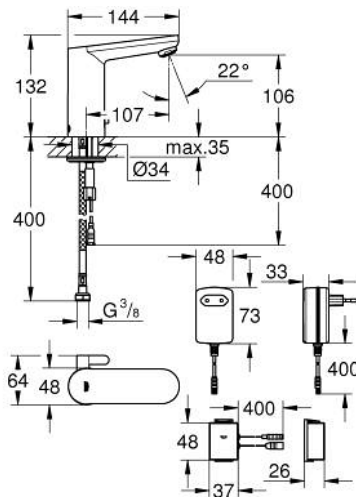

36 413 000 EUROSMART COSMOPOLITAN E BLUETOOTH INFRA-RED ELECTRONIC BASIN TAP 1/2" WITH MIXING DEVICE

TOOTE KIRJELDUS (1/2)

- Värvus: chrome
- with infrared sensor and Bluetooth module for bi-directional communication for monitoring, configuration and service purpose
- with plug transformer 100-240 V AC, 50-60 Hz, 6.75 V DC
- rapid installation system
- mixing device with adjustable hot water limiter
- GROHE LongLife finish
- GROHE EcoJoy - less water, perfect flow
- maximum flow rate (at 3 bar): 5 l/min
- with integrated solenoid valve
- integrated non-return valves and dirt strainers
- with Bluetooth® 4.0* for wireless data communication
- for Apple** and Android devices
- Bluetooth range (max. 10 m) varies depending on used materials and walls between transmitter and receiver
- monitoring
- password protected products
- app detects all Bluetooth products in range
- auto flush cycles and timing last auto flush
- usage per day / 30 days
- thermal disinfection cycles and timings last disinfection
- configuration
- detection range and shut off delay
- auto flush
- thermal disinfection
- cleaning mode
- 2 on/off timers
- identification by name
- service
- send and save 3 profiles
- reset to factory or user settings
- hard and software version
- CE approved