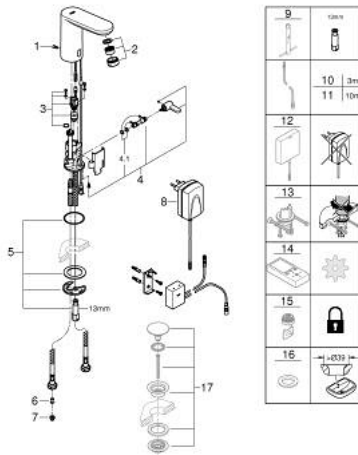

Pure Freude
an Wasser

36 413 000 EUROSMART COSMOPOLITAN E BLUETOOTH INFRA-RED ELECTRONIC BASIN TAP 1/2" WITH MIXING DEVICE

TOOTE KIRJELDUS (2/2)

- acoustic group I in accordance with DIN 4109
- type of protection faucet IP 59K
- Mobile devices and GROHE IR Remote App*** are not included in delivery and have to be ordered separately via an authorised Apple store/store/iTunes or Google Play store.
- * The Bluetooth® word mark and logos are registered trademarks owned by Bluetooth SIG, Inc. and any use of such marks by Grohe AG is under license. Other trademarks and trade names are those of their respective owners.
- ** Apple, the Apple logo, iPod, iPod Touch, iPhone and iTunes are trademarks of Apple Inc., registered in the U.S. and other countries. Apple is not responsible for the function of this device or its compliance with safety and regulatory standards.
- *** Available for free via iTunes app or Google Play store.

36 413 000 EUROSMART COSMOPOLITAN E BLUETOOTH INFRA-RED ELECTRONIC BASIN TAP 1/2" WITH MIXING DEVICE

VARUOSAD, aprill 2023 – nüüd

- 1: Screws (Tellimuse number 4283100M)
- 2: Mousseur (Tellimuse number 48159000)
- 3: Solenoid valve (Tellimuse number 42469000)
- 4: Mixing device (Tellimuse number 42401000)
- 4.1: Sealing washer (Tellimuse number 4284000M)
- 5: Mounting set (Tellimuse number 42400000)
- 6: Non-return valve (Tellimuse number 4257200M)
- 7: Filter (Tellimuse number 4241300M)
- 8: Mains adaptor (Tellimuse number 42388000)
- 9: Mounting wrench (Tellimuse number 19017000)*
- 10: Power extension cable (Tellimuse number 36340000)*
- 11: Power extension cable (Tellimuse number 36341000)*
- 12: Switch-mode power supply (Tellimuse number 36338000)*
- 13: Rotation lock (Tellimuse number 36276000)*
- 14: Remote control (Tellimuse number 36407001)*
- 15: Mousseur (Tellimuse number 36133000)*
- 16: Escutcheon (Tellimuse number 36370000)*
- 17: Waste set with push-open plug (Tellimuse number 65807000)*