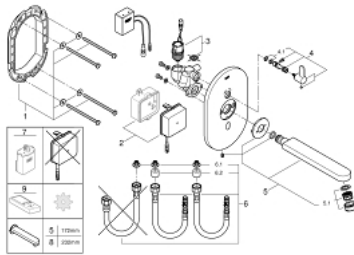

36 412 000 EUROSMART COSMOPOLITAN E BLUETOOTH INFRA-RED ELECTRONIC BASIN MIXER 1/2" WITH MIXING DEVICE AND ADJUSTABLE TEMPERATURE LIMITER

VARUOSAD, oktoober 2018 – nüüd

- 1: Mounting frame (Tellimuse number 42419000)
- 2: Switching power supply (Tellimuse number 42470000)
- 3: Solenoid valve (Tellimuse number 42469000)
- 4: Mixing lever (Tellimuse number 42441000)
- 4.1: Sealing washer (Tellimuse number 4284000M)
- 5: Spout (Tellimuse number 42420000)
- 5.1: Economy mousseur (Tellimuse number 13951000)
- 5.1: Laminar flow straightener (Tellimuse number 13960000)
- 6: Connection hose set (Tellimuse number 42417000)
- 6.1: Filter (Tellimuse number 4241300M)
- 6.2: Non-return valve (Tellimuse number 4240400M)
- 7: Battery housing (Tellimuse number 42393000)*
- 8: Spout (Tellimuse number 42418000)*
- 9: Remote control (Tellimuse number 36407001)*