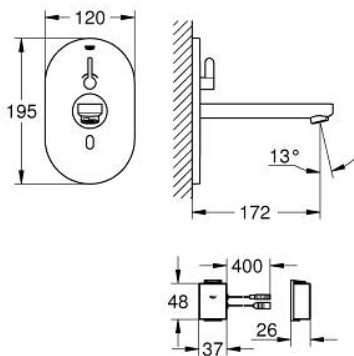

36 412 000 EUROSMART COSMOPOLITAN E BLUETOOTH INFRA-RED ELECTRONIC BASIN MIXER 1/2" WITH MIXING DEVICE AND ADJUSTABLE TEMPERATURE LIMITER

TOOTE KIRJELDUS (1/2)

- Värvus: chrome
- with infrared sensor and Bluetooth module for bi-directional communication for monitoring, configuration and service purpose
- with transformer 100-240 V AC, 50-60 Hz, 6.75 V DC
- set for final installation for concealed fitting box
- 36 339 001
- GROHE LongLife finish
- maximum flow rate (at 3 bar): 8 l/min
- laminar flow straightener
- projection 172 mm
- with Bluetooth® 4.0* for wireless data communication
- for Apple** and Android devices
- Bluetooth range (max. 10 m) varies depending on used materials and walls between transmitter and receiver
- monitoring
- password protected products
- app detects all Bluetooth products in range
- auto flush cycles and timing last auto flush
- usage per day / 30 days
- thermal disinfection cycles and timings last disinfection
- configuration
- detection range and shut off delay
- auto flush
- thermal disinfection
- cleaning mode
- 2 on/off timers
- identification by name
- service
- send and save 3 profiles
- reset to factory or user settings
- hard and software version
- CE approved
- acoustic group I in accordance with DIN 4109