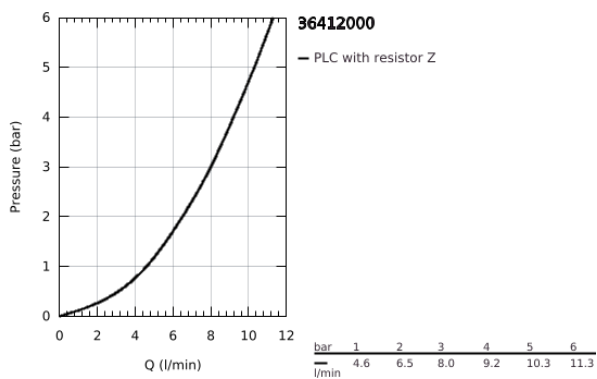

36 412 000 EUROSMART COSMOPOLITAN E BLUETOOTH INFRA-RED ELECTRONIC BASIN MIXER 1/2" WITH MIXING DEVICE AND ADJUSTABLE TEMPERATURE LIMITER

TOOTE KIRJELDUS (1/2)

- Värvus: chrome
- with infrared sensor and Bluetooth module for bi-directional communication for monitoring, configuration and service purpose
- with transformer 100-240 V AC, 50-60 Hz, 6.75 V DC
- set for final installation for concealed fitting box
- 36 339 001
- GROHE LongLife finish
- maximum flow rate (at 3 bar): 8 l/min
- laminar flow straightener
- projection 172 mm
- with Bluetooth® 4.0* for wireless data communication
- for Apple** and Android devices
- Bluetooth range (max. 10 m) varies depending on used materials and walls between transmitter and receiver
- monitoring
- password protected products
- app detects all Bluetooth products in range
- auto flush cycles and timing last auto flush
- usage per day / 30 days
- thermal disinfection cycles and timings last disinfection
- configuration
- detection range and shut off delay
- auto flush
- thermal disinfection
- cleaning mode
- 2 on/off timers
- identification by name
- service
- send and save 3 profiles
- reset to factory or user settings
- hard and software version
- CE approved
- acoustic group I in accordance with DIN 4109