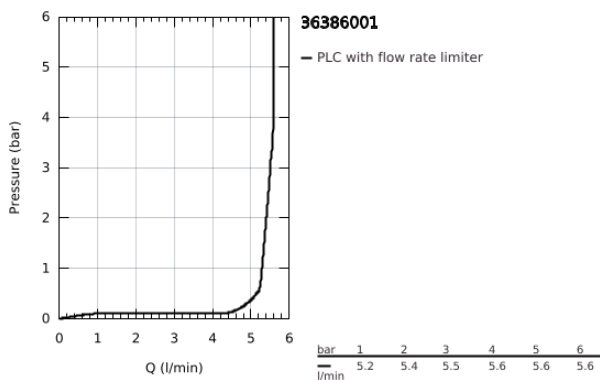

### TOOTE KIRJELDUS

- Värvus: chrome
- infra-red electronic basin mixer with mixing device and adjustable temperature limiter
- with infrared sensor for bi-directional communication for monitoring, configuration and service purpose
- including Powerbox self-generating power system
- GROHE LongLife finish
- GROHE EcoJoy - less water, perfect flow
- maximum flow rate (at 3 bar): 5.5 l/min
- including all flexible connection hoses
- non-return valve
- dirt strainer
- rapid installation system
- Powerbox
- power generator with water turbine
- internal energy saving unit
- with use of 60 s/24 h stand-by, 260 s/100 h stand-by
- with additional backup power
- 7 pre-set programs:
- auto flush
- thermal disinfection
- cleaning mode
- additional functions and precise settings by remote control 36 407