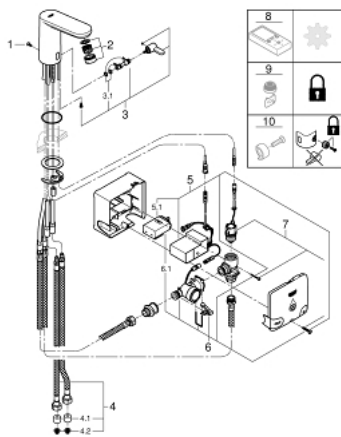

### TOOTE KIRJELDUS

- Värvus: chrome
- infra-red electronic basin mixer with mixing device and adjustable temperature limiter
- with infrared sensor for bi-directional communication for monitoring, configuration and service purpose
- including Powerbox self-generating power system
- GROHE LongLife finish
- GROHE EcoJoy - less water, perfect flow
- maximum flow rate (at 3 bar): 5.5 l/min
- including all flexible connection hoses
- non-return valve
- dirt strainer
- rapid installation system
- Powerbox
- power generator with water turbine
- internal energy saving unit
- with use of 60 s/24 h stand-by, 260 s/100 h stand-by
- with additional backup power
- 7 pre-set programs:
- auto flush
- thermal disinfection
- cleaning mode
- additional functions and precise settings by remote control 36 407

### VARUOSAD, märts 2021 – nüüd

- 1: Screws (Tellimuse number 4283100M)
- 2: Mousseur (Tellimuse number 42832000)
- 3: Mixing device (Tellimuse number 42401000)
- 4: Connection hose (Tellimuse number 42403000)
- 4.1: Non-return valve (Tellimuse number 4240400M)
- 4.2: Filter (Tellimuse number 4241300M)
- 5: Electronic (Tellimuse number 42458000)
- 5.1: Battery housing (Tellimuse number 42393000)
- 6: Generator (Tellimuse number 42457000)
- 6.1: Battery housing (Tellimuse number 42393000)
- 7: Solenoid valve (Tellimuse number 42456000)
- 8: Remote control (Tellimuse number 36407001)\*
- 9: Mousseur (Tellimuse number 36133000)\*
- 10: Hidden mixing device (Tellimuse number 42408000)\*