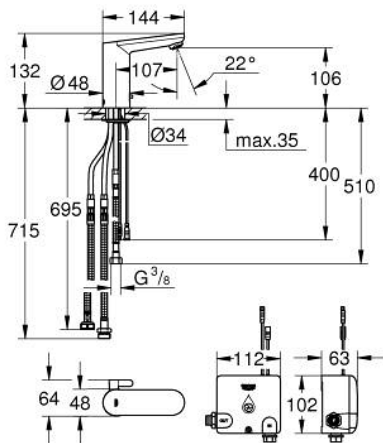

### TOOTE KIRJELDUS

- Värvus: chrome
- infra-red electronic basin mixer with mixing device and adjustable temperature limiter
- with infrared sensor for bi-directional communication for monitoring, configuration and service purpose
- including Powerbox self-generating power system
- GROHE LongLife finish
- GROHE EcoJoy - less water, perfect flow
- maximum flow rate (at 3 bar): 5.5 l/min
- including all flexible connection hoses
- non-return valve
- dirt strainer
- rapid installation system
- Powerbox
- power generator with water turbine
- internal energy saving unit
- with use of 60 s/24 h stand-by, 260 s/100 h stand-by
- with additional backup power
- 7 pre-set programs:
- auto flush
- thermal disinfection
- cleaning mode
- additional functions and precise settings by remote control 36 407

### VARUOSAD, märts 2021 – nüüd

- 1: Screws (Tellimuse number 4283100M)
- 2: Mousseur (Tellimuse number 42832000)
- 3: Mixing device (Tellimuse number 42401000)
- 4: Connection hose (Tellimuse number 42403000)
- 4.1: Non-return valve (Tellimuse number 4240400M)
- 4.2: Filter (Tellimuse number 4241300M)
- 5: Electronic (Tellimuse number 42458000)
- 5.1: Battery housing (Tellimuse number 42393000)
- 6: Generator (Tellimuse number 42457000)
- 6.1: Battery housing (Tellimuse number 42393000)
- 7: Solenoid valve (Tellimuse number 42456000)
- 8: Remote control (Tellimuse number 36407001)\*
- 9: Mousseur (Tellimuse number 36133000)\*
- 10: Hidden mixing device (Tellimuse number 42408000)\*