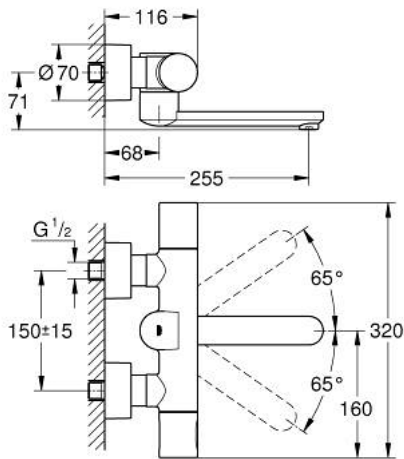

36 333 000 EUROSMART COSMOPOLITAN E INFRA-RED ELECTRONIC WALL BASIN MIXER WITH THERMOSTATIC TEMPERATURE CONTROL

TOOTE KIRJELDUS

- Värvus: chrome
- with infrared sensor for bi-directional communication for monitoring, configuration and service purpose
- 6 V lithium battery, type CR-P2
- battery lifetime: approx. 7 years (150 actuations a day)
- activation by hand, deactivation automatically when leaving detection zone (hand-body detection mode)
- two additional detection modes adjustable (hand-hand or body-body)
- GROHE LongLife finish
- maximum flow rate (at 3 bar): 8 l/min
- GROHE CoolTouch
- non-return valve
- dirt strainers
- temperature scale handle with GROHE SafeStop at 38°C
- swivel cast spout
- 187 mm
- projection 255 mm
- swivel range stop at 130°, lockable
- self-sealing escutcheons
- multistage battery status display
- 7 pre-set programs:
  - auto flush
  - thermal disinfection
  - cleaning mode
- additional functions and precise settings by remote control 36 407
- CE approved
- acoustic group I in accordance with DIN 4109