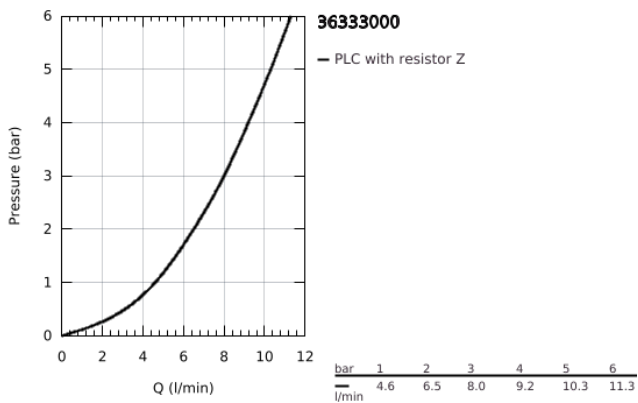

36 333 000 EUROSMART COSMOPOLITAN E INFRA-RED ELECTRONIC WALL BASIN MIXER WITH THERMOSTATIC TEMPERATURE CONTROL

TOOTE KIRJELDUS

- Värvus: chrome
- with infrared sensor for bi-directional communication for monitoring, configuration and service purpose
- 6 V lithium battery, type CR-P2
- battery lifetime: approx. 7 years (150 actuations a day)
- activation by hand, deactivation automatically when leaving detection zone (hand-body detection mode)
- two additional detection modes adjustable (hand-hand or body-body)
- GROHE LongLife finish
- maximum flow rate (at 3 bar): 8 l/min
- GROHE CoolTouch
- non-return valve
- dirt strainers
- temperature scale handle with GROHE SafeStop at 38°C
- swivel cast spout
- 187 mm
- projection 255 mm
- swivel range stop at 130°, lockable
- self-sealing escutcheons
- multistage battery status display
- 7 pre-set programs:
 - auto flush
 - thermal disinfection
 - cleaning mode
- additional functions and precise settings by remote control 36 407
- CE approved
- acoustic group I in accordance with DIN 4109