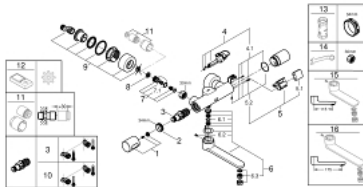

36 333 000 EUROSMART COSMOPOLITAN E INFRA-RED ELECTRONIC WALL BASIN MIXER WITH THERMOSTATIC TEMPERATURE CONTROL

VARUOSAD, november 2019 – nüüd

- 1: Temperature scale handle (Tellimuse number 47811000)
- 2: Fitting ring (Tellimuse number 47743000)
- 3: Thermostatic compact cartridge 1/2" (Tellimuse number 47439000)
- 4: Solenoid valve (Tellimuse number 42471000)
- 4.1: Set of screws (Tellimuse number 42422000)
- 5: Battery housing (Tellimuse number 42425000)
- 5.1: Battery (Tellimuse number 42886000)
- 5.2: Set of screws (Tellimuse number 42422000)
- 6: Spout (Tellimuse number 42426000)
- 6.1: Sealing washer (Tellimuse number 0128500M)
- 6.2: Set of screws (Tellimuse number 46670000)
- 6.3: Laminar flow straightener (Tellimuse number 13960000)
- 7: Non-return valve (Tellimuse number 48277000)
- 7.1: O-ring $\varnothing 17 \times \varnothing 2$ (Tellimuse number 0305500M)
- 8: Dirt strainer (Tellimuse number 0726400M)
- 9: S-union (Tellimuse number 12693000)
- 10: GROHE TurboStat cartridge 1/2" (Tellimuse number 47175000)*
- 11: Extension set, 30 mm (Tellimuse number 46238000)*
- 12: Remote control (Tellimuse number 36407001)*
- 13: Socket spanner (Tellimuse number 19332000)*
- 14: Special spanner (Tellimuse number 19377000)*
- 15: Cast swivel spout (Tellimuse number 13378000)*
- 16: Cast swivel spout (Tellimuse number 13380000)*