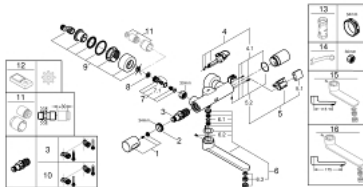

36 332 000 EUROSMART COSMOPOLITAN E INFRA-RED ELECTRONIC WALL BASIN MIXER WITH THERMOSTATIC TEMPERATURE CONTROL

VARUOSAD, november 2019 – nüüd

1. 1: Temperature scale handle (Tellimuse number 47811000)
2. 2: Fitting ring (Tellimuse number 47743000)
3. 3: Thermostatic compact cartridge 1/2" (Tellimuse number 47439000)
4. 4: Solenoid valve (Tellimuse number 42471000)
- 4.1: Set of screws (Tellimuse number 42422000)
6. 5: Battery housing (Tellimuse number 42425000)
- 5.1: Battery (Tellimuse number 42886000)
- 5.2: Set of screws (Tellimuse number 42422000)
9. 6: Spout (Tellimuse number 42423000)
- 6.1: Sealing washer (Tellimuse number 0128500M)
- 6.2: Set of screws (Tellimuse number 46670000)
- 6.3: Laminar flow straightener (Tellimuse number 13960000)
13. 7: Non-return valve (Tellimuse number 48277000)
14. 8: Dirt strainer (Tellimuse number 0726400M)
15. 9: S-union (Tellimuse number 12693000)
16. 10: GROHE TurboStat cartridge 1/2" (Tellimuse number 47175000)*
17. 11: Extension set, 30 mm (Tellimuse number 46238000)*
18. 12: Remote control (Tellimuse number 36407001)*
19. 13: Socket spanner (Tellimuse number 19332000)*
20. 14: Special spanner (Tellimuse number 19377000)*
21. 15: Cast swivel spout (Tellimuse number 13378000)*
22. 16: Cast swivel spout (Tellimuse number 13380000)*

* Lisatarvikud