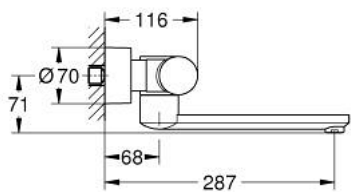

### TOOTE KIRJELDUS

- Värvus: chrome
- with infrared sensor for bi-directional communication for monitoring, configuration and service purpose
- 6 V lithium battery, type CR-P2
- battery lifetime: approx. 7 years (150 actuations a day)
- activation by hand, deactivation automatically when leaving detection zone (hand-body detection mode)
- two additional detection modes adjustable (hand-hand or body-body)
- GROHE LongLife finish
- maximum flow rate (at 3 bar): 8 l/min
- GROHE CoolTouch
- non-return valve
- dirt strainers
- temperature scale handle with GROHE SafeStop at 38°C
- swivel cast spout 219 mm
- projection 287 mm
- swivel range stop at 130°, lockable
- self-sealing escutcheons
- multistage battery status display
- 7 pre-set programs:
  - auto flush
  - thermal disinfection
  - cleaning mode
- additional functions and precise settings by remote control 36 407
- CE approved
- acoustic group I in accordance with DIN 4109