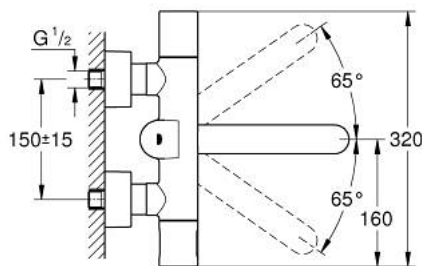

### TOOTE KIRJELDUS

- Värvus: chrome
- with infrared sensor for bi-directional communication for monitoring, configuration and service purpose
- 6 V lithium battery, type CR-P2
- battery lifetime: approx. 7 years (150 actuations a day)
- activation by hand, deactivation automatically when leaving detection zone (hand-body detection mode)
- two additional detection modes adjustable (hand-hand or body-body)
- GROHE LongLife finish
- maximum flow rate (at 3 bar): 8 l/min
- GROHE CoolTouch
- non-return valve
- dirt strainers
- temperature scale handle with GROHE SafeStop at 38°C
- swivel cast spout 219 mm
- projection 287 mm
- swivel range stop at 130°, lockable
- self-sealing escutcheons
- multistage battery status display
- 7 pre-set programs:
  - auto flush
  - thermal disinfection
  - cleaning mode
- additional functions and precise settings by remote control 36 407
- CE approved
- acoustic group I in accordance with DIN 4109