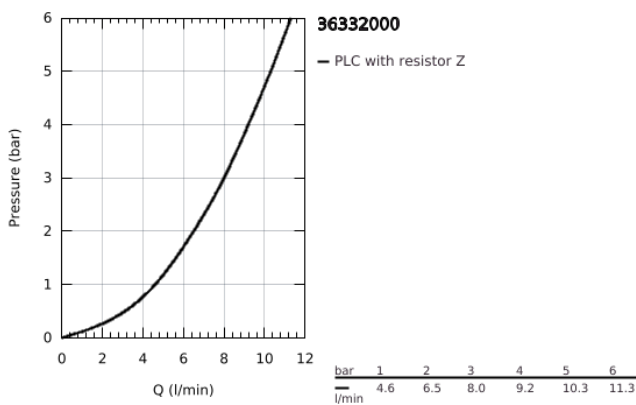

## 36 332 000 EUROSMART COSMOPOLITAN E INFRA-RED ELECTRONIC WALL BASIN MIXER WITH THERMOSTATIC TEMPERATURE CONTROL

### TOOTE KIRJELDUS

- Värvus: chrome
- with infrared sensor for bi-directional communication for monitoring, configuration and service purpose
- 6 V lithium battery, type CR-P2
- battery lifetime: approx. 7 years (150 actuations a day)
- activation by hand, deactivation automatically when leaving detection zone (hand-body detection mode)
- two additional detection modes adjustable (hand-hand or body-body)
- GROHE LongLife finish
- maximum flow rate (at 3 bar): 8 l/min
- GROHE CoolTouch
- non-return valve
- dirt strainers
- temperature scale handle with GROHE SafeStop at 38°C
- swivel cast spout 219 mm
- projection 287 mm
- swivel range stop at 130°, lockable
- self-sealing escutcheons
- multistage battery status display
- 7 pre-set programs:
  - auto flush
  - thermal disinfection
  - cleaning mode
- additional functions and precise settings by remote control 36 407
- CE approved
- acoustic group I in accordance with DIN 4109