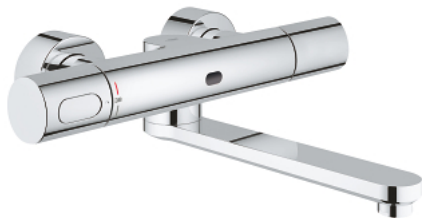

## 36 332 000 EUROSMART COSMOPOLITAN E INFRA-RED ELECTRONIC WALL BASIN MIXER WITH THERMOSTATIC TEMPERATURE CONTROL

### TOOTE KIRJELDUS

- Värvus: chrome
- with infrared sensor for bi-directional communication for monitoring, configuration and service purpose
- 6 V lithium battery, type CR-P2
- battery lifetime: approx. 7 years (150 actuations a day)
- activation by hand, deactivation automatically when leaving detection zone (hand-body detection mode)
- two additional detection modes adjustable (hand-hand or body-body)
- GROHE LongLife finish
- maximum flow rate (at 3 bar): 8 l/min
- GROHE CoolTouch
- non-return valve
- dirt strainers
- temperature scale handle with GROHE SafeStop at 38°C
- swivel cast spout 219 mm
- projection 287 mm
- swivel range stop at 130°, lockable
- self-sealing escutcheons
- multistage battery status display
- 7 pre-set programs:
  - auto flush
  - thermal disinfection
  - cleaning mode
- additional functions and precise settings by remote control 36 407
- CE approved
- acoustic group I in accordance with DIN 4109