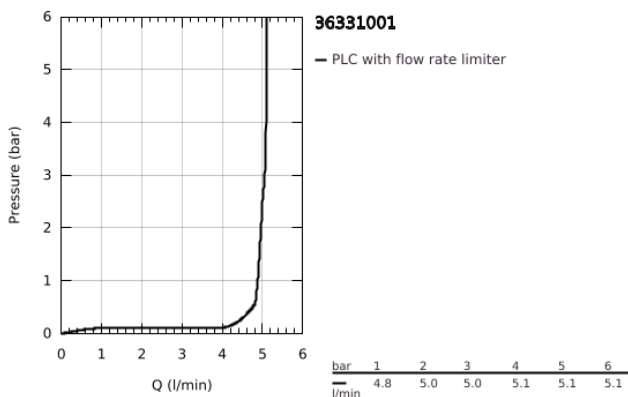

## 36 331 001 EUROSMART COSMOPOLITAN E INFRA-RED ELECTRONIC BASIN MIXER WITH MIXING DEVICE AND ADJUSTABLE TEMPERATURE LIMITER

### TOOTE KIRJELDUS

- Värvus: chrome
- with infrared sensor for bi-directional communication for monitoring, configuration and service purpose
- 6 V lithium battery, type CR-P2
- battery lifetime: approx. 7 years (150 actuations a day)
- GROHE LongLife finish
- GROHE EcoJoy - less water, perfect flow
- maximum flow rate (at 3 bar): 5 l/min
- pop-up waste set 1 1/4"
- non-return valve
- dirt strainers
- with integrated solenoid valve
- external battery
- rapid installation system
- multistage battery status display
- 7 pre-set programs:
  - auto flush
  - thermal disinfection
  - cleaning mode
- additional functions and precise settings by remote control 36 407
- CE approved
- acoustic group I in accordance with DIN 4109
- type of protection faucet IP 59K