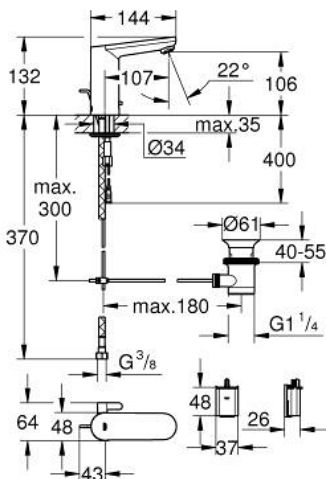

## 36 331 001 EUROSMART COSMOPOLITAN E INFRA-RED ELECTRONIC BASIN MIXER WITH MIXING DEVICE AND ADJUSTABLE TEMPERATURE LIMITER

### TOOTE KIRJELDUS

- Värvus: chrome
- with infrared sensor for bi-directional communication for monitoring, configuration and service purpose
- 6 V lithium battery, type CR-P2
- battery lifetime: approx. 7 years (150 actuations a day)
- GROHE LongLife finish
- GROHE EcoJoy - less water, perfect flow
- maximum flow rate (at 3 bar): 5 l/min
- pop-up waste set 1 1/4"
- non-return valve
- dirt strainers
- with integrated solenoid valve
- external battery
- rapid installation system
- multistage battery status display
- 7 pre-set programs:
  - auto flush
  - thermal disinfection
  - cleaning mode
- additional functions and precise settings by remote control 36 407
- CE approved
- acoustic group I in accordance with DIN 4109
- type of protection faucet IP 59K

### VARUOSAD, märts 2021 – nüüd

- 1: Pop-up rod (Tellimuse number 46739000)
- 2: Screws (Tellimuse number 4283100M)
- 3: Mousseur (Tellimuse number 48159000)
- 4: Solenoid valve (Tellimuse number 42479000)
- 5: Mixing device (Tellimuse number 42401000)
- 5.1: Sealing washer (Tellimuse number 4284000M)
- 6: Mounting set (Tellimuse number 42400000)
- 7: Non-return valve (Tellimuse number 4257200M)
- 8: Filter (Tellimuse number 4241300M)
- 9: Waste set 1 1/4" (Tellimuse number 28910000)
- 9.1: Plug (Tellimuse number 07182000)
- 9.2: Eccentric rod (Tellimuse number 07052000)
- 10: Battery housing (Tellimuse number 42393000)
- 10.1: Battery (Tellimuse number 42886000)
- 11: Mounting wrench (Tellimuse number 19017000)\*
- 12: Rotation lock (Tellimuse number 36276000)\*
- 13: Remote control (Tellimuse number 36407001)\*
- 14: Mousseur (Tellimuse number 36133000)\*
- 15: Hidden mixing device (Tellimuse number 42408000)\*
- 16: Escutcheon (Tellimuse number 36370000)\*
- 17: Eccentric rod (Tellimuse number 07341000)\*