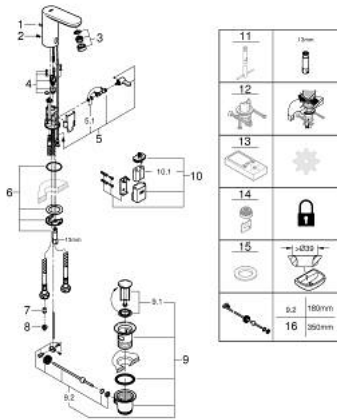

### TOOTE KIRJELDUS

- Värvus: chrome
- with infrared sensor for bi-directional communication for monitoring, configuration and service purpose
- 6 V lithium battery, type CR-P2
- battery lifetime: approx. 7 years (150 actuations a day)
- GROHE LongLife finish
- GROHE EcoJoy - less water, perfect flow
- maximum flow rate (at 3 bar): 5 l/min
- pop-up waste set 1 1/4"
- non-return valve
- dirt strainers
- with integrated solenoid valve
- external battery
- rapid installation system
- multistage battery status display
- 7 pre-set programs:
  - auto flush
  - thermal disinfection
  - cleaning mode
- additional functions and precise settings by remote control 36 407
- CE approved
- acoustic group I in accordance with DIN 4109
- type of protection faucet IP 59K

### VARUOSAD, märts 2021 – nüüd

- 1: Pop-up rod (Tellimuse number 46739000)
- 2: Screws (Tellimuse number 4283100M)
- 3: Mousseur (Tellimuse number 48159000)
- 4: Solenoid valve (Tellimuse number 42479000)
- 5: Mixing device (Tellimuse number 42401000)
- 5.1: Sealing washer (Tellimuse number 4284000M)
- 6: Mounting set (Tellimuse number 42400000)
- 7: Non-return valve (Tellimuse number 4257200M)
- 8: Filter (Tellimuse number 4241300M)
- 9: Waste set 1 1/4" (Tellimuse number 28910000)
- 9.1: Plug (Tellimuse number 07182000)
- 9.2: Eccentric rod (Tellimuse number 07052000)
- 10: Battery housing (Tellimuse number 42393000)
- 10.1: Battery (Tellimuse number 42886000)
- 11: Mounting wrench (Tellimuse number 19017000)\*
- 12: Rotation lock (Tellimuse number 36276000)\*
- 13: Remote control (Tellimuse number 36407001)\*
- 14: Mousseur (Tellimuse number 36133000)\*
- 15: Hidden mixing device (Tellimuse number 42408000)\*
- 16: Escutcheon (Tellimuse number 36370000)\*
- 17: Eccentric rod (Tellimuse number 07341000)\*