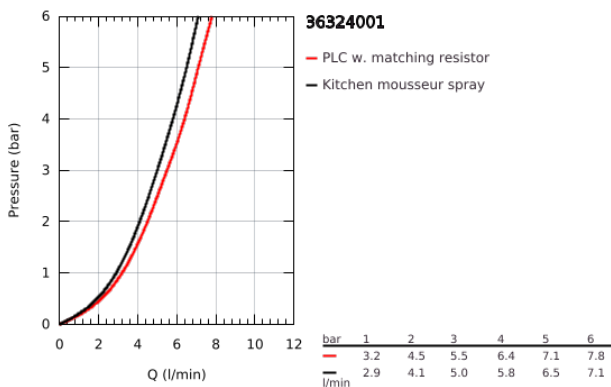

36 324 001 EUROSART COSMOPOLITAN E INFRA-RED ELECTRONIC BASIN MIXER WITH MIXING DEVICE AND ADJUSTABLE TEMPERATURE LIMITER

TOOTE KIRJELDUS

- Värvus: chrome
- with infrared sensor for bi-directional communication for monitoring, configuration and service purpose
- with plug transformer 100-230 V AC, 50-60 Hz, 6 V DC
- for open water heater
- GROHE LongLife finish
- GROHE EcoJoy - less water, perfect flow
- maximum flow rate (at 3 bar): 5.5 l/min
- fixed built-in static flow limiter on the hose connection
- non-return valve
- dirt strainers
- flexible connection hoses
- with integrated solenoid valve
- rapid installation system
- 7 pre-set programs:
- auto flush
- thermal disinfection
- cleaning mode
- additional functions and precise settings by remote control 36 407
- CE approved
- type of protection faucet IP 59K

36 324 001 EUROSART COSMOPOLITAN E INFRA-RED ELECTRONIC BASIN MIXER WITH MIXING DEVICE AND ADJUSTABLE TEMPERATURE LIMITER

VARUOSAD, aprill 2023 – nüüd

- 1: Screws (Tellimuse number 4283100M)
- 2: Flow straightener (Tellimuse number 46162000)
- 3: Solenoid valve (Tellimuse number 42469000)
- 4: Mixing device (Tellimuse number 42401000)
- 4.1: Sealing washer (Tellimuse number 4284000M)
- 5: Mounting set (Tellimuse number 42400000)
- 6: Adapter with flow rate limiter (Tellimuse number 42255000)
- 7: Filter (Tellimuse number 4241300M)
- 8: Mains adaptor (Tellimuse number 42388000)
- 9: Mounting wrench (Tellimuse number 19017000)*
- 10: Battery housing (Tellimuse number 42393000)*
- 11: Rotation lock (Tellimuse number 36276000)*
- 12: Remote control (Tellimuse number 36407001)*
- 13: Switch-mode power supply (Tellimuse number 36338000)*
- 14: Power extension cable (Tellimuse number 36340000)*
- 15: Power extension cable (Tellimuse number 36341000)*
- 16: Escutcheon (Tellimuse number 36370000)*
- 17: Waste set with push-open plug (Tellimuse number 65807000)*