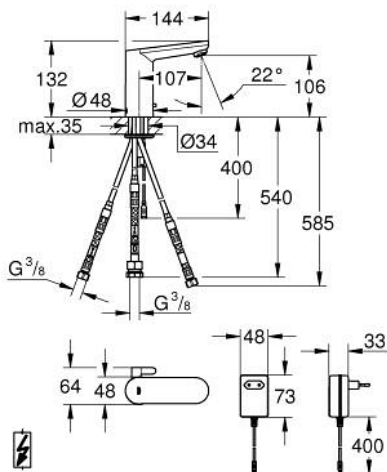

36 324 001 EUROSART COSMOPOLITAN E INFRA-RED ELECTRONIC BASIN MIXER WITH MIXING DEVICE AND ADJUSTABLE TEMPERATURE LIMITER

TOOTE KIRJELDUS

- Värvus: chrome
- with infrared sensor for bi-directional communication for monitoring, configuration and service purpose
- with plug transformer 100-230 V AC, 50-60 Hz, 6 V DC
- for open water heater
- GROHE LongLife finish
- GROHE EcoJoy - less water, perfect flow
- maximum flow rate (at 3 bar): 5.5 l/min
- fixed built-in static flow limiter on the hose connection
- non-return valve
- dirt strainers
- flexible connection hoses
- with integrated solenoid valve
- rapid installation system
- 7 pre-set programs:
- auto flush
- thermal disinfection
- cleaning mode
- additional functions and precise settings by remote control 36 407
- CE approved
- type of protection faucet IP 59K

36 324 001 EUROSART COSMOPOLITAN E INFRA-RED ELECTRONIC BASIN MIXER WITH MIXING DEVICE AND ADJUSTABLE TEMPERATURE LIMITER

VARUOSAD, aprill 2023 – nüüd

- 1: Screws (Tellimuse number 4283100M)
- 2: Flow straightener (Tellimuse number 46162000)
- 3: Solenoid valve (Tellimuse number 42469000)
- 4: Mixing device (Tellimuse number 42401000)
- 4.1: Sealing washer (Tellimuse number 4284000M)
- 5: Mounting set (Tellimuse number 42400000)
- 6: Adapter with flow rate limiter (Tellimuse number 42255000)
- 7: Filter (Tellimuse number 4241300M)
- 8: Mains adaptor (Tellimuse number 42388000)
- 9: Mounting wrench (Tellimuse number 19017000)*
- 10: Battery housing (Tellimuse number 42393000)*
- 11: Rotation lock (Tellimuse number 36276000)*
- 12: Remote control (Tellimuse number 36407001)*
- 13: Switch-mode power supply (Tellimuse number 36338000)*
- 14: Power extension cable (Tellimuse number 36340000)*
- 15: Power extension cable (Tellimuse number 36341000)*
- 16: Escutcheon (Tellimuse number 36370000)*
- 17: Waste set with push-open plug (Tellimuse number 65807000)*