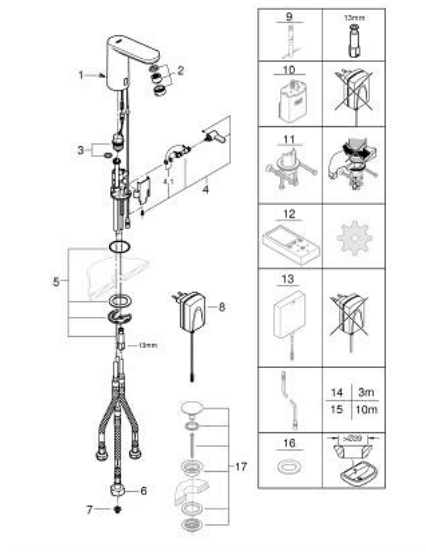

36 324 001 EUROSART COSMOPOLITAN E INFRA-RED ELECTRONIC BASIN MIXER WITH MIXING DEVICE AND ADJUSTABLE TEMPERATURE LIMITER

TOOTE KIRJELDUS

- Värvus: chrome
- with infrared sensor for bi-directional communication for monitoring, configuration and service purpose
- with plug transformer 100-230 V AC, 50-60 Hz, 6 V DC
- for open water heater
- GROHE LongLife finish
- GROHE EcoJoy - less water, perfect flow
- maximum flow rate (at 3 bar): 5.5 l/min
- fixed built-in static flow limiter on the hose connection
- non-return valve
- dirt strainers
- flexible connection hoses
- with integrated solenoid valve
- rapid installation system
- 7 pre-set programs:
- auto flush
- thermal disinfection
- cleaning mode
- additional functions and precise settings by remote control 36 407
- CE approved
- type of protection faucet IP 59K

36 324 001 EUROSART COSMOPOLITAN E INFRA-RED ELECTRONIC BASIN MIXER WITH MIXING DEVICE AND ADJUSTABLE TEMPERATURE LIMITER

VARUOSAD, aprill 2023 – nüüd

- 1: Screws (Tellimuse number 4283100M)
- 2: Flow straightener (Tellimuse number 46162000)
- 3: Solenoid valve (Tellimuse number 42469000)
- 4: Mixing device (Tellimuse number 42401000)
- 4.1: Sealing washer (Tellimuse number 4284000M)
- 5: Mounting set (Tellimuse number 42400000)
- 6: Adapter with flow rate limiter (Tellimuse number 42255000)
- 7: Filter (Tellimuse number 4241300M)
- 8: Mains adaptor (Tellimuse number 42388000)
- 9: Mounting wrench (Tellimuse number 19017000)*
- 10: Battery housing (Tellimuse number 42393000)*
- 11: Rotation lock (Tellimuse number 36276000)*
- 12: Remote control (Tellimuse number 36407001)*
- 13: Switch-mode power supply (Tellimuse number 36338000)*
- 14: Power extension cable (Tellimuse number 36340000)*
- 15: Power extension cable (Tellimuse number 36341000)*
- 16: Escutcheon (Tellimuse number 36370000)*
- 17: Waste set with push-open plug (Tellimuse number 65807000)*