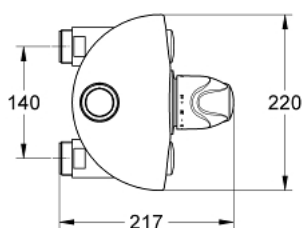

35 085 000 GROHTHERM XL THERMOSTATIC MIXER 1"

TOOTE KIRJELDUS

- Värvus: chrome
- wall mounted
- range of use 9 l/min to 140 l/min
- wax thermoelement
- temperature scale handles with pre-adjustable safety stop between 33°C and 43°C
- arrangement to make the thermal disinfection easier
- built-in non return valves and dirt strainers as compact service units
- connecting thread 1 1/4"
- outlet thread 1 1/2"
- changeable top/bottom outlet
- without connection unions
- GROHE LongLife finish

35 085 000 GROHTHERM XL THERMOSTATIC MIXER 1"

VARUOSAD, juuni 2008 – nüüd

- 1: Temperature scale handle (Tellimuse number 47562000)
- 2: Stop ring + regulating nut (Tellimuse number 47564000)
- 3: Thermo-element (Tellimuse number 47565000)
- 3.1: Seal kit (Tellimuse number 47566000)
- 4: Seat for thermostat (Tellimuse number 09844000)
- 5: Non-return valve (Tellimuse number 47567000)
- 5.1: Seal kit (Tellimuse number 47568000)
- 6: Socket spanner (Tellimuse number 19171000)*
- 7: Loose key and shield (Tellimuse number 47569000)*
- 8: Straight union (Tellimuse number 12424000)*
- 9: Wall union, male 1 1/4" (Tellimuse number 12444000)*
- 10: Wall union, male 1 1/4" (Tellimuse number 12436000)*
- 11: Wall union, male 1 1/4" (Tellimuse number 12432000)*
- 12: S-union (Tellimuse number 12411000)*
- 13: Straight union (Tellimuse number 12417000)*
- 14: Elbow union (Tellimuse number 12428000)*
- 15: Mixed water circulation connection (Tellimuse number 12124000)*