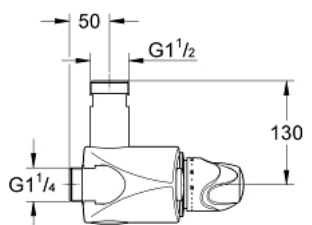

35 085 000 GROHTHERM XL THERMOSTATIC MIXER 1"

TOOTE KIRJELDUS

- Värvus: chrome
- wall mounted
- range of use 9 l/min to 140 l/min
- wax thermoelement
- temperature scale handles with pre-adjustable safety stop between 33°C and 43°C
- arrangement to make the thermal disinfection easier
- built-in non return valves and dirt strainers as compact service units
- connecting thread 1 1/4"
- outlet thread 1 1/2"
- changeable top/bottom outlet
- without connection unions
- GROHE LongLife finish

35 085 000 GROHTHERM XL THERMOSTATIC MIXER 1"

VARUOSAD, juuni 2008 – nüüd

- 1: Temperature scale handle (Tellimuse number 47562000)
- 2: Stop ring + regulating nut (Tellimuse number 47564000)
- 3: Thermo-element (Tellimuse number 47565000)
- 3.1: Seal kit (Tellimuse number 47566000)
- 4: Seat for thermostat (Tellimuse number 09844000)
- 5: Non-return valve (Tellimuse number 47567000)
- 5.1: Seal kit (Tellimuse number 47568000)
- 6: Socket spanner (Tellimuse number 19171000)*
- 7: Loose key and shield (Tellimuse number 47569000)*
- 8: Straight union (Tellimuse number 12424000)*
- 9: Wall union, male 1 1/4" (Tellimuse number 12444000)*
- 10: Wall union, male 1 1/4" (Tellimuse number 12436000)*
- 11: Wall union, male 1 1/4" (Tellimuse number 12432000)*
- 12: S-union (Tellimuse number 12411000)*
- 13: Straight union (Tellimuse number 12417000)*
- 14: Elbow union (Tellimuse number 12428000)*
- 15: Mixed water circulation connection (Tellimuse number 12124000)*