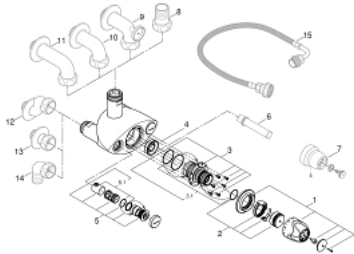

35 085 000 GROHTHERM XL THERMOSTATIC MIXER 1"

TOOTE KIRJELDUS

- Värvus: chrome
- wall mounted
- range of use 9 l/min to 140 l/min
- wax thermoelement
- temperature scale handles with pre-adjustable safety stop between 33°C and 43°C
- arrangement to make the thermal disinfection easier
- built-in non return valves and dirt strainers as compact service units
- connecting thread 1 1/4"
- outlet thread 1 1/2"
- changeable top/bottom outlet
- without connection unions
- GROHE LongLife finish

35 085 000 GROHTHERM XL THERMOSTATIC MIXER 1"

VARUOSAD, juuni 2008 – nüüd

- 1: Temperature scale handle (Tellimuse number 47562000)
- 2: Stop ring + regulating nut (Tellimuse number 47564000)
- 3: Thermo-element (Tellimuse number 47565000)
- 3.1: Seal kit (Tellimuse number 47566000)
- 4: Seat for thermostat (Tellimuse number 09844000)
- 5: Non-return valve (Tellimuse number 47567000)
- 5.1: Seal kit (Tellimuse number 47568000)
- 6: Socket spanner (Tellimuse number 19171000)*
- 7: Loose key and shield (Tellimuse number 47569000)*
- 8: Straight union (Tellimuse number 12424000)*
- 9: Wall union, male 1 1/4" (Tellimuse number 12444000)*
- 10: Wall union, male 1 1/4" (Tellimuse number 12436000)*
- 11: Wall union, male 1 1/4" (Tellimuse number 12432000)*
- 12: S-union (Tellimuse number 12411000)*
- 13: Straight union (Tellimuse number 12417000)*
- 14: Elbow union (Tellimuse number 12428000)*
- 15: Mixed water circulation connection (Tellimuse number 12124000)*