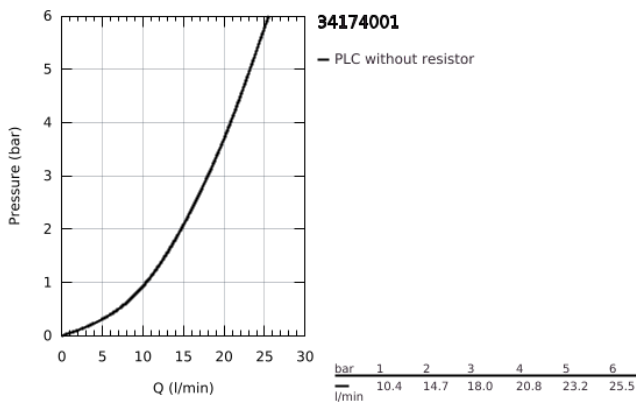

34 174 001 GROHTHERM 2000 THERMOSTATIC BATH MIXER 1/2"

TOOTE KIRJELDUS

- Värvus: chrome
- wall mounted
- 100% GROHE CoolTouch consisting of safety housing + S-unions with CoolTouch escutcheons
- GROHE LongLife finish
- GROHE Aqua Paddle ergonomically shaped handles
- GROHE SafeStop - safety button at 38°C
- GROHE SafeStop Plus - optional temperature limiter at 43°C included
- GROHE TurboStat - compact cartridge with wax thermoelement
- integrated mixed water shut off
- GROHE AquaDimmer with multiple function:
 - integrated GROHE EcoButton (economy button with economy stop for shower)
- flow control
- diverter: bath/shower
- shower bottom outlet 1/2"
- spray pattern: GROHE XL Waterfall
- flow straightener
- built-in non return valves
- dirt strainers
- protected against backflow
- covered S-unions, CoolTouch escutcheons with wall sealing
- optional upgrade: GROHE EasyReach shower tray (18 608 001)

34 174 001 GROHTHERM 2000 THERMOSTATIC BATH MIXER 1/2"

VARUOSAD, veebruar 2012 – nüüd

- 1: Shut-off handle (Tellimuse number 47923000)
- 1.1: Cover cap (Tellimuse number 4788300M)
- 2: Stop (Tellimuse number 47925000)
- 3: Aquadimmer (Tellimuse number 12433000)
- 4: Water flow (Tellimuse number 47751000)
- 5: Temperature control handle (Tellimuse number 47917000)
- 5.1: Cover cap (Tellimuse number 4788300M)
- 6: Fitting ring (Tellimuse number 47743000)
- 7: Thermostatic compact cartridge 1/2" (Tellimuse number 47439000)
- 8: Non-return valve (Tellimuse number 47189000)
- 8.1: Dirt strainer (Tellimuse number 0726400M)
- 8.2: Non-return valve (Tellimuse number 08565000)
- 8.3: O-ring $\varnothing 17 \times \varnothing 2$ (Tellimuse number 0305500M)
- 9: S-union (Tellimuse number 12693000)
- 10: Water flow (Tellimuse number 47924000)
- 11: Extension set, 30 mm (Tellimuse number 46238000)*
- 12: Socket spanner (Tellimuse number 19332000)*
- 13: GROHE TurboStat cartridge 1/2" (Tellimuse number 47175000)*
- 14: Special spanner (Tellimuse number 19377000)*