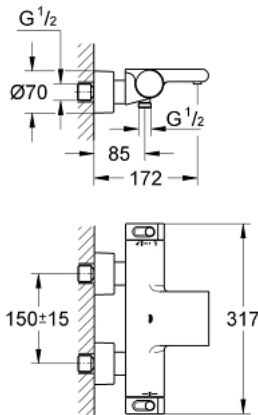

34 174 001 GROHTHERM 2000 THERMOSTATIC BATH MIXER 1/2"

TOOTE KIRJELDUS

- Värvus: chrome
- wall mounted
- 100% GROHE CoolTouch consisting of safety housing + S-unions with CoolTouch escutcheons
- GROHE LongLife finish
- GROHE Aqua Paddle ergonomically shaped handles
- GROHE SafeStop - safety button at 38°C
- GROHE SafeStop Plus - optional temperature limiter at 43°C included
- GROHE TurboStat - compact cartridge with wax thermoelement
- integrated mixed water shut off
- GROHE AquaDimmer with multiple function:
 - integrated GROHE EcoButton (economy button with economy stop for shower)
- flow control
- diverter: bath/shower
- shower bottom outlet 1/2"
- spray pattern: GROHE XL Waterfall
- flow straightener
- built-in non return valves
- dirt strainers
- protected against backflow
- covered S-unions, CoolTouch escutcheons with wall sealing
- optional upgrade: GROHE EasyReach shower tray (18 608 001)

34 174 001 GROHTHERM 2000 THERMOSTATIC BATH MIXER 1/2"

VARUOSAD, veebruar 2012 – nüüd

- 1: Shut-off handle (Tellimuse number 47923000)
- 1.1: Cover cap (Tellimuse number 4788300M)
- 2: Stop (Tellimuse number 47925000)
- 3: Aquadimmer (Tellimuse number 12433000)
- 4: Water flow (Tellimuse number 47751000)
- 5: Temperature control handle (Tellimuse number 47917000)
- 5.1: Cover cap (Tellimuse number 4788300M)
- 6: Fitting ring (Tellimuse number 47743000)
- 7: Thermostatic compact cartridge 1/2" (Tellimuse number 47439000)
- 8: Non-return valve (Tellimuse number 47189000)
- 8.1: Dirt strainer (Tellimuse number 0726400M)
- 8.2: Non-return valve (Tellimuse number 08565000)
- 8.3: O-ring $\varnothing 17 \times \varnothing 2$ (Tellimuse number 0305500M)
- 9: S-union (Tellimuse number 12693000)
- 10: Water flow (Tellimuse number 47924000)
- 11: Extension set, 30 mm (Tellimuse number 46238000)*
- 12: Socket spanner (Tellimuse number 19332000)*
- 13: GROHE TurboStat cartridge 1/2" (Tellimuse number 47175000)*
- 14: Special spanner (Tellimuse number 19377000)*