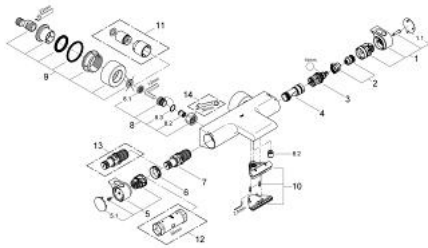

34 174 001 GROHTHERM 2000 THERMOSTATIC BATH MIXER 1/2"

TOOTE KIRJELDUS

- Värvus: chrome
- wall mounted
- 100% GROHE CoolTouch consisting of safety housing + S-unions with CoolTouch escutcheons
- GROHE LongLife finish
- GROHE Aqua Paddle ergonomically shaped handles
- GROHE SafeStop - safety button at 38°C
- GROHE SafeStop Plus - optional temperature limiter at 43°C included
- GROHE TurboStat - compact cartridge with wax thermoelement
- integrated mixed water shut off
- GROHE AquaDimmer with multiple function:
 - integrated GROHE EcoButton (economy button with economy stop for shower)
- flow control
- diverter: bath/shower
- shower bottom outlet 1/2"
- spray pattern: GROHE XL Waterfall
- flow straightener
- built-in non return valves
- dirt strainers
- protected against backflow
- covered S-unions, CoolTouch escutcheons with wall sealing
- optional upgrade: GROHE EasyReach shower tray (18 608 001)

34 174 001 GROHTHERM 2000 THERMOSTATIC BATH MIXER 1/2"

VARUOSAD, veebruar 2012 – nüüd

- 1: Shut-off handle (Tellimuse number 47923000)
- 1.1: Cover cap (Tellimuse number 4788300M)
- 2: Stop (Tellimuse number 47925000)
- 3: Aquadimmer (Tellimuse number 12433000)
- 4: Water flow (Tellimuse number 47751000)
- 5: Temperature control handle (Tellimuse number 47917000)
- 5.1: Cover cap (Tellimuse number 4788300M)
- 6: Fitting ring (Tellimuse number 47743000)
- 7: Thermostatic compact cartridge 1/2" (Tellimuse number 47439000)
- 8: Non-return valve (Tellimuse number 47189000)
- 8.1: Dirt strainer (Tellimuse number 0726400M)
- 8.2: Non-return valve (Tellimuse number 08565000)
- 8.3: O-ring $\varnothing 17 \times \varnothing 2$ (Tellimuse number 0305500M)
- 9: S-union (Tellimuse number 12693000)
- 10: Water flow (Tellimuse number 47924000)
- 11: Extension set, 30 mm (Tellimuse number 46238000)*
- 12: Socket spanner (Tellimuse number 19332000)*
- 13: GROHE TurboStat cartridge 1/2" (Tellimuse number 47175000)*
- 14: Special spanner (Tellimuse number 19377000)*