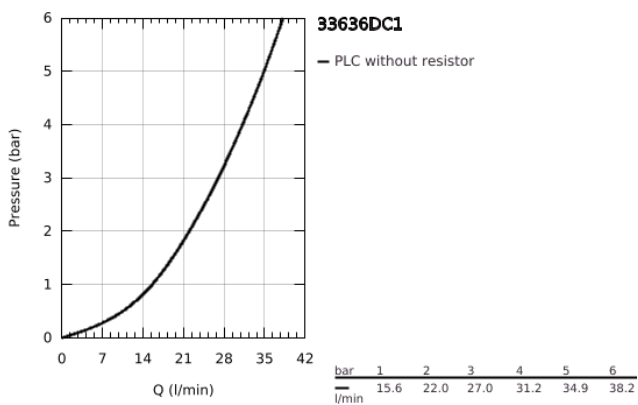

33 636 DC1 ESSENCE SINGLE-LEVER SHOWER MIXER 1/2"

TOOTE KIRJELDUS

- Värvus: supersteel
- wall mounted
- GROHE SilkMove 35 mm ceramic cartridge
- with temperature limiter
- GROHE LongLife finish
- shower outlet 1/2"
- integrated non-return valve
- S-unions
- protected against backflow

33 636 DC1 ESSENCE SINGLE-LEVER SHOWER MIXER 1/2"

VARUOSAD, jaanuar 2016 – nüüd

- 1: Lever (Tellimuse number 46916DC0)
- 2: Screw coupling (Tellimuse number 46460000)
- 3: Cartridge (Tellimuse number 46374000)
- 4: Screw connection 1/2" (Tellimuse number 45044DC0)
- 5: S-union (Tellimuse number 12662DC0)
- 6: Non-return valve (Tellimuse number 47886000)
- 7: Extension 3/4", 20 mm (Tellimuse number 0713000M)*
- 8: Special spanner (Tellimuse number 19377000)*