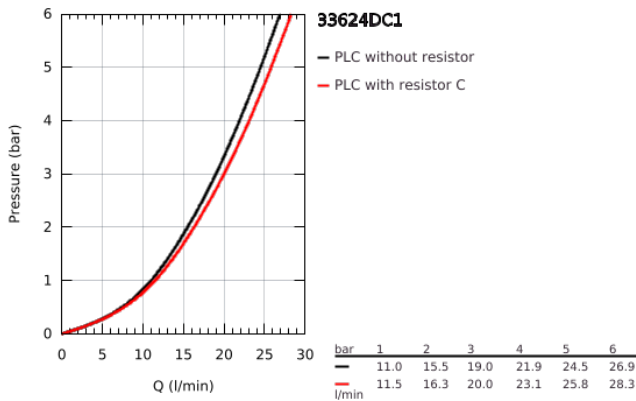

33 624 DC1 ESSENCE SINGLE-LEVER BATH MIXER 1/2"

TOOTE KIRJELDUS

- Värvus: supersteel
- wall mounted
- GROHE SilkMove 35 mm ceramic cartridge
- with temperature limiter
- GROHE LongLife finish
- automatic diverter: bath/shower
- mousseur
- shower outlet 1/2"
- integrated non-return valve
- S-unions
- protected against backflow

33 624 DC1 ESSENCE SINGLE-LEVER BATH MIXER 1/2"

VARUOSAD, jaanuar 2016 – nüüd

- 1: Lever (Tellimuse number 46916DC0)
- 2: Screw coupling (Tellimuse number 46460000)
- 3: Cartridge (Tellimuse number 46374000)
- 4: S-union (Tellimuse number 12662DC0)
- 5: Screw connection 1/2" (Tellimuse number 45044DC0)
- 6: Diverter (Tellimuse number 46920DC0)
- 7: Non-return valve (Tellimuse number 08565000)
- 8: Mousseur (Tellimuse number 13926000)
- 9: Extension 3/4", 20 mm (Tellimuse number 0713000M)*
- 10: Special spanner (Tellimuse number 19377000)*