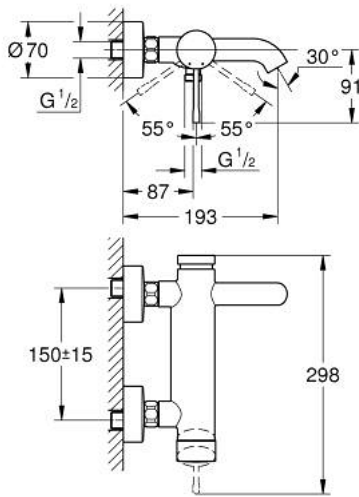

33 624 DC1 ESSENCE SINGLE-LEVER BATH MIXER 1/2"

TOOTE KIRJELDUS

- Värvus: supersteel
- wall mounted
- GROHE SilkMove 35 mm ceramic cartridge
- with temperature limiter
- GROHE LongLife finish
- automatic diverter: bath/shower
- mousseur
- shower outlet 1/2"
- integrated non-return valve
- S-unions
- protected against backflow

33 624 DC1 ESSENCE SINGLE-LEVER BATH MIXER 1/2"

VARUOSAD, jaanuar 2016 – nüüd

- 1: Lever (Tellimuse number 46916DC0)
- 2: Screw coupling (Tellimuse number 46460000)
- 3: Cartridge (Tellimuse number 46374000)
- 4: S-union (Tellimuse number 12662DC0)
- 5: Screw connection 1/2" (Tellimuse number 45044DC0)
- 6: Diverter (Tellimuse number 46920DC0)
- 7: Non-return valve (Tellimuse number 08565000)
- 8: Mousseur (Tellimuse number 13926000)
- 9: Extension 3/4", 20 mm (Tellimuse number 0713000M)*
- 10: Special spanner (Tellimuse number 19377000)*