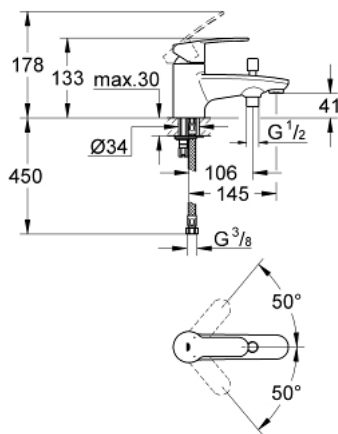

33 614 002 EUROSTYLE COSMOPOLITAN SINGLE-LEVER BATH MIXER 1/2"

TOOTE KIRJELDUS

- Värvus: chrome
- single hole installation
- metal lever
- GROHE SilkMove 46 mm ceramic cartridge
- GROHE LongLife finish
- adjustable flow rate limiter
- adjustable minimum flow rate approx. 2.5 l/min
- automatic diverter: bath/shower
- mousseur
- integrated non-return valve in the shower outlet 1/2"
- flexible connection hoses
- protected against backflow
- optional temperature limiter ref. no. 46 308

33 614 002 EUROSTYLE COSMOPOLITAN SINGLE-LEVER BATH MIXER 1/2"

VARUOSAD, märts 2010 – nüüd

- 1: Lever (Tellimuse number 46726000)
 - 2: Cartridge (Tellimuse number 46588000)
 - 3: Mousseur (Tellimuse number 13952000)
 - 4: Diverter knob (Tellimuse number 48022000)
 - 5: Diverter (Tellimuse number 65655000)
 - 6: Non-return valve (Tellimuse number 08565000)
 - 7: Shank mounting kit (Tellimuse number 46249000)
 - 8: Temperature limiter (Tellimuse number 08791000)*
 - 9: Mounting wrench (Tellimuse number 19017000)*
- * Lisatarvikud