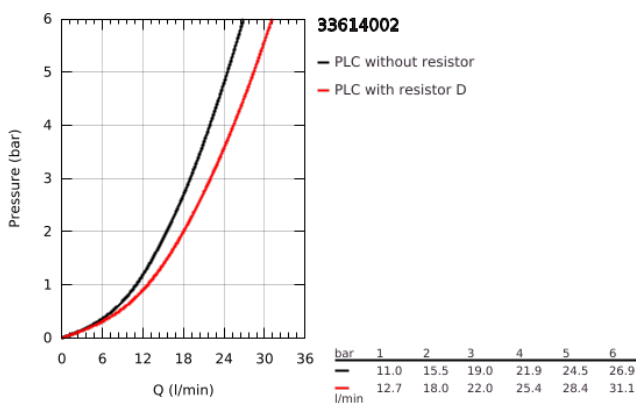

33 614 002 EUROSTYLE COSMOPOLITAN SINGLE-LEVER BATH MIXER 1/2"

TOOTE KIRJELDUS

- Värvus: chrome
- single hole installation
- metal lever
- GROHE SilkMove 46 mm ceramic cartridge
- GROHE LongLife finish
- adjustable flow rate limiter
- adjustable minimum flow rate approx. 2.5 l/min
- automatic diverter: bath/shower
- mousseur
- integrated non-return valve in the shower outlet 1/2"
- flexible connection hoses
- protected against backflow
- optional temperature limiter ref. no. 46 308

33 614 002 EUROSTYLE COSMOPOLITAN SINGLE-LEVER BATH MIXER 1/2"

VARUOSAD, märts 2010 – nüüd

- 1: Lever (Tellimuse number 46726000)
 - 2: Cartridge (Tellimuse number 46588000)
 - 3: Mousseur (Tellimuse number 13952000)
 - 4: Diverter knob (Tellimuse number 48022000)
 - 5: Diverter (Tellimuse number 65655000)
 - 6: Non-return valve (Tellimuse number 08565000)
 - 7: Shank mounting kit (Tellimuse number 46249000)
 - 8: Temperature limiter (Tellimuse number 08791000)*
 - 9: Mounting wrench (Tellimuse number 19017000)*
- * Lisatarvikud