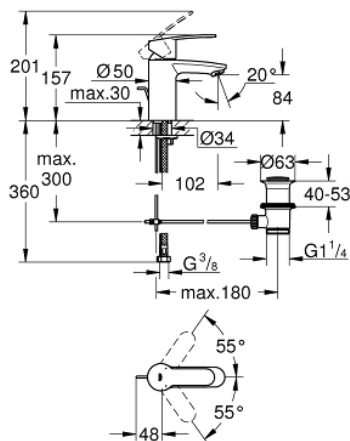

33 552 20E EUROSTYLE COSMOPOLITAN SINGLE-LEVER BASIN MIXER 1/2" S-SIZE

TOOTE KIRJELDUS

- Värvus: chrome
- single hole installation
- GROHE SilkMove 35 mm ceramic cartridge
- adjustable flow rate limiter
- temperature limiter
- GROHE LongLife finish
- GROHE EcoJoy - less water, perfect flow
- maximum flow rate (at 3 bar): 5 l/min
- SpeedClean mousseur
- GROHE FastFixation installation system with centering support
- pop-up waste set 1 1/4"
- flexible connection hoses

33 552 20E EUROSTYLE COSMOPOLITAN SINGLE-LEVER BASIN MIXER 1/2" S-SIZE

VARUOSAD, august 2017 – nüüd

- 1: Lever (Tellimuse number 46748000)
- 2: Cap (Tellimuse number 46492000)
- 3: Screw coupling (Tellimuse number 46460000)
- 4: Cartridge (Tellimuse number 46374000)
- 5: Pop-up rod (Tellimuse number 46739000)
- 6: Mousseur (Tellimuse number 48159000)
- 7: Shank mounting kit (Tellimuse number 46671000)
- 8: Waste set 1 1/4" (Tellimuse number 28910000)
- 8.1: Plug (Tellimuse number 07182000)
- 8.2: Eccentric rod (Tellimuse number 07052000)
- 9: Socket spanner (Tellimuse number 19332000)*
- 10: Mounting wrench (Tellimuse number 19017000)*
- 11: Eccentric rod (Tellimuse number 07341000)*