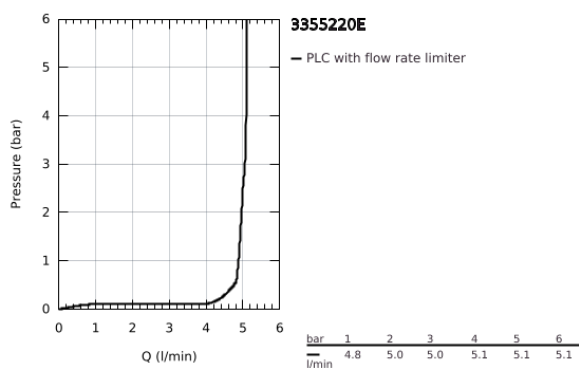

33 552 20E EUROSTYLE COSMOPOLITAN SINGLE-LEVER BASIN MIXER 1/2" S-SIZE

TOOTE KIRJELDUS

- Värvus: chrome
- single hole installation
- GROHE SilkMove 35 mm ceramic cartridge
- adjustable flow rate limiter
- temperature limiter
- GROHE LongLife finish
- GROHE EcoJoy - less water, perfect flow
- maximum flow rate (at 3 bar): 5 l/min
- SpeedClean mousseur
- GROHE FastFixation installation system with centering support
- pop-up waste set 1 1/4"
- flexible connection hoses

33 552 20E EUROSTYLE COSMOPOLITAN SINGLE-LEVER BASIN MIXER 1/2" S-SIZE

VARUOSAD, august 2017 – nüüd

- 1: Lever (Tellimuse number 46748000)
- 2: Cap (Tellimuse number 46492000)
- 3: Screw coupling (Tellimuse number 46460000)
- 4: Cartridge (Tellimuse number 46374000)
- 5: Pop-up rod (Tellimuse number 46739000)
- 6: Mousseur (Tellimuse number 48159000)
- 7: Shank mounting kit (Tellimuse number 46671000)
- 8: Waste set 1 1/4" (Tellimuse number 28910000)
- 8.1: Plug (Tellimuse number 07182000)
- 8.2: Eccentric rod (Tellimuse number 07052000)
- 9: Socket spanner (Tellimuse number 19332000)*
- 10: Mounting wrench (Tellimuse number 19017000)*
- 11: Eccentric rod (Tellimuse number 07341000)*