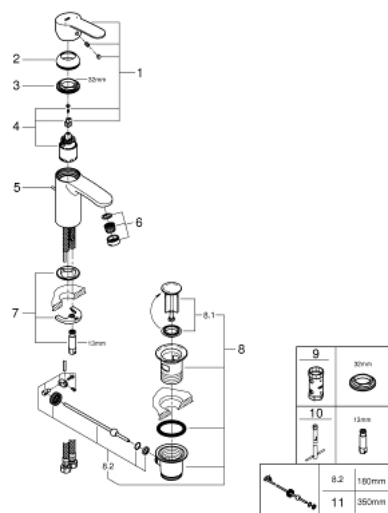

33 552 20E EUROSTYLE COSMOPOLITAN SINGLE-LEVER BASIN MIXER 1/2" S-SIZE

TOOTE KIRJELDUS

- Värvus: chrome
- single hole installation
- GROHE SilkMove 35 mm ceramic cartridge
- adjustable flow rate limiter
- temperature limiter
- GROHE LongLife finish
- GROHE EcoJoy - less water, perfect flow
- maximum flow rate (at 3 bar): 5 l/min
- SpeedClean mousseur
- GROHE FastFixation installation system with centering support
- pop-up waste set 1 1/4"
- flexible connection hoses

33 552 20E EUROSTYLE COSMOPOLITAN SINGLE-LEVER BASIN MIXER 1/2" S-SIZE

VARUOSAD, august 2017 – nüüd

- 1: Lever (Tellimuse number 46748000)
- 2: Cap (Tellimuse number 46492000)
- 3: Screw coupling (Tellimuse number 46460000)
- 4: Cartridge (Tellimuse number 46374000)
- 5: Pop-up rod (Tellimuse number 46739000)
- 6: Mousseur (Tellimuse number 48159000)
- 7: Shank mounting kit (Tellimuse number 46671000)
- 8: Waste set 1 1/4" (Tellimuse number 28910000)
- 8.1: Plug (Tellimuse number 07182000)
- 8.2: Eccentric rod (Tellimuse number 07052000)
- 9: Socket spanner (Tellimuse number 19332000)*
- 10: Mounting wrench (Tellimuse number 19017000)*
- 11: Eccentric rod (Tellimuse number 07341000)*