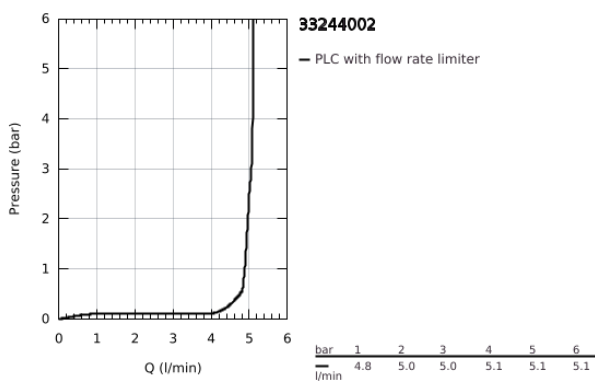

## 33 244 002 EURODISC COSMOPOLITAN SINGLE-LEVER BIDET MIXER 1/2" S-SIZE

### TOOTE KIRJELDUS

- Värvus: chrome
- single hole installation
- GROHE SilkMove 35 mm ceramic cartridge
- adjustable flow rate limiter
- GROHE LongLife finish
- GROHE EcoJoy - less water, perfect flow
- maximum flow rate (at 3 bar): 5 l/min
- GROHE FastFixation installation system with centering support
- ball-joint mousseur
- pop-up waste set 1 1/4"
- flexible connection hoses