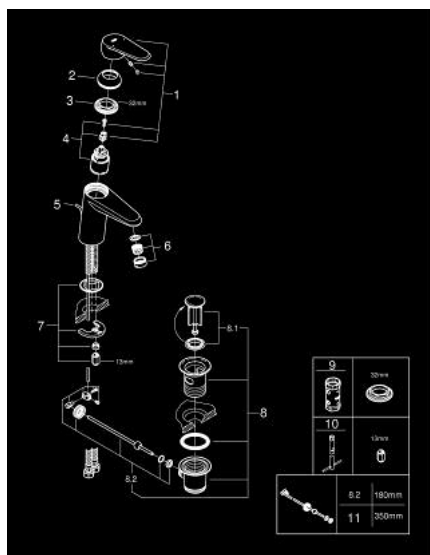

33 190 20E EURODISC COSMOPOLITAN SINGLE-LEVER BASIN MIXER 1/2" S-SIZE

TOOTE KIRJELDUS

- Värvus: chrome
- single hole installation
- GROHE SilkMove 35 mm ceramic cartridge
- adjustable flow rate limiter
- temperature limiter
- GROHE LongLife finish
- GROHE EcoJoy - less water, perfect flow
- maximum flow rate (at 3 bar): 5 l/min
- SpeedClean mousseur
- GROHE FastFixation installation system with centering support
- pop-up waste set 1 1/4"
- flexible connection hoses

33 190 20E EURODISC COSMOPOLITAN SINGLE-LEVER BASIN MIXER 1/2" S-SIZE

VARUOSAD, august 2017 – nüüd

- 1: Lever (Tellimuse number 46738000)
 - 2: Cap (Tellimuse number 46492000)
 - 3: Screw coupling (Tellimuse number 46460000)
 - 4: Cartridge (Tellimuse number 46374000)
 - 5: Pop-up rod (Tellimuse number 46739000)
 - 6: Laminar flow straightener (Tellimuse number 13955000)
 - 7: Shank mounting kit (Tellimuse number 46645000)
 - 8: Waste set 1 1/4" (Tellimuse number 28910000)
 - 8.1: Plug (Tellimuse number 07182000)
 - 8.2: Eccentric rod (Tellimuse number 07052000)
 - 9: Socket spanner (Tellimuse number 19332000)*
 - 10: Mounting wrench (Tellimuse number 19017000)*
 - 11: Eccentric rod (Tellimuse number 07341000)*
- * Lisatarvikud