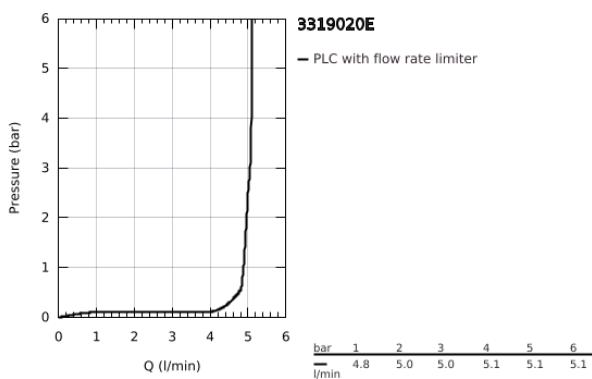

33 190 20E EURODISC COSMOPOLITAN SINGLE-LEVER BASIN MIXER 1/2" S-SIZE

TOOTE KIRJELDUS

- Värvus: chrome
- single hole installation
- GROHE SilkMove 35 mm ceramic cartridge
- adjustable flow rate limiter
- temperature limiter
- GROHE LongLife finish
- GROHE EcoJoy - less water, perfect flow
- maximum flow rate (at 3 bar): 5 l/min
- SpeedClean mousseur
- GROHE FastFixation installation system with centering support
- pop-up waste set 1 1/4"
- flexible connection hoses

33 190 20E EURODISC COSMOPOLITAN SINGLE-LEVER BASIN MIXER 1/2" S-SIZE

VARUOSAD, august 2017 – nüüd

- 1: Lever (Tellimuse number 46738000)
 - 2: Cap (Tellimuse number 46492000)
 - 3: Screw coupling (Tellimuse number 46460000)
 - 4: Cartridge (Tellimuse number 46374000)
 - 5: Pop-up rod (Tellimuse number 46739000)
 - 6: Laminar flow straightener (Tellimuse number 13955000)
 - 7: Shank mounting kit (Tellimuse number 46645000)
 - 8: Waste set 1 1/4" (Tellimuse number 28910000)
 - 8.1: Plug (Tellimuse number 07182000)
 - 8.2: Eccentric rod (Tellimuse number 07052000)
 - 9: Socket spanner (Tellimuse number 19332000)*
 - 10: Mounting wrench (Tellimuse number 19017000)*
 - 11: Eccentric rod (Tellimuse number 07341000)*
- * Lisatarvikud