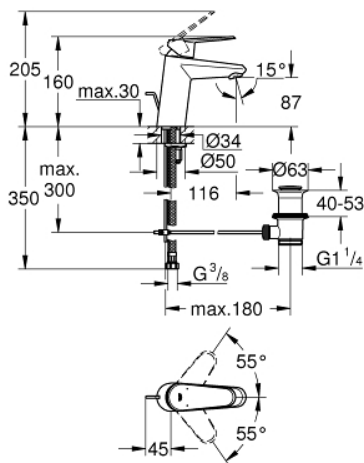

33 190 20E EURODISC COSMOPOLITAN SINGLE-LEVER BASIN MIXER 1/2" S-SIZE

TOOTE KIRJELDUS

- Värvus: chrome
- single hole installation
- GROHE SilkMove 35 mm ceramic cartridge
- adjustable flow rate limiter
- temperature limiter
- GROHE LongLife finish
- GROHE EcoJoy - less water, perfect flow
- maximum flow rate (at 3 bar): 5 l/min
- SpeedClean mousseur
- GROHE FastFixation installation system with centering support
- pop-up waste set 1 1/4"
- flexible connection hoses

33 190 20E EURODISC COSMOPOLITAN SINGLE-LEVER BASIN MIXER 1/2" S-SIZE

VARUOSAD, august 2017 – nüüd

- 1: Lever (Tellimuse number 46738000)
 - 2: Cap (Tellimuse number 46492000)
 - 3: Screw coupling (Tellimuse number 46460000)
 - 4: Cartridge (Tellimuse number 46374000)
 - 5: Pop-up rod (Tellimuse number 46739000)
 - 6: Laminar flow straightener (Tellimuse number 13955000)
 - 7: Shank mounting kit (Tellimuse number 46645000)
 - 8: Waste set 1 1/4" (Tellimuse number 28910000)
 - 8.1: Plug (Tellimuse number 07182000)
 - 8.2: Eccentric rod (Tellimuse number 07052000)
 - 9: Socket spanner (Tellimuse number 19332000)*
 - 10: Mounting wrench (Tellimuse number 19017000)*
 - 11: Eccentric rod (Tellimuse number 07341000)*
- * Lisatarvikud