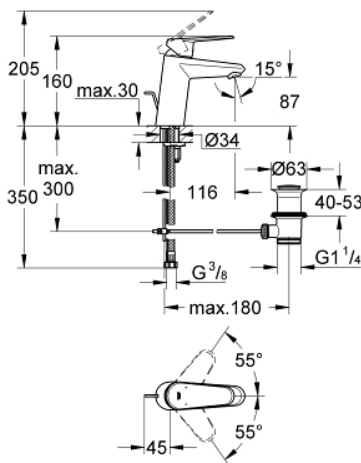

33 183 002 **EURODISC COSMOPOLITAN SINGLE-LEVER BASIN MIXER 1/2"**
S-SIZE

TOOTE KIRJELDUS

- Värvus: chrome
- single hole installation
- metal lever
- GROHE SilkMove 35 mm ceramic cartridge
- adjustable flow rate limiter
- adjustable minimum flow rate approx. 2.5 l/min
- GROHE LongLife finish
- GROHE FastFixation installation system with centering support
- mousseur
- pop-up waste set 1 1/4"
- flexible connection hoses
- optional temperature limiter ref. no. 46 375 000
- acoustic group I in accordance with DIN 4109

33 183 002 EURODISC COSMOPOLITAN SINGLE-LEVER BASIN MIXER 1/2" S-SIZE

VARUOSAD, märts 2010 – nüüd

- 1: Lever (Tellimuse number 46738000)
- 2: Cap (Tellimuse number 46492000)
- 3: Screw coupling (Tellimuse number 46460000)
- 4: Cartridge (Tellimuse number 46374000)
- 5: Pop-up rod (Tellimuse number 46739000)
- 6: Mousseur (Tellimuse number 13929000)
- 7: Shank mounting kit (Tellimuse number 46645000)
- 8: Waste set 1 1/4" (Tellimuse number 28910000)
- 8.1: Plug (Tellimuse number 07182000)
- 8.2: Eccentric rod (Tellimuse number 07052000)
- 9: Temperature limiter (Tellimuse number 46375000)*
- 10: Socket spanner (Tellimuse number 19332000)*
- 11: Mounting wrench (Tellimuse number 19017000)*