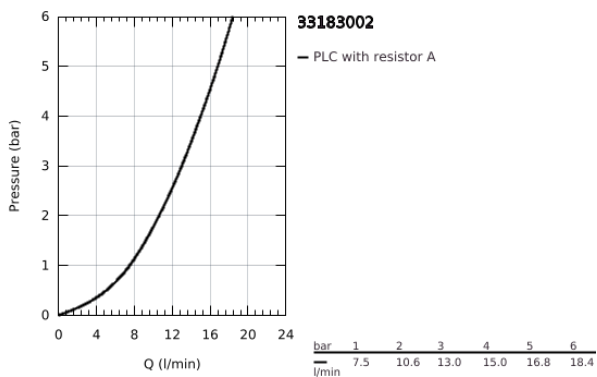

33 183 002 **EURODISC COSMOPOLITAN SINGLE-LEVER BASIN MIXER 1/2"**
S-SIZE

TOOTE KIRJELDUS

- Värvus: chrome
- single hole installation
- metal lever
- GROHE SilkMove 35 mm ceramic cartridge
- adjustable flow rate limiter
- adjustable minimum flow rate approx. 2.5 l/min
- GROHE LongLife finish
- GROHE FastFixation installation system with centering support
- mousseur
- pop-up waste set 1 1/4"
- flexible connection hoses
- optional temperature limiter ref. no. 46 375 000
- acoustic group I in accordance with DIN 4109

33 183 002 EURODISC COSMOPOLITAN SINGLE-LEVER BASIN MIXER 1/2" S-SIZE

VARUOSAD, märts 2010 – nüüd

- 1: Lever (Tellimuse number 46738000)
- 2: Cap (Tellimuse number 46492000)
- 3: Screw coupling (Tellimuse number 46460000)
- 4: Cartridge (Tellimuse number 46374000)
- 5: Pop-up rod (Tellimuse number 46739000)
- 6: Mousseur (Tellimuse number 13929000)
- 7: Shank mounting kit (Tellimuse number 46645000)
- 8: Waste set 1 1/4" (Tellimuse number 28910000)
- 8.1: Plug (Tellimuse number 07182000)
- 8.2: Eccentric rod (Tellimuse number 07052000)
- 9: Temperature limiter (Tellimuse number 46375000)*
- 10: Socket spanner (Tellimuse number 19332000)*
- 11: Mounting wrench (Tellimuse number 19017000)*