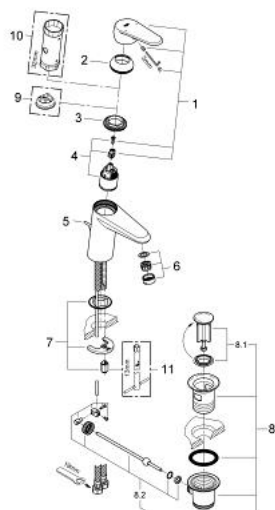

33 183 002 **EURODISC COSMOPOLITAN SINGLE-LEVER BASIN MIXER 1/2"**
S-SIZE

TOOTE KIRJELDUS

- Värvus: chrome
- single hole installation
- metal lever
- GROHE SilkMove 35 mm ceramic cartridge
- adjustable flow rate limiter
- adjustable minimum flow rate approx. 2.5 l/min
- GROHE LongLife finish
- GROHE FastFixation installation system with centering support
- mousseur
- pop-up waste set 1 1/4"
- flexible connection hoses
- optional temperature limiter ref. no. 46 375 000
- acoustic group I in accordance with DIN 4109

33 183 002 EURODISC COSMOPOLITAN SINGLE-LEVER BASIN MIXER 1/2" S-SIZE

VARUOSAD, märts 2010 – nüüd

- 1: Lever (Tellimuse number 46738000)
- 2: Cap (Tellimuse number 46492000)
- 3: Screw coupling (Tellimuse number 46460000)
- 4: Cartridge (Tellimuse number 46374000)
- 5: Pop-up rod (Tellimuse number 46739000)
- 6: Mousseur (Tellimuse number 13929000)
- 7: Shank mounting kit (Tellimuse number 46645000)
- 8: Waste set 1 1/4" (Tellimuse number 28910000)
- 8.1: Plug (Tellimuse number 07182000)
- 8.2: Eccentric rod (Tellimuse number 07052000)
- 9: Temperature limiter (Tellimuse number 46375000)*
- 10: Socket spanner (Tellimuse number 19332000)*
- 11: Mounting wrench (Tellimuse number 19017000)*