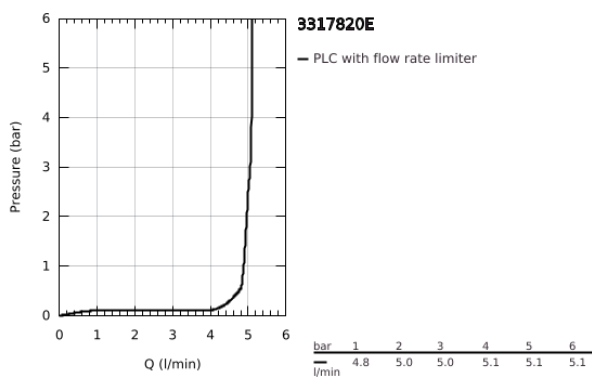

## 33 178 20E EURODISC COSMOPOLITAN SINGLE-LEVER BASIN MIXER 1/2" S-SIZE

### TOOTE KIRJELDUS

- Värvus: chrome
- single hole installation
- GROHE SilkMove 35 mm ceramic cartridge
- adjustable flow rate limiter
- with temperature limiter
- GROHE LongLife finish
- GROHE EcoJoy - less water, perfect flow
- maximum flow rate (at 3 bar): 5 l/min
- GROHE FastFixation installation system with centering support
- retractable chain
- flexible connection hoses