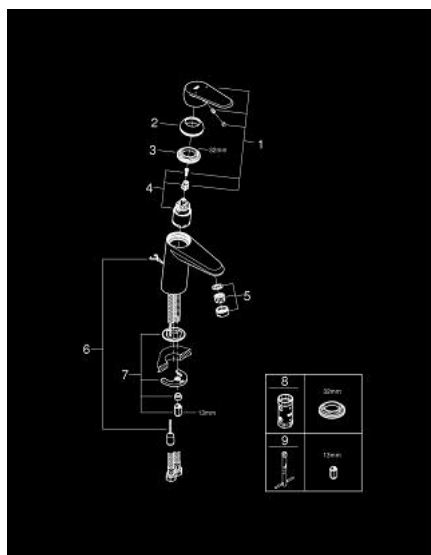

## 33 178 20E EURODISC COSMOPOLITAN SINGLE-LEVER BASIN MIXER 1/2" S-SIZE

### TOOTE KIRJELDUS

- Värvus: chrome
- single hole installation
- GROHE SilkMove 35 mm ceramic cartridge
- adjustable flow rate limiter
- with temperature limiter
- GROHE LongLife finish
- GROHE EcoJoy - less water, perfect flow
- maximum flow rate (at 3 bar): 5 l/min
- GROHE FastFixation installation system with centering support
- retractable chain
- flexible connection hoses

### VARUOSAD, august 2017 – nüüd

- 1: Lever (Tellimuse number 46738000)
- 2: Cap (Tellimuse number 46492000)
- 3: Screw coupling (Tellimuse number 46460000)
- 4: Cartridge (Tellimuse number 46374000)
- 5: Laminar flow straightener (Tellimuse number 13955000)
- 6: Chain (Tellimuse number 06815000)
- 7: Shank mounting kit (Tellimuse number 46645000)
- 8: Socket spanner (Tellimuse number 19332000)\*
- 9: Mounting wrench (Tellimuse number 19017000)\*