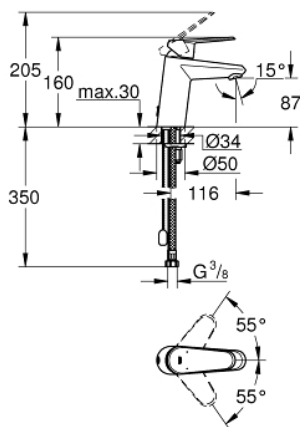

## 33 178 20E EURODISC COSMOPOLITAN SINGLE-LEVER BASIN MIXER 1/2" S-SIZE

### TOOTE KIRJELDUS

- Värvus: chrome
- single hole installation
- GROHE SilkMove 35 mm ceramic cartridge
- adjustable flow rate limiter
- with temperature limiter
- GROHE LongLife finish
- GROHE EcoJoy - less water, perfect flow
- maximum flow rate (at 3 bar): 5 l/min
- GROHE FastFixation installation system with centering support
- retractable chain
- flexible connection hoses

### VARUOSAD, august 2017 – nüüd

- 1: Lever (Tellimuse number 46738000)
- 2: Cap (Tellimuse number 46492000)
- 3: Screw coupling (Tellimuse number 46460000)
- 4: Cartridge (Tellimuse number 46374000)
- 5: Laminar flow straightener (Tellimuse number 13955000)
- 6: Chain (Tellimuse number 06815000)
- 7: Shank mounting kit (Tellimuse number 46645000)
- 8: Socket spanner (Tellimuse number 19332000)\*
- 9: Mounting wrench (Tellimuse number 19017000)\*