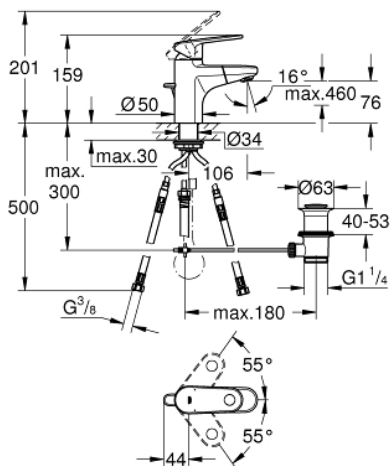

33 155 002 **EUROPLUS SINGLE-LEVER BASIN MIXER 1/2"**  
**S-SIZE**

**TOOTE KIRJELDUS**

- Värvus: chrome
- single hole installation
- GROHE SilkMove 35 mm ceramic cartridge
- adjustable flow rate limiter
- temperature limiter
- GROHE LongLife finish
- rapid installation system
- pull out spout with SpeedClean mousseur
- integrated non-return valve
- pop-up waste set 1 1/4"
- flexible connection hoses

## 33 155 002 EUROPLUS SINGLE-LEVER BASIN MIXER 1/2" S-SIZE

### VARUOSAD, september 2017 – nüüd

- 1: Lever (Tellimuse number 46647000)
- 2: Cap (Tellimuse number 46492000)
- 3: Screw coupling (Tellimuse number 46460000)
- 4: Cartridge (Tellimuse number 46374000)
- 5: Shower outlet (Tellimuse number 46674000)
- 5.1: Flow straightener (Tellimuse number 64447000)
- 6: Pop-up rod (Tellimuse number 64304000)
- 7: Shank mounting kit (Tellimuse number 46078000)
- 8: Compression spring (Tellimuse number 07239000)
- 9: Waste set 1 1/4" (Tellimuse number 28910000)
- 9.1: Plug (Tellimuse number 07182000)
- 9.2: Eccentric rod (Tellimuse number 07052000)
- 10: Connection hose (Tellimuse number 46255000)
- 11: Eccentric rod (Tellimuse number 07341000)\*