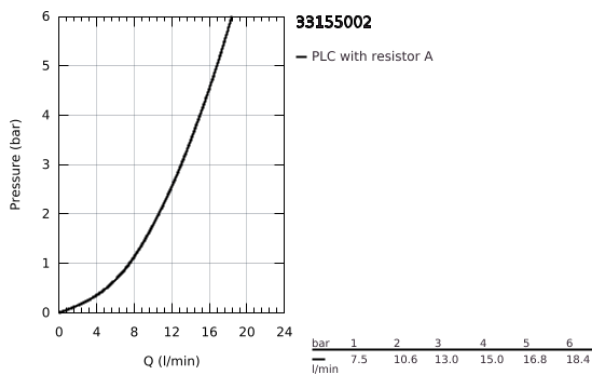

33 155 002 **EUROPLUS SINGLE-LEVER BASIN MIXER 1/2"**  
**S-SIZE**

**TOOTE KIRJELDUS**

- Värvus: chrome
- single hole installation
- GROHE SilkMove 35 mm ceramic cartridge
- adjustable flow rate limiter
- temperature limiter
- GROHE LongLife finish
- rapid installation system
- pull out spout with SpeedClean mousseur
- integrated non-return valve
- pop-up waste set 1 1/4"
- flexible connection hoses

## 33 155 002 EUROPLUS SINGLE-LEVER BASIN MIXER 1/2" S-SIZE

### VARUOSAD, september 2017 – nüüd

- 1: Lever (Tellimuse number 46647000)
- 2: Cap (Tellimuse number 46492000)
- 3: Screw coupling (Tellimuse number 46460000)
- 4: Cartridge (Tellimuse number 46374000)
- 5: Shower outlet (Tellimuse number 46674000)
- 5.1: Flow straightener (Tellimuse number 64447000)
- 6: Pop-up rod (Tellimuse number 64304000)
- 7: Shank mounting kit (Tellimuse number 46078000)
- 8: Compression spring (Tellimuse number 07239000)
- 9: Waste set 1 1/4" (Tellimuse number 28910000)
- 9.1: Plug (Tellimuse number 07182000)
- 9.2: Eccentric rod (Tellimuse number 07052000)
- 10: Connection hose (Tellimuse number 46255000)
- 11: Eccentric rod (Tellimuse number 07341000)\*