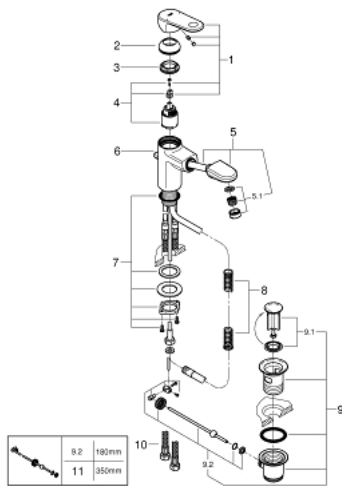

33 155 002 **EUROPLUS SINGLE-LEVER BASIN MIXER 1/2"**  
**S-SIZE**

**TOOTE KIRJELDUS**

- Värvus: chrome
- single hole installation
- GROHE SilkMove 35 mm ceramic cartridge
- adjustable flow rate limiter
- temperature limiter
- GROHE LongLife finish
- rapid installation system
- pull out spout with SpeedClean mousseur
- integrated non-return valve
- pop-up waste set 1 1/4"
- flexible connection hoses

## 33 155 002 EUROPLUS SINGLE-LEVER BASIN MIXER 1/2" S-SIZE

### VARUOSAD, september 2017 – nüüd

- 1: Lever (Tellimuse number 46647000)
- 2: Cap (Tellimuse number 46492000)
- 3: Screw coupling (Tellimuse number 46460000)
- 4: Cartridge (Tellimuse number 46374000)
- 5: Shower outlet (Tellimuse number 46674000)
- 5.1: Flow straightener (Tellimuse number 64447000)
- 6: Pop-up rod (Tellimuse number 64304000)
- 7: Shank mounting kit (Tellimuse number 46078000)
- 8: Compression spring (Tellimuse number 07239000)
- 9: Waste set 1 1/4" (Tellimuse number 28910000)
- 9.1: Plug (Tellimuse number 07182000)
- 9.2: Eccentric rod (Tellimuse number 07052000)
- 10: Connection hose (Tellimuse number 46255000)
- 11: Eccentric rod (Tellimuse number 07341000)\*