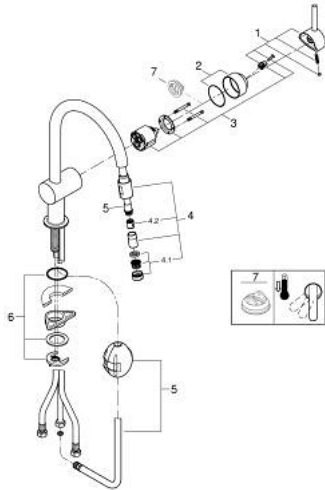

32 918 DC0 MINTA SINGLE-LEVER SINK MIXER 1/2"

TOOTE KIRJELDUS

- Värvus: supersteel
- C-spout
- single hole installation
- GROHE LongLife finish
- GROHE SilkMove 46 mm ceramic cartridge
- Pull-Out spout for greater flexibility
- adjustable flow rate limiter
- swivel tubular spout, swivel area 360°
- protected against backflow
- flexible connection hoses
- rapid installation system
- maximum flow rate (at 3 bar): 10.5 l/min

32 918 DC0 MINTA SINGLE-LEVER SINK MIXER 1/2"

VARUOSAD, juuni 2024 – nüüd

- 1: Lever (Tellimuse number 46015DC0)
- 2: Cap (Tellimuse number 46025DC0)
- 3: Cartridge (Tellimuse number 46048000)
- 4: Pull-Out spray (Tellimuse number 46925DC0)
- 4.1: Mousseur (Tellimuse number 13952DC0)
- 4.2: Non-return valve (Tellimuse number 08565000)
- 5: Hose for sink mixer with pull-out dual spray or mousseur (Tellimuse number 48293000)
- 6: Shank mounting kit (Tellimuse number 46345000)
- 7: Temperature limiter (Tellimuse number 46375000)*