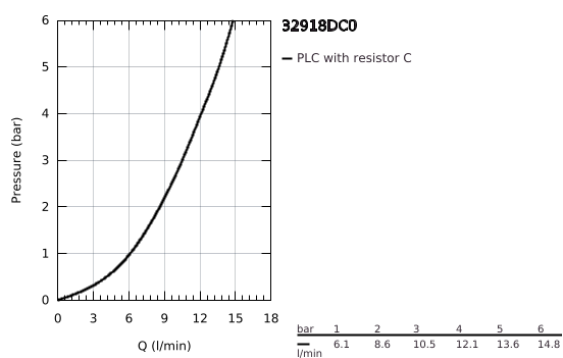

32 918 DC0 MINTA SINGLE-LEVER SINK MIXER 1/2"

TOOTE KIRJELDUS

- Värvus: supersteel
- C-spout
- single hole installation
- GROHE LongLife finish
- GROHE SilkMove 46 mm ceramic cartridge
- Pull-Out spout for greater flexibility
- adjustable flow rate limiter
- swivel tubular spout, swivel area 360°
- protected against backflow
- flexible connection hoses
- rapid installation system
- maximum flow rate (at 3 bar): 10.5 l/min

32 918 DC0 MINTA SINGLE-LEVER SINK MIXER 1/2"

VARUOSAD, juuni 2024 – nüüd

- 1: Lever (Tellimuse number 46015DC0)
- 2: Cap (Tellimuse number 46025DC0)
- 3: Cartridge (Tellimuse number 46048000)
- 4: Pull-Out spray (Tellimuse number 46925DC0)
- 4.1: Mousseur (Tellimuse number 13952DC0)
- 4.2: Non-return valve (Tellimuse number 08565000)
- 5: Hose for sink mixer with pull-out dual spray or mousseur (Tellimuse number 48293000)
- 6: Shank mounting kit (Tellimuse number 46345000)
- 7: Temperature limiter (Tellimuse number 46375000)*