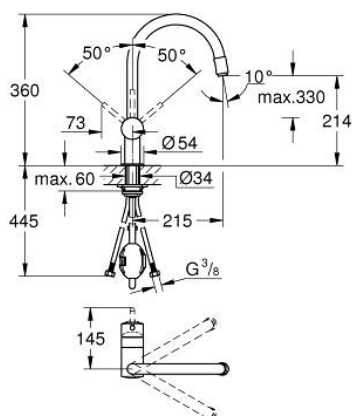

32 918 DC0 MINTA SINGLE-LEVER SINK MIXER 1/2"

TOOTE KIRJELDUS

- Värvus: supersteel
- C-spout
- single hole installation
- GROHE LongLife finish
- GROHE SilkMove 46 mm ceramic cartridge
- Pull-Out spout for greater flexibility
- adjustable flow rate limiter
- swivel tubular spout, swivel area 360°
- protected against backflow
- flexible connection hoses
- rapid installation system
- maximum flow rate (at 3 bar): 10.5 l/min

32 918 DC0 MINTA SINGLE-LEVER SINK MIXER 1/2"

VARUOSAD, juuni 2024 – nüüd

- 1: Lever (Tellimuse number 46015DC0)
- 2: Cap (Tellimuse number 46025DC0)
- 3: Cartridge (Tellimuse number 46048000)
- 4: Pull-Out spray (Tellimuse number 46925DC0)
- 4.1: Mousseur (Tellimuse number 13952DC0)
- 4.2: Non-return valve (Tellimuse number 08565000)
- 5: Hose for sink mixer with pull-out dual spray or mousseur (Tellimuse number 48293000)
- 6: Shank mounting kit (Tellimuse number 46345000)
- 7: Temperature limiter (Tellimuse number 46375000)*