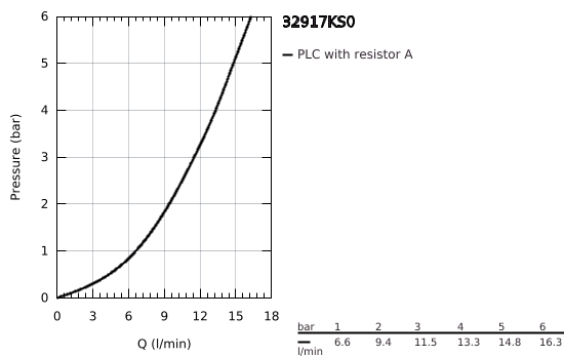

32 917 KS0 MINTA SINGLE-LEVER SINK MIXER 1/2"

TOOTE KIRJELDUS

- Värvus: velvet black
- C-spout
- single hole installation
- GROHE LongLife finish
- GROHE SilkMove 46 mm ceramic cartridge
- adjustable flow rate limiter
- swivel tubular spout
- selectable swivel area: 0° / 150° / 360°
- flexible connection hoses
- connector set 3/8"
- rapid installation system
- optional temperature limiter ref. no. 46 308
- maximum flow rate (at 3 bar): 11.5 l/min

32 917 KS0 MINTA SINGLE-LEVER SINK MIXER 1/2"

VARUOSAD, märts 2013 – nüüd

- 1: Lever (Tellimuse number 46015KS0)
 - 2: Cap (Tellimuse number 46025KS0)
 - 3: Cartridge (Tellimuse number 46048000)
 - 4: C-spout (Tellimuse number 13043KS0)
 - 4.1: Sealing washer (Tellimuse number 0128500M)
 - 4.2: Safety ring (Tellimuse number 0485300M)
 - 4.3: Mousseur (Tellimuse number 13928KS0)
 - 5: Shank mounting kit (Tellimuse number 46249000)
 - 6: Mounting wrench (Tellimuse number 19017000)*
- * Lisatarvikud