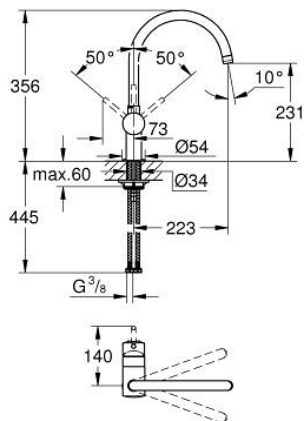

32 917 KS0 MINTA SINGLE-LEVER SINK MIXER 1/2"

TOOTE KIRJELDUS

- Värvus: velvet black
- C-spout
- single hole installation
- GROHE LongLife finish
- GROHE SilkMove 46 mm ceramic cartridge
- adjustable flow rate limiter
- swivel tubular spout
- selectable swivel area: 0° / 150° / 360°
- flexible connection hoses
- connector set 3/8"
- rapid installation system
- optional temperature limiter ref. no. 46 308
- maximum flow rate (at 3 bar): 11.5 l/min

32 917 KS0 MINTA SINGLE-LEVER SINK MIXER 1/2"

VARUOSAD, märts 2013 – nüüd

- 1: Lever (Tellimuse number 46015KS0)
 - 2: Cap (Tellimuse number 46025KS0)
 - 3: Cartridge (Tellimuse number 46048000)
 - 4: C-spout (Tellimuse number 13043KS0)
 - 4.1: Sealing washer (Tellimuse number 0128500M)
 - 4.2: Safety ring (Tellimuse number 0485300M)
 - 4.3: Mousseur (Tellimuse number 13928KS0)
 - 5: Shank mounting kit (Tellimuse number 46249000)
 - 6: Mounting wrench (Tellimuse number 19017000)*
- * Lisatarvikud