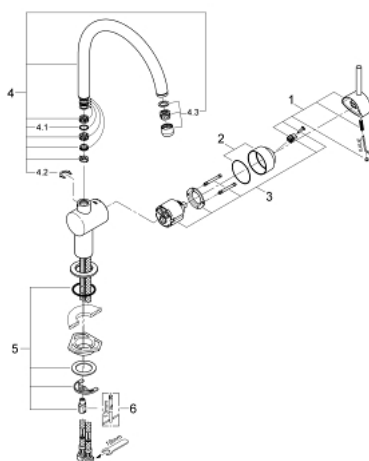

32 917 KS0 MINTA SINGLE-LEVER SINK MIXER 1/2"

TOOTE KIRJELDUS

- Värvus: velvet black
- C-spout
- single hole installation
- GROHE LongLife finish
- GROHE SilkMove 46 mm ceramic cartridge
- adjustable flow rate limiter
- swivel tubular spout
- selectable swivel area: 0° / 150° / 360°
- flexible connection hoses
- connector set 3/8"
- rapid installation system
- optional temperature limiter ref. no. 46 308
- maximum flow rate (at 3 bar): 11.5 l/min

32 917 KS0 MINTA SINGLE-LEVER SINK MIXER 1/2"

VARUOSAD, märts 2013 – nüüd

- 1: Lever (Tellimuse number 46015KS0)
 - 2: Cap (Tellimuse number 46025KS0)
 - 3: Cartridge (Tellimuse number 46048000)
 - 4: C-spout (Tellimuse number 13043KS0)
 - 4.1: Sealing washer (Tellimuse number 0128500M)
 - 4.2: Safety ring (Tellimuse number 0485300M)
 - 4.3: Mousseur (Tellimuse number 13928KS0)
 - 5: Shank mounting kit (Tellimuse number 46249000)
 - 6: Mounting wrench (Tellimuse number 19017000)*
- * Lisatarvikud