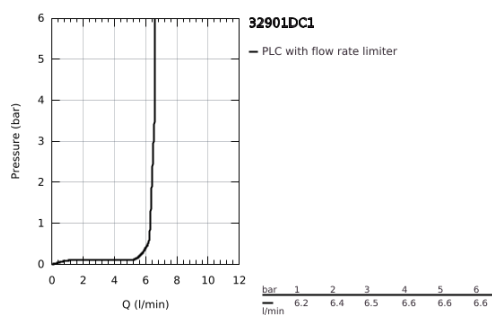

32 901 DC1 ESSENCE SINGLE-LEVER BASIN MIXER 1/2" XL-SIZE

TOOTE KIRJELDUS

- Värvus: supersteel
- single hole installation
- for free-standing basins
- GROHE SilkMove 28 mm ceramic cartridge
- with temperature limiter
- GROHE LongLife finish
- GROHE AquaGuide adjustable mousseur
- GROHE FastFixation Plus rapid installation system
- swivel spout with mousseur and stop limiter
- smooth body
- flexible connection hoses

32 901 DC1 ESSENCE SINGLE-LEVER BASIN MIXER 1/2" XL-SIZE

VARUOSAD, veebruar 2022 – nüüd

- 1: Lever (Tellimuse number 46919DC0)
- 2: Cartridge (Tellimuse number 46580000)
- 3: screw ring (Tellimuse number 48591000)
- 4: Tubular spout (Tellimuse number 13375DC0)
- 4.1: Mousseur (Tellimuse number 48270000)
- 4.2: Sealing washer (Tellimuse number 0128500M)
- 4.3: Safety ring (Tellimuse number 4826600M)
- 5: Escutcheon (Tellimuse number 48603DC0)
- 6: Shank mounting kit (Tellimuse number 46645000)
- 7: Mounting wrench (Tellimuse number 19017000)*
- 8: Waste set with push-open plug (Tellimuse number 65807DC0)*