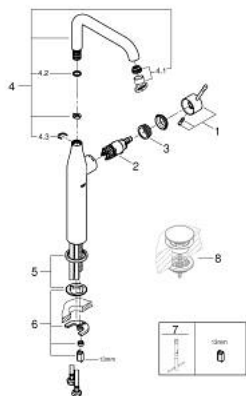

32 901 DC1 ESSENCE SINGLE-LEVER BASIN MIXER 1/2" XL-SIZE

TOOTE KIRJELDUS

- Värvus: supersteel
- single hole installation
- for free-standing basins
- GROHE SilkMove 28 mm ceramic cartridge
- with temperature limiter
- GROHE LongLife finish
- GROHE AquaGuide adjustable mousseur
- GROHE FastFixation Plus rapid installation system
- swivel spout with mousseur and stop limiter
- smooth body
- flexible connection hoses

32 901 DC1 ESSENCE SINGLE-LEVER BASIN MIXER 1/2" XL-SIZE

VARUOSAD, veebruar 2022 – nüüd

- 1: Lever (Tellimuse number 46919DC0)
- 2: Cartridge (Tellimuse number 46580000)
- 3: screw ring (Tellimuse number 48591000)
- 4: Tubular spout (Tellimuse number 13375DC0)
- 4.1: Mousseur (Tellimuse number 48270000)
- 4.2: Sealing washer (Tellimuse number 0128500M)
- 4.3: Safety ring (Tellimuse number 4826600M)
- 5: Escutcheon (Tellimuse number 48603DC0)
- 6: Shank mounting kit (Tellimuse number 46645000)
- 7: Mounting wrench (Tellimuse number 19017000)*
- 8: Waste set with push-open plug (Tellimuse number 65807DC0)*