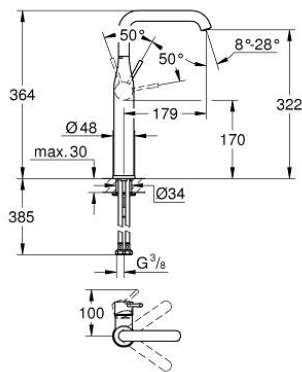

32 901 DC1 ESSENCE SINGLE-LEVER BASIN MIXER 1/2" XL-SIZE

TOOTE KIRJELDUS

- Värvus: supersteel
- single hole installation
- for free-standing basins
- GROHE SilkMove 28 mm ceramic cartridge
- with temperature limiter
- GROHE LongLife finish
- GROHE AquaGuide adjustable mousseur
- GROHE FastFixation Plus rapid installation system
- swivel spout with mousseur and stop limiter
- smooth body
- flexible connection hoses

32 901 DC1 ESSENCE SINGLE-LEVER BASIN MIXER 1/2" XL-SIZE

VARUOSAD, veebruar 2022 – nüüd

- 1: Lever (Tellimuse number 46919DC0)
- 2: Cartridge (Tellimuse number 46580000)
- 3: screw ring (Tellimuse number 48591000)
- 4: Tubular spout (Tellimuse number 13375DC0)
- 4.1: Mousseur (Tellimuse number 48270000)
- 4.2: Sealing washer (Tellimuse number 0128500M)
- 4.3: Safety ring (Tellimuse number 4826600M)
- 5: Escutcheon (Tellimuse number 48603DC0)
- 6: Shank mounting kit (Tellimuse number 46645000)
- 7: Mounting wrench (Tellimuse number 19017000)*
- 8: Waste set with push-open plug (Tellimuse number 65807DC0)*