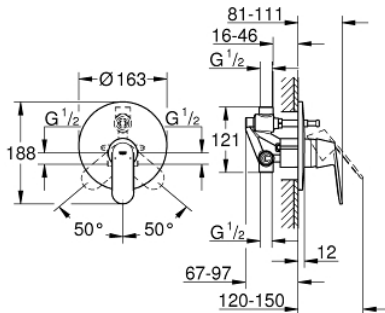

32 879 000 EUROSMART COSMOPOLITAN SINGLE-LEVER BATH MIXER 1/2"

TOOTE KIRJELDUS

- Värvus: chrome
- wall installation
- GROHE SilkMove 46 mm ceramic cartridge
- GROHE LongLife finish
- consisting of:
- set for final installation
- rough-in set for wall mounted bath mixer
- adjustable flow rate limiter
- adjustable minimum flow rate approx. 2.5 l/min
- automatic diverter: bath/shower
- metal lever
- metal wall escutcheon
- screwed
- optional temperature limiter ref. no. 46 308

32 879 000 EUROSMART COSMOPOLITAN SINGLE-LEVER BATH MIXER 1/2"

VARUOSAD, detsember 2015 – nüüd

- 1: Lever (Tellimuse number 46682000)
- 2: Escutcheon (Tellimuse number 46905000)
- 3: Cap (Tellimuse number 02693000)
- 4: Cartridge (Tellimuse number 46048000)
- 5: Diverter (Tellimuse number 46737000)
- 6: Temperature limiter (Tellimuse number 46308000)*
- 7: Extension set (Tellimuse number 46191000)*
- 8: Extension set (Tellimuse number 46343000)*