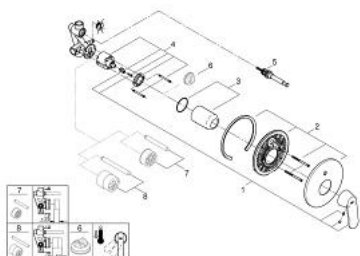

32 879 000 EUROSMART COSMOPOLITAN SINGLE-LEVER BATH MIXER 1/2"

TOOTE KIRJELDUS

- Värvus: chrome
- wall installation
- GROHE SilkMove 46 mm ceramic cartridge
- GROHE LongLife finish
- consisting of:
- set for final installation
- rough-in set for wall mounted bath mixer
- adjustable flow rate limiter
- adjustable minimum flow rate approx. 2.5 l/min
- automatic diverter: bath/shower
- metal lever
- metal wall escutcheon
- screwed
- optional temperature limiter ref. no. 46 308

32 879 000 EUROSMART COSMOPOLITAN SINGLE-LEVER BATH MIXER 1/2"

VARUOSAD, detsember 2015 – nüüd

- 1: Lever (Tellimuse number 46682000)
- 2: Escutcheon (Tellimuse number 46905000)
- 3: Cap (Tellimuse number 02693000)
- 4: Cartridge (Tellimuse number 46048000)
- 5: Diverter (Tellimuse number 46737000)
- 6: Temperature limiter (Tellimuse number 46308000)*
- 7: Extension set (Tellimuse number 46191000)*
- 8: Extension set (Tellimuse number 46343000)*