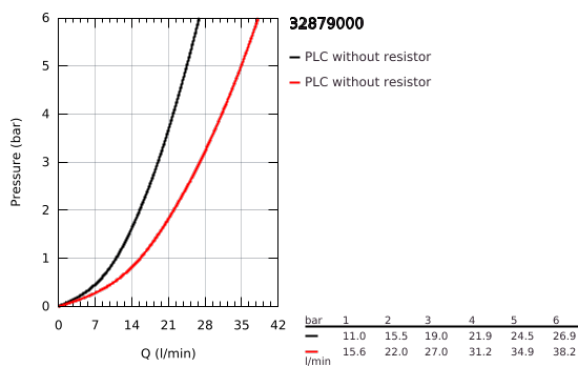

32 879 000 EUROSMART COSMOPOLITAN SINGLE-LEVER BATH MIXER 1/2"

TOOTE KIRJELDUS

- Värvus: chrome
- wall installation
- GROHE SilkMove 46 mm ceramic cartridge
- GROHE LongLife finish
- consisting of:
- set for final installation
- rough-in set for wall mounted bath mixer
- adjustable flow rate limiter
- adjustable minimum flow rate approx. 2.5 l/min
- automatic diverter: bath/shower
- metal lever
- metal wall escutcheon
- screwed
- optional temperature limiter ref. no. 46 308

32 879 000 EUROSMART COSMOPOLITAN SINGLE-LEVER BATH MIXER 1/2"

VARUOSAD, detsember 2015 – nüüd

- 1: Lever (Tellimuse number 46682000)
- 2: Escutcheon (Tellimuse number 46905000)
- 3: Cap (Tellimuse number 02693000)
- 4: Cartridge (Tellimuse number 46048000)
- 5: Diverter (Tellimuse number 46737000)
- 6: Temperature limiter (Tellimuse number 46308000)*
- 7: Extension set (Tellimuse number 46191000)*
- 8: Extension set (Tellimuse number 46343000)*