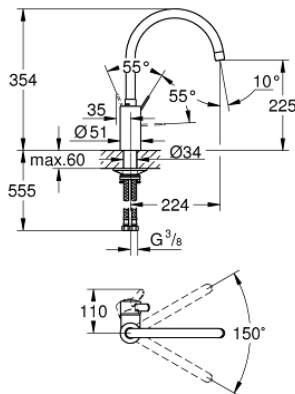

32 843 20E EUROSMART COSMOPOLITAN SINGLE-LEVER SINK MIXER 1/2"

TOOTE KIRJELDUS

- Värvus: chrome
- high spout
- single hole installation
- GROHE LongLife finish
- GROHE SilkMove 35 mm ceramic cartridge
- Protected Water Ways no contact of water with lead or nickel inside the tap
- GROHE EcoJoy - less water, perfect flow
- mousseur
- adjustable flow rate limiter
- swivel tubular spout, swivel area 150°
- flexible connection hoses
- metal fixation set
- maximum flow rate (at 3 bar): 5 l/min

32 843 20E EUROSMART COSMOPOLITAN SINGLE-LEVER SINK MIXER 1/2"

VARUOSAD, aprill 2020 – nüüd

- 1: Lever (Tellimuse number 46683000)
 - 2: Mousseur (Tellimuse number 48419000)
 - 3: Cartridge (Tellimuse number 46374000)
 - 4: Mounting set (Tellimuse number 48477000)
 - 5: Socket spanner (Tellimuse number 19332000)*
- * Lisatarvikud