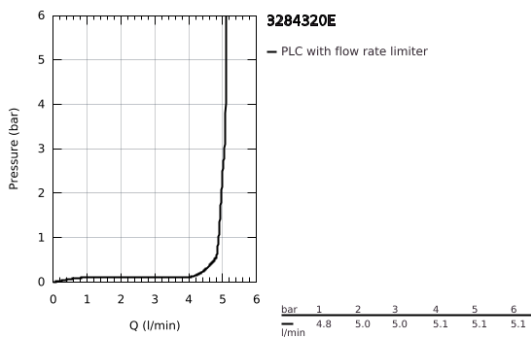

32 843 20E EUROSMART COSMOPOLITAN SINGLE-LEVER SINK MIXER 1/2"

TOOTE KIRJELDUS

- Värvus: chrome
- high spout
- single hole installation
- GROHE LongLife finish
- GROHE SilkMove 35 mm ceramic cartridge
- Protected Water Ways no contact of water with lead or nickel inside the tap
- GROHE EcoJoy - less water, perfect flow
- mousseur
- adjustable flow rate limiter
- swivel tubular spout, swivel area 150°
- flexible connection hoses
- metal fixation set
- maximum flow rate (at 3 bar): 5 l/min

32 843 20E EUROSMART COSMOPOLITAN SINGLE-LEVER SINK MIXER 1/2"

VARUOSAD, aprill 2020 – nüüd

- 1: Lever (Tellimuse number 46683000)
 - 2: Mousseur (Tellimuse number 48419000)
 - 3: Cartridge (Tellimuse number 46374000)
 - 4: Mounting set (Tellimuse number 48477000)
 - 5: Socket spanner (Tellimuse number 19332000)*
- * Lisatarvikud