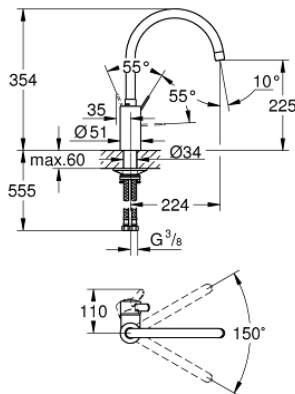

## 32 843 002 EUROSMART COSMOPOLITAN SINGLE-LEVER SINK MIXER 1/2"

### TOOTE KIRJELDUS

- Värvus: chrome
- high spout
- single hole installation
- GROHE LongLife finish
- GROHE SilkMove 35 mm ceramic cartridge
- Protected Water Ways no contact of water with lead or nickel inside the tap
- mousseur
- adjustable flow rate limiter
- swivel tubular spout, swivel area 150°
- flexible connection hoses
- metal fixation set
- maximum flow rate (at 3 bar): 10 l/min

## 32 843 002 EUROSMART COSMOPOLITAN SINGLE-LEVER SINK MIXER 1/2"

**VARUOSAD**, aprill 2020 – nüüd

- 1: Lever (Tellimuse number 46683000)
  - 2: Mousseur (Tellimuse number 48418000)
  - 3: Cartridge (Tellimuse number 46374000)
  - 4: Mounting set (Tellimuse number 48477000)
  - 5: Socket spanner (Tellimuse number 19332000)\*
- \* Lisatarvikud