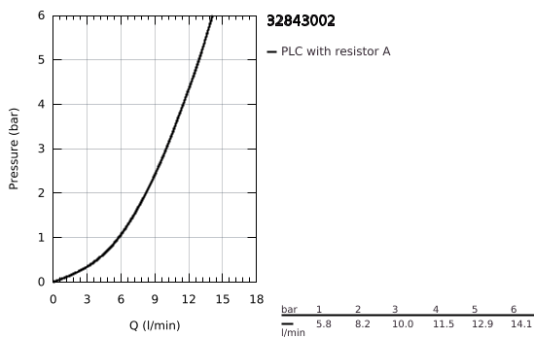

## 32 843 002 EUROSMART COSMOPOLITAN SINGLE-LEVER SINK MIXER 1/2"

### TOOTE KIRJELDUS

- Värvus: chrome
- high spout
- single hole installation
- GROHE LongLife finish
- GROHE SilkMove 35 mm ceramic cartridge
- Protected Water Ways no contact of water with lead or nickel inside the tap
- mousseur
- adjustable flow rate limiter
- swivel tubular spout, swivel area 150°
- flexible connection hoses
- metal fixation set
- maximum flow rate (at 3 bar): 10 l/min

## 32 843 002 EUROSMART COSMOPOLITAN SINGLE-LEVER SINK MIXER 1/2"

**VARUOSAD**, aprill 2020 – nüüd

- 1: Lever (Tellimuse number 46683000)
  - 2: Mousseur (Tellimuse number 48418000)
  - 3: Cartridge (Tellimuse number 46374000)
  - 4: Mounting set (Tellimuse number 48477000)
  - 5: Socket spanner (Tellimuse number 19332000)\*
- \* Lisatarvikud