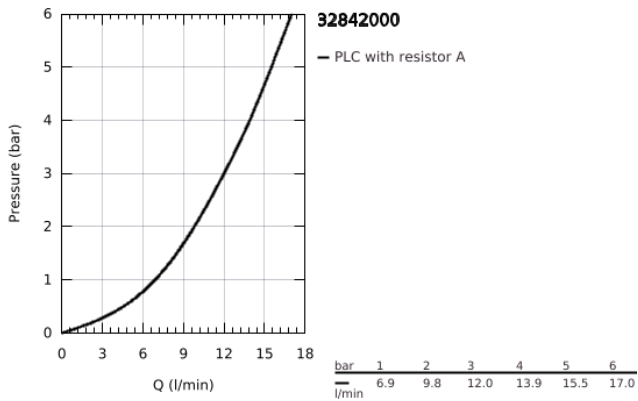

32 842 000 **EUROSMART COSMOPOLITAN SINGLE-LEVER SINK MIXER 1/2"**

TOOTE KIRJELDUS

- Värvus: chrome
- low spout
- single hole installation
- GROHE LongLife finish
- GROHE SilkMove 35 mm ceramic cartridge
- mousseur
- adjustable flow rate limiter
- swivel tubular spout
- swivel area 140°
- flexible connection hoses
- rapid installation system
- maximum flow rate (at 3 bar): 12 l/min

32 842 000 EUROSMART COSMOPOLITAN SINGLE-LEVER SINK MIXER 1/2"

VARUOSAD, mai 2016 – nüüd

- 1: Lever (Tellimuse number 46685000)
- 2: Cap (Tellimuse number 46601000)
- 3: Cartridge (Tellimuse number 46374000)
- 4: Seal kit (Tellimuse number 46429K00)
- 5: Mousseur (Tellimuse number 13928000)
- 6: Spout (Tellimuse number 13205000)
- 7: Shank mounting kit (Tellimuse number 46249000)
- 8: Mounting wrench (Tellimuse number 19017000)*