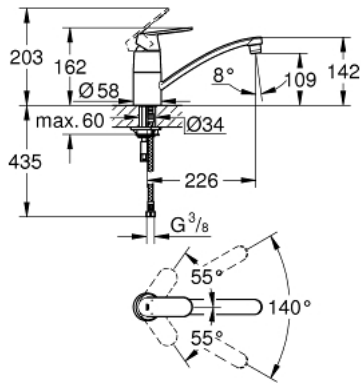

32 842 000 **EUROSMART COSMOPOLITAN SINGLE-LEVER SINK MIXER 1/2"**

TOOTE KIRJELDUS

- Värvus: chrome
- low spout
- single hole installation
- GROHE LongLife finish
- GROHE SilkMove 35 mm ceramic cartridge
- mousseur
- adjustable flow rate limiter
- swivel tubular spout
- swivel area 140°
- flexible connection hoses
- rapid installation system
- maximum flow rate (at 3 bar): 12 l/min

32 842 000 EUROSMART COSMOPOLITAN SINGLE-LEVER SINK MIXER 1/2"

VARUOSAD, mai 2016 – nüüd

- 1: Lever (Tellimuse number 46685000)
- 2: Cap (Tellimuse number 46601000)
- 3: Cartridge (Tellimuse number 46374000)
- 4: Seal kit (Tellimuse number 46429K00)
- 5: Mousseur (Tellimuse number 13928000)
- 6: Spout (Tellimuse number 13205000)
- 7: Shank mounting kit (Tellimuse number 46249000)
- 8: Mounting wrench (Tellimuse number 19017000)*