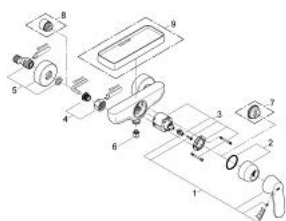

32 837 000 EUROSMART COSMOPOLITAN SINGLE-LEVER SHOWER MIXER 1/2"

TOOTE KIRJELDUS

- Värvus: chrome
- wall mounted
- GROHE SilkMove 46 mm ceramic cartridge
- GROHE LongLife finish
- adjustable flow rate limiter
- shower bottom outlet 1/2" with integrated non return-valve
- S-unions
- protected against backflow

32 837 000 EUROSMART COSMOPOLITAN SINGLE-LEVER SHOWER MIXER 1/2"

VARUOSAD, august 2009 – nüüd

- 1: Lever (Tellimuse number 46682000)
 - 2: Cap (Tellimuse number 46427000)
 - 3: Cartridge (Tellimuse number 46048000)
 - 4: Screw connection 1/2" (Tellimuse number 45044000)
 - 5: S-union (Tellimuse number 12662000)
 - 6: Non-return valve (Tellimuse number 08565000)
 - 7: Temperature limiter (Tellimuse number 46308000)*
 - 8: Extension 3/4", 20 mm (Tellimuse number 0713000M)*
 - 9: Plastic tray (Tellimuse number 18349000)*
- * Lisatarvikud