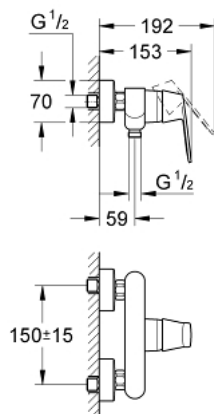

32 837 000 EUROSMART COSMOPOLITAN SINGLE-LEVER SHOWER MIXER 1/2"

TOOTE KIRJELDUS

- Värvus: chrome
- wall mounted
- GROHE SilkMove 46 mm ceramic cartridge
- GROHE LongLife finish
- adjustable flow rate limiter
- shower bottom outlet 1/2" with integrated non return-valve
- S-unions
- protected against backflow

32 837 000 EUROSMART COSMOPOLITAN SINGLE-LEVER SHOWER MIXER 1/2"

VARUOSAD, august 2009 – nüüd

- 1: Lever (Tellimuse number 46682000)
 - 2: Cap (Tellimuse number 46427000)
 - 3: Cartridge (Tellimuse number 46048000)
 - 4: Screw connection 1/2" (Tellimuse number 45044000)
 - 5: S-union (Tellimuse number 12662000)
 - 6: Non-return valve (Tellimuse number 08565000)
 - 7: Temperature limiter (Tellimuse number 46308000)*
 - 8: Extension 3/4", 20 mm (Tellimuse number 0713000M)*
 - 9: Plastic tray (Tellimuse number 18349000)*
- * Lisatarvikud