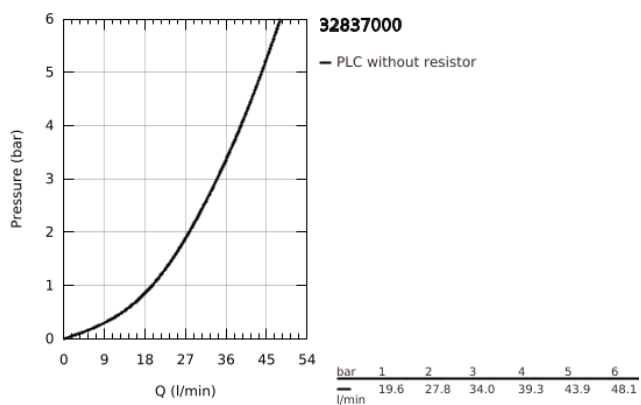

32 837 000 EUROSMART COSMOPOLITAN SINGLE-LEVER SHOWER MIXER 1/2"

TOOTE KIRJELDUS

- Värvus: chrome
- wall mounted
- GROHE SilkMove 46 mm ceramic cartridge
- GROHE LongLife finish
- adjustable flow rate limiter
- shower bottom outlet 1/2" with integrated non return-valve
- S-unions
- protected against backflow

32 837 000 EUROSMART COSMOPOLITAN SINGLE-LEVER SHOWER MIXER 1/2"

VARUOSAD, august 2009 – nüüd

- 1: Lever (Tellimuse number 46682000)
 - 2: Cap (Tellimuse number 46427000)
 - 3: Cartridge (Tellimuse number 46048000)
 - 4: Screw connection 1/2" (Tellimuse number 45044000)
 - 5: S-union (Tellimuse number 12662000)
 - 6: Non-return valve (Tellimuse number 08565000)
 - 7: Temperature limiter (Tellimuse number 46308000)*
 - 8: Extension 3/4", 20 mm (Tellimuse number 0713000M)*
 - 9: Plastic tray (Tellimuse number 18349000)*
- * Lisatarvikud