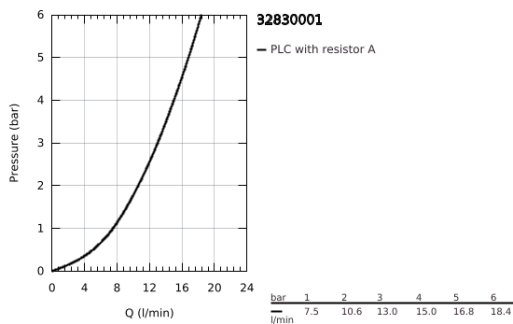

32 830 001 **EUROSMART COSMOPOLITAN SINGLE-LEVER BASIN MIXER 1/2"**
L-SIZE

TOOTE KIRJELDUS

- Värvus: chrome
- single hole installation
- metal lever
- covered lever fixing
- GROHE SilkMove 35 mm ceramic cartridge
- adjustable flow rate limiter
- GROHE LongLife finish
- Protected Water Ways no contact of water with lead or nickel inside the tap
- GROHE FastFixation installation system
- mousseur
- swivel tubular spout with stop limiter
- pop-up waste set 1 1/4"
- flexible connection hoses
- optional temperature limiter ref. no. 46 375 000

32 830 001 EUROSMART COSMOPOLITAN SINGLE-LEVER BASIN MIXER 1/2" L-SIZE

VARUOSAD, august 2017 – nüüd

- 1: Lever (Tellimuse number 46683000)
- 2: Cartridge (Tellimuse number 46374000)
- 3: Mousseur (Tellimuse number 48418000)
- 4: Pop-up rod (Tellimuse number 46739000)
- 5: Shank mounting kit (Tellimuse number 46671000)
- 6: Waste set 1 1/4" (Tellimuse number 28910000)
- 6.1: Plug (Tellimuse number 07182000)
- 6.2: Eccentric rod (Tellimuse number 07052000)
- 7: Socket spanner (Tellimuse number 19332000)*
- 8: Mounting wrench (Tellimuse number 19017000)*
- 9: Eccentric rod (Tellimuse number 07341000)*