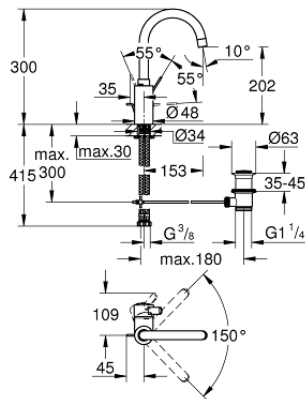

32 830 001 **EUROSMART COSMOPOLITAN SINGLE-LEVER BASIN MIXER 1/2"**
L-SIZE

TOOTE KIRJELDUS

- Värvus: chrome
- single hole installation
- metal lever
- covered lever fixing
- GROHE SilkMove 35 mm ceramic cartridge
- adjustable flow rate limiter
- GROHE LongLife finish
- Protected Water Ways no contact of water with lead or nickel inside the tap
- GROHE FastFixation installation system
- mousseur
- swivel tubular spout with stop limiter
- pop-up waste set 1 1/4"
- flexible connection hoses
- optional temperature limiter ref. no. 46 375 000

32 830 001 EUROSMART COSMOPOLITAN SINGLE-LEVER BASIN MIXER 1/2" L-SIZE

VARUOSAD, august 2017 – nüüd

- 1: Lever (Tellimuse number 46683000)
- 2: Cartridge (Tellimuse number 46374000)
- 3: Mousseur (Tellimuse number 48418000)
- 4: Pop-up rod (Tellimuse number 46739000)
- 5: Shank mounting kit (Tellimuse number 46671000)
- 6: Waste set 1 1/4" (Tellimuse number 28910000)
- 6.1: Plug (Tellimuse number 07182000)
- 6.2: Eccentric rod (Tellimuse number 07052000)
- 7: Socket spanner (Tellimuse number 19332000)*
- 8: Mounting wrench (Tellimuse number 19017000)*
- 9: Eccentric rod (Tellimuse number 07341000)*