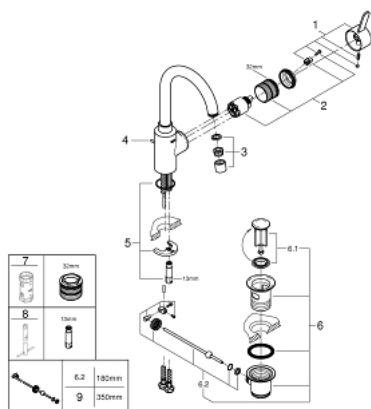

32 830 001 **EUROSMART COSMOPOLITAN SINGLE-LEVER BASIN MIXER 1/2"**
L-SIZE

TOOTE KIRJELDUS

- Värvus: chrome
- single hole installation
- metal lever
- covered lever fixing
- GROHE SilkMove 35 mm ceramic cartridge
- adjustable flow rate limiter
- GROHE LongLife finish
- Protected Water Ways no contact of water with lead or nickel inside the tap
- GROHE FastFixation installation system
- mousseur
- swivel tubular spout with stop limiter
- pop-up waste set 1 1/4"
- flexible connection hoses
- optional temperature limiter ref. no. 46 375 000

32 830 001 EUROSMART COSMOPOLITAN SINGLE-LEVER BASIN MIXER 1/2" L-SIZE

VARUOSAD, august 2017 – nüüd

- 1: Lever (Tellimuse number 46683000)
- 2: Cartridge (Tellimuse number 46374000)
- 3: Mousseur (Tellimuse number 48418000)
- 4: Pop-up rod (Tellimuse number 46739000)
- 5: Shank mounting kit (Tellimuse number 46671000)
- 6: Waste set 1 1/4" (Tellimuse number 28910000)
- 6.1: Plug (Tellimuse number 07182000)
- 6.2: Eccentric rod (Tellimuse number 07052000)
- 7: Socket spanner (Tellimuse number 19332000)*
- 8: Mounting wrench (Tellimuse number 19017000)*
- 9: Eccentric rod (Tellimuse number 07341000)*