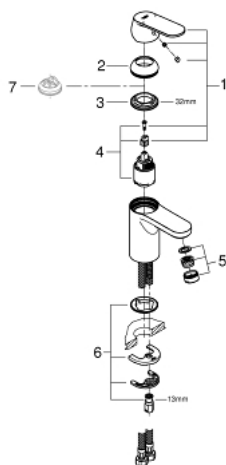

## 32 824 000 EUROSMART COSMOPOLITAN SINGLE-LEVER BASIN MIXER 1/2" S-SIZE

### TOOTE KIRJELDUS

- Värvus: chrome
- single hole installation
- metal lever
- GROHE SilkMove 35 mm ceramic cartridge
- adjustable flow rate limiter
- adjustable minimum flow rate approx. 2.5 l/min
- GROHE LongLife finish
- GROHE FastFixation installation system with centering support
- mousseur
- smooth body
- flexible connection hoses

32 824 000 **EUROSMART COSMOPOLITAN SINGLE-LEVER BASIN MIXER 1/2" S-SIZE**

9	32mm
8	13mm
7	

**VARUOSAD**, august 2009 – nüüd

- 1: Lever (Tellimuse number 46681000)
- 2: Cap (Tellimuse number 46492000)
- 3: Screw coupling (Tellimuse number 46460000)
- 4: Cartridge (Tellimuse number 46374000)
- 5: Mousseur (Tellimuse number 13929000)
- 6: Shank mounting kit (Tellimuse number 46671000)
- 7: Temperature limiter (Tellimuse number 46375000)\*
- 8: Mounting wrench (Tellimuse number 19017000)\*
- 9: Socket spanner (Tellimuse number 19332000)\*