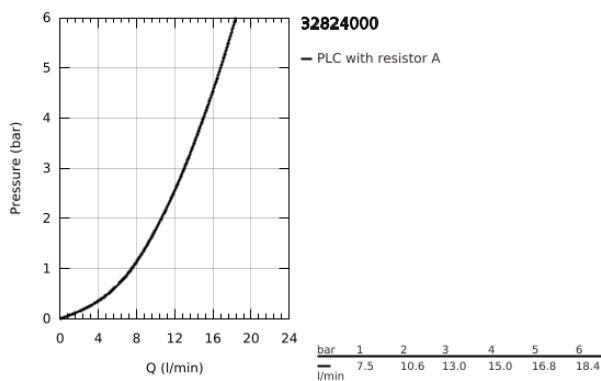

## 32 824 000 EUROSMART COSMOPOLITAN SINGLE-LEVER BASIN MIXER 1/2" S-SIZE

### TOOTE KIRJELDUS

- Värvus: chrome
- single hole installation
- metal lever
- GROHE SilkMove 35 mm ceramic cartridge
- adjustable flow rate limiter
- adjustable minimum flow rate approx. 2.5 l/min
- GROHE LongLife finish
- GROHE FastFixation installation system with centering support
- mousseur
- smooth body
- flexible connection hoses

32 824 000 **EUROSMART COSMOPOLITAN SINGLE-LEVER BASIN MIXER 1/2" S-SIZE**

9	32mm
8	13mm
7	

**VARUOSAD**, august 2009 – nüüd

- 1: Lever (Tellimuse number 46681000)
- 2: Cap (Tellimuse number 46492000)
- 3: Screw coupling (Tellimuse number 46460000)
- 4: Cartridge (Tellimuse number 46374000)
- 5: Mousseur (Tellimuse number 13929000)
- 6: Shank mounting kit (Tellimuse number 46671000)
- 7: Temperature limiter (Tellimuse number 46375000)\*
- 8: Mounting wrench (Tellimuse number 19017000)\*
- 9: Socket spanner (Tellimuse number 19332000)\*