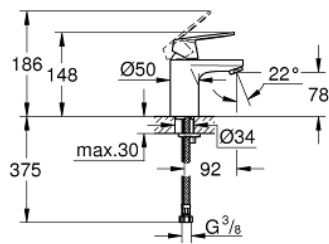

## 32 824 000 EUROSMART COSMOPOLITAN SINGLE-LEVER BASIN MIXER 1/2" S-SIZE

### TOOTE KIRJELDUS

- Värvus: chrome
- single hole installation
- metal lever
- GROHE SilkMove 35 mm ceramic cartridge
- adjustable flow rate limiter
- adjustable minimum flow rate approx. 2.5 l/min
- GROHE LongLife finish
- GROHE FastFixation installation system with centering support
- mousseur
- smooth body
- flexible connection hoses

32 824 000 **EUROSMART COSMOPOLITAN SINGLE-LEVER BASIN MIXER 1/2" S-SIZE**

9	32mm
8	13mm
7	

**VARUOSAD**, august 2009 – nüüd

- 1: Lever (Tellimuse number 46681000)
- 2: Cap (Tellimuse number 46492000)
- 3: Screw coupling (Tellimuse number 46460000)
- 4: Cartridge (Tellimuse number 46374000)
- 5: Mousseur (Tellimuse number 13929000)
- 6: Shank mounting kit (Tellimuse number 46671000)
- 7: Temperature limiter (Tellimuse number 46375000)\*
- 8: Mounting wrench (Tellimuse number 19017000)\*
- 9: Socket spanner (Tellimuse number 19332000)\*