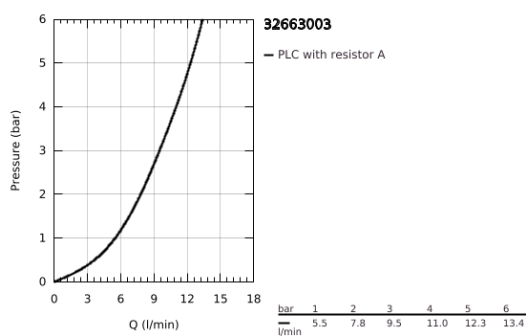

32 663 003 CONCETTO SINGLE-LEVER SINK MIXER 1/2"

TOOTE KIRJELDUS

- Värvus: chrome
- high spout
- single hole installation
- GROHE LongLife finish
- GROHE SilkMove 35 mm ceramic cartridge
- Pull-Out spout for greater flexibility
- Easy Docking Function guarantees easy retraction and smooth docking back to the starting position
- Protected Water Ways no contact of water with lead or nickel inside the tap
- mousseur spray
- adjustable flow rate limiter
- swivel tubular spout, swivel area 360°
- protected against backflow
- flexible connection hoses
- metal fixation set
- maximum flow rate (at 3 bar): 9.5 l/min

32 663 003 **CONCETTO SINGLE-LEVER SINK MIXER 1/2"**

VARUOSAD, märts 2023 – nüüd

- 1: Lever (Tellimuse number 46754000)
- 2: Cartridge (Tellimuse number 46374000)
- 3: Hose for sink mixer with pull-out dual spray or mousseur (Tellimuse number 48293000)
- 4: Extractable shower (Tellimuse number 46757000)
- 4.1: Mousseur (Tellimuse number 13929000)
- 4.2: Non-return valve (Tellimuse number 08565000)
- 5: Shank fastening assembly (Tellimuse number 48384000)
- 6: Support plate (Tellimuse number 05334000)
- 7: Socket spanner (Tellimuse number 19332000)*