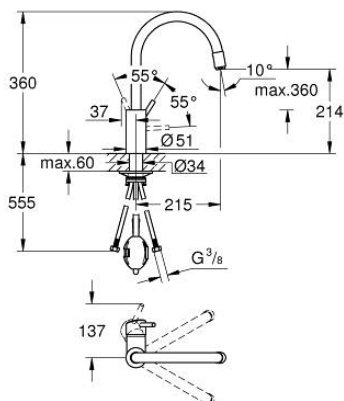

32 663 003 CONCETTO SINGLE-LEVER SINK MIXER 1/2"

TOOTE KIRJELDUS

- Värvus: chrome
- high spout
- single hole installation
- GROHE LongLife finish
- GROHE SilkMove 35 mm ceramic cartridge
- Pull-Out spout for greater flexibility
- Easy Docking Function guarantees easy retraction and smooth docking back to the starting position
- Protected Water Ways no contact of water with lead or nickel inside the tap
- mousseur spray
- adjustable flow rate limiter
- swivel tubular spout, swivel area 360°
- protected against backflow
- flexible connection hoses
- metal fixation set
- maximum flow rate (at 3 bar): 9.5 l/min

32 663 003 **CONCETTO SINGLE-LEVER SINK MIXER 1/2"**

VARUOSAD, märts 2023 – nüüd

- 1: Lever (Tellimuse number 46754000)
- 2: Cartridge (Tellimuse number 46374000)
- 3: Hose for sink mixer with pull-out dual spray or mousseur (Tellimuse number 48293000)
- 4: Extractable shower (Tellimuse number 46757000)
- 4.1: Mousseur (Tellimuse number 13929000)
- 4.2: Non-return valve (Tellimuse number 08565000)
- 5: Shank fastening assembly (Tellimuse number 48384000)
- 6: Support plate (Tellimuse number 05334000)
- 7: Socket spanner (Tellimuse number 19332000)*