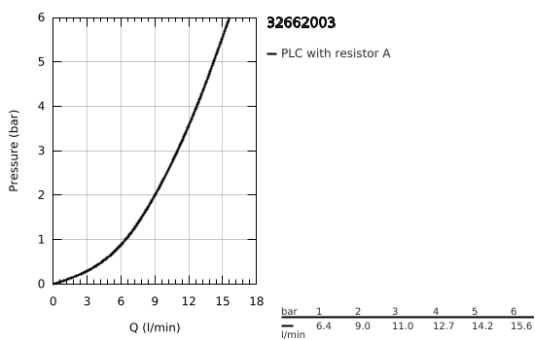

32 662 003 **CONCETTO SINGLE-LEVER SINK MIXER 1/2"**

TOOTE KIRJELDUS

- Värvus: chrome
- high spout
- single hole installation
- GROHE SilkMove 35 mm ceramic cartridge
- GROHE LongLife finish
- Protected Water Ways no contact of water with lead or nickel inside the tap
- mousseur
- adjustable flow rate limiter
- swivel tubular spout
- selectable swivel area: 0° / 150°
- flexible connection hoses
- metal fixation set
- maximum flow rate (at 3 bar): 13 l/min
- NF approved

32 662 003 **CONCETTO SINGLE-LEVER SINK MIXER 1/2"**

VARUOSAD, aprill 2020 – nüüd

- 1: Lever (Tellimuse number 46754000)
- 2: Mousseur (Tellimuse number 48418000)
- 3: Cartridge (Tellimuse number 46589000)
- 4: Safety ring (Tellimuse number 48420000)
- 5: Sealing washer (Tellimuse number 0128500M)
- 6: Mounting set (Tellimuse number 48477000)
- 7: Socket spanner (Tellimuse number 19332000)*