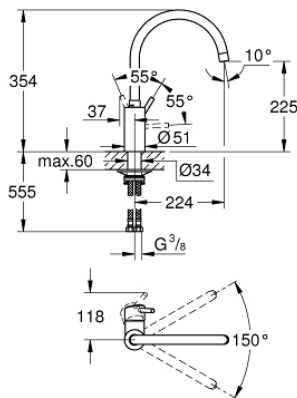

32 662 003 **CONCETTO SINGLE-LEVER SINK MIXER 1/2"**

TOOTE KIRJELDUS

- Värvus: chrome
- high spout
- single hole installation
- GROHE SilkMove 35 mm ceramic cartridge
- GROHE LongLife finish
- Protected Water Ways no contact of water with lead or nickel inside the tap
- mousseur
- adjustable flow rate limiter
- swivel tubular spout
- selectable swivel area: 0° / 150°
- flexible connection hoses
- metal fixation set
- maximum flow rate (at 3 bar): 13 l/min
- NF approved

32 662 003 **CONCETTO SINGLE-LEVER SINK MIXER 1/2"**

VARUOSAD, aprill 2020 – nüüd

- 1: Lever (Tellimuse number 46754000)
- 2: Mousseur (Tellimuse number 48418000)
- 3: Cartridge (Tellimuse number 46589000)
- 4: Safety ring (Tellimuse number 48420000)
- 5: Sealing washer (Tellimuse number 0128500M)
- 6: Mounting set (Tellimuse number 48477000)
- 7: Socket spanner (Tellimuse number 19332000)*