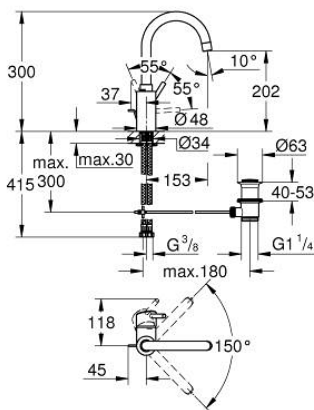

32 629 002 **CONCETTO SINGLE-LEVER BASIN MIXER 1/2"**
L-SIZE

TOOTE KIRJELDUS

- Värvus: chrome
- single hole installation
- metal lever
- covered lever fixing
- GROHE SilkMove 35 mm ceramic cartridge
- adjustable flow rate limiter
- GROHE LongLife finish
- Protected Water Ways no contact of water with lead or nickel inside the tap
- GROHE FastFixation installation system
- mousseur
- swivel tubular spout
- with stop limiter
- pop-up waste set 1 1/4"
- flexible connection hoses
- optional temperature limiter ref. no. 46 375 000
- min. recommended pressure 1.0 bar

32 629 002 **CONCETTO SINGLE-LEVER BASIN MIXER 1/2"**
L-SIZE

VARUOSAD, august 2017 – nüüd

- 1: Lever (Tellimuse number 46754000)
- 2: Cartridge (Tellimuse number 46374000)
- 3: Mousseur (Tellimuse number 48418000)
- 4: Pop-up rod (Tellimuse number 46739000)
- 5: Shank mounting kit (Tellimuse number 46671000)
- 6: Waste set 1 1/4" (Tellimuse number 28910000)
- 6.1: Plug (Tellimuse number 07182000)
- 6.2: Eccentric rod (Tellimuse number 07052000)
- 7: Socket spanner (Tellimuse number 19332000)*
- 8: Mounting wrench (Tellimuse number 19017000)*
- 9: Eccentric rod (Tellimuse number 07341000)*