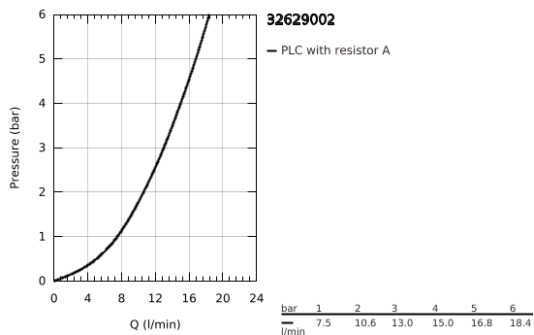

32 629 002 **CONCETTO SINGLE-LEVER BASIN MIXER 1/2"**
L-SIZE

TOOTE KIRJELDUS

- Värvus: chrome
- single hole installation
- metal lever
- covered lever fixing
- GROHE SilkMove 35 mm ceramic cartridge
- adjustable flow rate limiter
- GROHE LongLife finish
- Protected Water Ways no contact of water with lead or nickel inside the tap
- GROHE FastFixation installation system
- mousseur
- swivel tubular spout
- with stop limiter
- pop-up waste set 1 1/4"
- flexible connection hoses
- optional temperature limiter ref. no. 46 375 000
- min. recommended pressure 1.0 bar

32 629 002 **CONCETTO SINGLE-LEVER BASIN MIXER 1/2"**
L-SIZE

VARUOSAD, august 2017 – nüüd

- 1: Lever (Tellimuse number 46754000)
- 2: Cartridge (Tellimuse number 46374000)
- 3: Mousseur (Tellimuse number 48418000)
- 4: Pop-up rod (Tellimuse number 46739000)
- 5: Shank mounting kit (Tellimuse number 46671000)
- 6: Waste set 1 1/4" (Tellimuse number 28910000)
- 6.1: Plug (Tellimuse number 07182000)
- 6.2: Eccentric rod (Tellimuse number 07052000)
- 7: Socket spanner (Tellimuse number 19332000)*
- 8: Mounting wrench (Tellimuse number 19017000)*
- 9: Eccentric rod (Tellimuse number 07341000)*