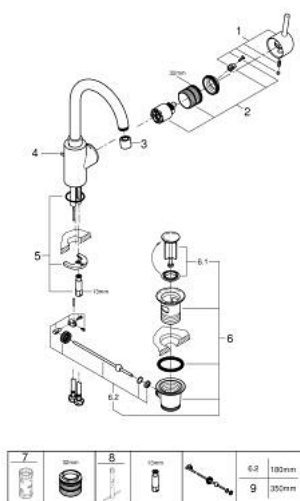

32 629 002 **CONCETTO SINGLE-LEVER BASIN MIXER 1/2"**
L-SIZE

TOOTE KIRJELDUS

- Värvus: chrome
- single hole installation
- metal lever
- covered lever fixing
- GROHE SilkMove 35 mm ceramic cartridge
- adjustable flow rate limiter
- GROHE LongLife finish
- Protected Water Ways no contact of water with lead or nickel inside the tap
- GROHE FastFixation installation system
- mousseur
- swivel tubular spout
- with stop limiter
- pop-up waste set 1 1/4"
- flexible connection hoses
- optional temperature limiter ref. no. 46 375 000
- min. recommended pressure 1.0 bar

32 629 002 **CONCETTO SINGLE-LEVER BASIN MIXER 1/2"**
L-SIZE

VARUOSAD, august 2017 – nüüd

- 1: Lever (Tellimuse number 46754000)
- 2: Cartridge (Tellimuse number 46374000)
- 3: Mousseur (Tellimuse number 48418000)
- 4: Pop-up rod (Tellimuse number 46739000)
- 5: Shank mounting kit (Tellimuse number 46671000)
- 6: Waste set 1 1/4" (Tellimuse number 28910000)
- 6.1: Plug (Tellimuse number 07182000)
- 6.2: Eccentric rod (Tellimuse number 07052000)
- 7: Socket spanner (Tellimuse number 19332000)*
- 8: Mounting wrench (Tellimuse number 19017000)*
- 9: Eccentric rod (Tellimuse number 07341000)*