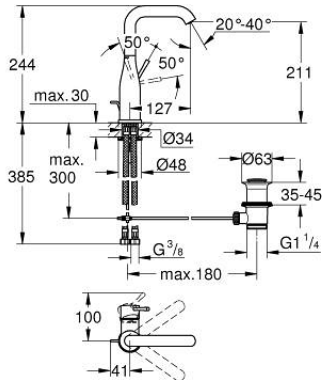

32 628 DC1 ESSENCE SINGLE-LEVER BASIN MIXER 1/2" L-SIZE

TOOTE KIRJELDUS

- Värvus: supersteel
- single hole installation
- GROHE SilkMove 28 mm ceramic cartridge
- with temperature limiter
- GROHE LongLife finish
- GROHE EcoJoy - less water, perfect flow
- maximum flow rate (at 3 bar): 6.5 l/min
- GROHE AquaGuide adjustable mousseur
- GROHE FastFixation Plus installation system
- swivel spout with mousseur and stop limiter
- pop-up waste set 1 1/4"
- flexible connection hoses

32 628 DC1 ESSENCE SINGLE-LEVER BASIN MIXER 1/2" L-SIZE

VARUOSAD, jaanuar 2016 – nüüd

- 1: Lever (Tellimuse number 46919DC0)
- 2: Cartridge (Tellimuse number 46580000)
- 3: Tubular spout (Tellimuse number 13374DC0)
- 4: Pop-up rod (Tellimuse number 46739EN0)
- 5: Shank mounting kit (Tellimuse number 46645000)
- 6: Waste set 1 1/4" (Tellimuse number 28910DC0)
- 6.1: Plug (Tellimuse number 07182DC0)
- 6.2: Eccentric rod (Tellimuse number 07052000)
- 7: Connection hose (Tellimuse number 46255000)
- 8: Mounting wrench (Tellimuse number 19017000)*
- 9: Eccentric rod (Tellimuse number 07341000)*