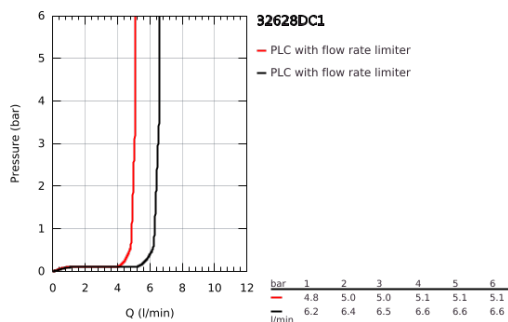

32 628 DC1 ESSENCE SINGLE-LEVER BASIN MIXER 1/2" L-SIZE

TOOTE KIRJELDUS

- Värvus: supersteel
- single hole installation
- GROHE SilkMove 28 mm ceramic cartridge
- with temperature limiter
- GROHE LongLife finish
- GROHE EcoJoy - less water, perfect flow
- maximum flow rate (at 3 bar): 6.5 l/min
- GROHE AquaGuide adjustable mousseur
- GROHE FastFixation Plus installation system
- swivel spout with mousseur and stop limiter
- pop-up waste set 1 1/4"
- flexible connection hoses

32 628 DC1 ESSENCE SINGLE-LEVER BASIN MIXER 1/2" L-SIZE

VARUOSAD, jaanuar 2016 – nüüd

- 1: Lever (Tellimuse number 46919DC0)
- 2: Cartridge (Tellimuse number 46580000)
- 3: Tubular spout (Tellimuse number 13374DC0)
- 4: Pop-up rod (Tellimuse number 46739EN0)
- 5: Shank mounting kit (Tellimuse number 46645000)
- 6: Waste set 1 1/4" (Tellimuse number 28910DC0)
- 6.1: Plug (Tellimuse number 07182DC0)
- 6.2: Eccentric rod (Tellimuse number 07052000)
- 7: Connection hose (Tellimuse number 46255000)
- 8: Mounting wrench (Tellimuse number 19017000)*
- 9: Eccentric rod (Tellimuse number 07341000)*