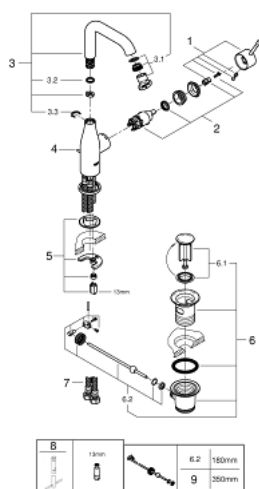

32 628 DC1 ESSENCE SINGLE-LEVER BASIN MIXER 1/2" L-SIZE

TOOTE KIRJELDUS

- Värvus: supersteel
- single hole installation
- GROHE SilkMove 28 mm ceramic cartridge
- with temperature limiter
- GROHE LongLife finish
- GROHE EcoJoy - less water, perfect flow
- maximum flow rate (at 3 bar): 6.5 l/min
- GROHE AquaGuide adjustable mousseur
- GROHE FastFixation Plus installation system
- swivel spout with mousseur and stop limiter
- pop-up waste set 1 1/4"
- flexible connection hoses

32 628 DC1 ESSENCE SINGLE-LEVER BASIN MIXER 1/2" L-SIZE

VARUOSAD, jaanuar 2016 – nüüd

- 1: Lever (Tellimuse number 46919DC0)
- 2: Cartridge (Tellimuse number 46580000)
- 3: Tubular spout (Tellimuse number 13374DC0)
- 4: Pop-up rod (Tellimuse number 46739EN0)
- 5: Shank mounting kit (Tellimuse number 46645000)
- 6: Waste set 1 1/4" (Tellimuse number 28910DC0)
- 6.1: Plug (Tellimuse number 07182DC0)
- 6.2: Eccentric rod (Tellimuse number 07052000)
- 7: Connection hose (Tellimuse number 46255000)
- 8: Mounting wrench (Tellimuse number 19017000)*
- 9: Eccentric rod (Tellimuse number 07341000)*