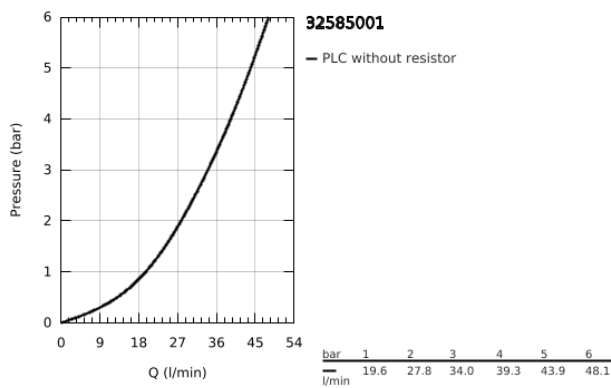

32 585 001 **CONCETTO SINGLE-LEVER SHOWER MIXER 1/2"**

TOOTE KIRJELDUS

- Värvus: chrome
- wall mounted
- metal lever
- GROHE SilkMove 46 mm ceramic cartridge
- GROHE LongLife finish
- adjustable flow rate limiter
- shower bottom outlet 1/2" with integrated non return-valve
- without straight unions
- centre distance 153 mm
- protected against backflow
- optional temperature limiter ref. no. 46 375 000

32 585 001 **CONCETTO SINGLE-LEVER SHOWER MIXER 1/2"**

VARUOSAD, jaanuar 2014 – nüüd

- 1: Lever (Tellimuse number 46723000)
- 2: Cap (Tellimuse number 46578000)
- 3: Cartridge (Tellimuse number 46048000)
- 4: Non-return valve (Tellimuse number 08565000)
- 5: Union (Tellimuse number 14028000)
- 6: Straight union, lockable (Tellimuse number 12064000)*
- 7: Temperature limiter (Tellimuse number 46375000)*