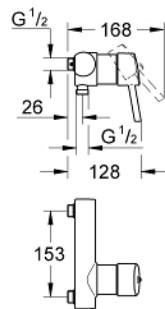

32 585 001 **CONCETTO SINGLE-LEVER SHOWER MIXER 1/2"**

TOOTE KIRJELDUS

- Värvus: chrome
- wall mounted
- metal lever
- GROHE SilkMove 46 mm ceramic cartridge
- GROHE LongLife finish
- adjustable flow rate limiter
- shower bottom outlet 1/2" with integrated non return-valve
- without straight unions
- centre distance 153 mm
- protected against backflow
- optional temperature limiter ref. no. 46 375 000

32 585 001 **CONCETTO SINGLE-LEVER SHOWER MIXER 1/2"**

VARUOSAD, jaanuar 2014 – nüüd

- 1: Lever (Tellimuse number 46723000)
- 2: Cap (Tellimuse number 46578000)
- 3: Cartridge (Tellimuse number 46048000)
- 4: Non-return valve (Tellimuse number 08565000)
- 5: Union (Tellimuse number 14028000)
- 6: Straight union, lockable (Tellimuse number 12064000)*
- 7: Temperature limiter (Tellimuse number 46375000)*