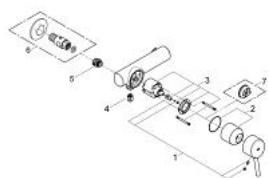

32 585 001 **CONCETTO SINGLE-LEVER SHOWER MIXER 1/2"**

TOOTE KIRJELDUS

- Värvus: chrome
- wall mounted
- metal lever
- GROHE SilkMove 46 mm ceramic cartridge
- GROHE LongLife finish
- adjustable flow rate limiter
- shower bottom outlet 1/2" with integrated non return-valve
- without straight unions
- centre distance 153 mm
- protected against backflow
- optional temperature limiter ref. no. 46 375 000

32 585 001 **CONCETTO SINGLE-LEVER SHOWER MIXER 1/2"**

VARUOSAD, jaanuar 2014 – nüüd

- 1: Lever (Tellimuse number 46723000)
- 2: Cap (Tellimuse number 46578000)
- 3: Cartridge (Tellimuse number 46048000)
- 4: Non-return valve (Tellimuse number 08565000)
- 5: Union (Tellimuse number 14028000)
- 6: Straight union, lockable (Tellimuse number 12064000)*
- 7: Temperature limiter (Tellimuse number 46375000)*