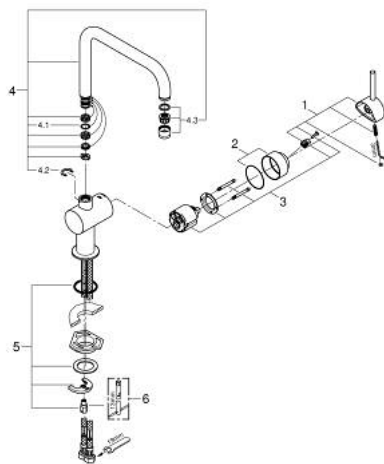

## 32 488 DC0 MINTA SINGLE-LEVER SINK MIXER 1/2"

### TOOTE KIRJELDUS

- Värvus: supersteel
- U-spout
- single hole installation
- GROHE LongLife finish
- GROHE SilkMove 46 mm ceramic cartridge
- adjustable flow rate limiter
- selectable swivel area: 0° / 150° / 360°
- swivel tubular spout
- flexible connection hoses
- rapid installation system
- optional temperature limiter ref. no. 46 308
- maximum flow rate (at 3 bar): 11.5 l/min

## 32 488 DC0 MINTA SINGLE-LEVER SINK MIXER 1/2"

**VARUOSAD**, märts 2007 – oktoober 2014

1: Lever (Tellimuse number 46015DC0)

2: Cap (Tellimuse number 46025DC0)

3: Cartridge (Tellimuse number 46048000)

4: Spout (Tellimuse number 13096DC0)

4.1: Sealing washer (Tellimuse number 0128500M)

4.2: Safety ring (Tellimuse number 0485300M)

4.3: Mousseur (Tellimuse number 13928DC0)

5: Shank mounting kit (Tellimuse number 46249000)

6: Mounting wrench (Tellimuse number 19017000)\*