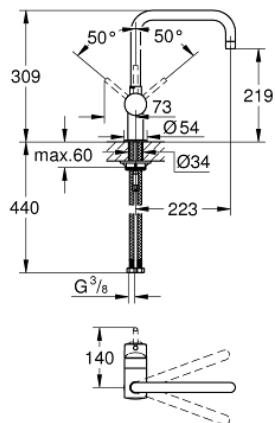

## 32 488 DC0 MINTA SINGLE-LEVER SINK MIXER 1/2"

### TOOTE KIRJELDUS

- Värvus: supersteel
- U-spout
- single hole installation
- GROHE LongLife finish
- GROHE SilkMove 46 mm ceramic cartridge
- adjustable flow rate limiter
- selectable swivel area: 0° / 150° / 360°
- swivel tubular spout
- flexible connection hoses
- rapid installation system
- optional temperature limiter ref. no. 46 308
- maximum flow rate (at 3 bar): 11.5 l/min

## 32 488 DC0 MINTA SINGLE-LEVER SINK MIXER 1/2"

**VARUOSAD**, märts 2007 – oktoober 2014

1: Lever (Tellimuse number 46015DC0)

2: Cap (Tellimuse number 46025DC0)

3: Cartridge (Tellimuse number 46048000)

4: Spout (Tellimuse number 13096DC0)

4.1: Sealing washer (Tellimuse number 0128500M)

4.2: Safety ring (Tellimuse number 0485300M)

4.3: Mousseur (Tellimuse number 13928DC0)

5: Shank mounting kit (Tellimuse number 46249000)

6: Mounting wrench (Tellimuse number 19017000)\*