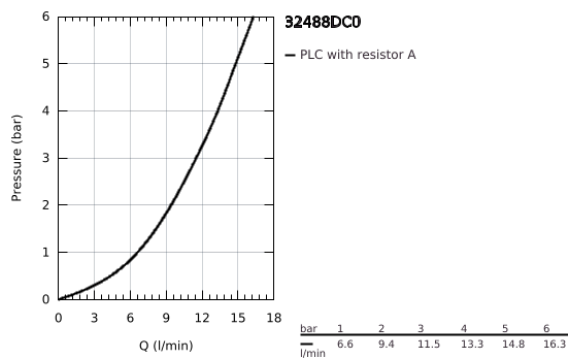

## 32 488 DC0 MINTA SINGLE-LEVER SINK MIXER 1/2"

### TOOTE KIRJELDUS

- Värvus: supersteel
- U-spout
- single hole installation
- GROHE LongLife finish
- GROHE SilkMove 46 mm ceramic cartridge
- adjustable flow rate limiter
- selectable swivel area: 0° / 150° / 360°
- swivel tubular spout
- flexible connection hoses
- rapid installation system
- optional temperature limiter ref. no. 46 308
- maximum flow rate (at 3 bar): 11.5 l/min