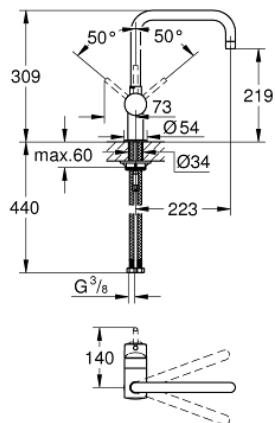

32 488 AL0 MINTA SINGLE-LEVER SINK MIXER 1/2"

TOOTE KIRJELDUS

- Värvus: brushed hard graphite
- U-spout
- single hole installation
- GROHE LongLife finish
- GROHE SilkMove 46 mm ceramic cartridge
- adjustable flow rate limiter
- selectable swivel area: 0° / 150° / 360°
- swivel tubular spout
- flexible connection hoses
- rapid installation system
- optional temperature limiter ref. no. 46 308
- maximum flow rate (at 3 bar): 11.5 l/min

32 488 AL0 MINTA SINGLE-LEVER SINK MIXER 1/2"

VARUOSAD, märts 2018 – nüüd

1: Lever (Tellimuse number 46015AL0)

2: Cap (Tellimuse number 46025AL0)

3: Cartridge (Tellimuse number 46048000)

4: Spout (Tellimuse number 13096AL0)

4.1: Sealing washer (Tellimuse number 0128500M)

4.2: Safety ring (Tellimuse number 0485300M)

4.3: Mousseur (Tellimuse number 13928AL0)

5: Shank mounting kit (Tellimuse number 46249000)

6: Mounting wrench (Tellimuse number 19017000)*