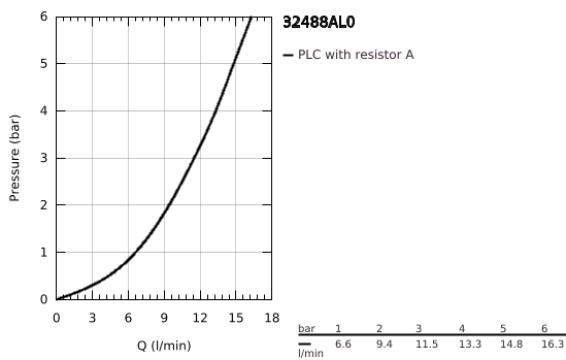

32 488 AL0 MINTA SINGLE-LEVER SINK MIXER 1/2"

TOOTE KIRJELDUS

- Värvus: brushed hard graphite
- U-spout
- single hole installation
- GROHE LongLife finish
- GROHE SilkMove 46 mm ceramic cartridge
- adjustable flow rate limiter
- selectable swivel area: 0° / 150° / 360°
- swivel tubular spout
- flexible connection hoses
- rapid installation system
- optional temperature limiter ref. no. 46 308
- maximum flow rate (at 3 bar): 11.5 l/min

32 488 AL0 MINTA SINGLE-LEVER SINK MIXER 1/2"

VARUOSAD, märts 2018 – nüüd

1: Lever (Tellimuse number 46015AL0)

2: Cap (Tellimuse number 46025AL0)

3: Cartridge (Tellimuse number 46048000)

4: Spout (Tellimuse number 13096AL0)