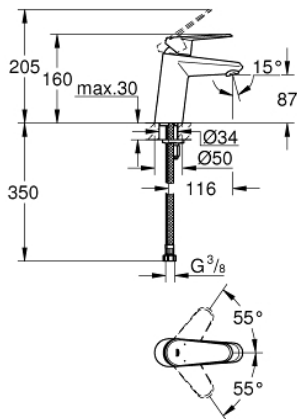

32 469 20E EURODISC COSMOPOLITAN SINGLE-LEVER BASIN MIXER 1/2" S-SIZE

TOOTE KIRJELDUS

- Värvus: chrome
- single hole installation
- GROHE SilkMove 35 mm ceramic cartridge
- adjustable flow rate limiter
- temperature limiter
- GROHE LongLife finish
- GROHE EcoJoy - less water, perfect flow
- maximum flow rate (at 3 bar): 5 l/min
- SpeedClean mousseur
- GROHE FastFixation installation system with centering support
- smooth body
- flexible connection hoses

32 469 20E EURODISC COSMOPOLITAN SINGLE-LEVER BASIN MIXER 1/2" S-SIZE

VARUOSAD, august 2017 – nüüd

- 1: Lever (Tellimuse number 46738000)
- 2: Cap (Tellimuse number 46492000)
- 3: Screw coupling (Tellimuse number 46460000)
- 4: Cartridge (Tellimuse number 46374000)
- 5: Laminar flow straightener (Tellimuse number 13955000)
- 6: Shank mounting kit (Tellimuse number 46645000)
- 7: Socket spanner (Tellimuse number 19332000)*
- 8: Mounting wrench (Tellimuse number 19017000)*