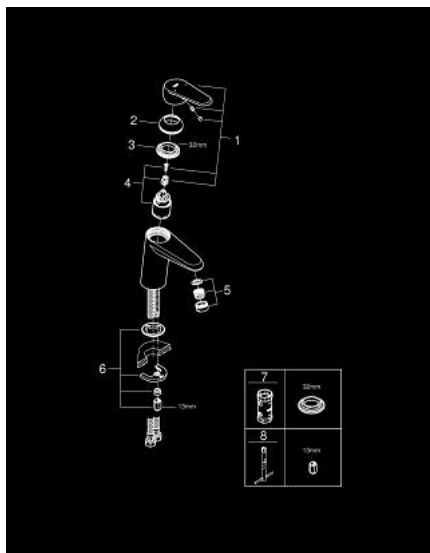

32 469 20E EURODISC COSMOPOLITAN SINGLE-LEVER BASIN MIXER 1/2" S-SIZE

TOOTE KIRJELDUS

- Värvus: chrome
- single hole installation
- GROHE SilkMove 35 mm ceramic cartridge
- adjustable flow rate limiter
- temperature limiter
- GROHE LongLife finish
- GROHE EcoJoy - less water, perfect flow
- maximum flow rate (at 3 bar): 5 l/min
- SpeedClean mousseur
- GROHE FastFixation installation system with centering support
- smooth body
- flexible connection hoses

32 469 20E EURODISC COSMOPOLITAN SINGLE-LEVER BASIN MIXER 1/2" S-SIZE

VARUOSAD, august 2017 – nüüd

- 1: Lever (Tellimuse number 46738000)
- 2: Cap (Tellimuse number 46492000)
- 3: Screw coupling (Tellimuse number 46460000)
- 4: Cartridge (Tellimuse number 46374000)
- 5: Laminar flow straightener (Tellimuse number 13955000)
- 6: Shank mounting kit (Tellimuse number 46645000)
- 7: Socket spanner (Tellimuse number 19332000)*
- 8: Mounting wrench (Tellimuse number 19017000)*