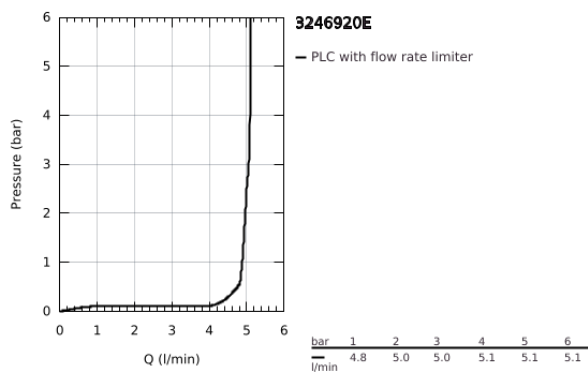

32 469 20E EURODISC COSMOPOLITAN SINGLE-LEVER BASIN MIXER 1/2" S-SIZE

TOOTE KIRJELDUS

- Värvus: chrome
- single hole installation
- GROHE SilkMove 35 mm ceramic cartridge
- adjustable flow rate limiter
- temperature limiter
- GROHE LongLife finish
- GROHE EcoJoy - less water, perfect flow
- maximum flow rate (at 3 bar): 5 l/min
- SpeedClean mousseur
- GROHE FastFixation installation system with centering support
- smooth body
- flexible connection hoses

32 469 20E EURODISC COSMOPOLITAN SINGLE-LEVER BASIN MIXER 1/2" S-SIZE

VARUOSAD, august 2017 – nüüd

- 1: Lever (Tellimuse number 46738000)
- 2: Cap (Tellimuse number 46492000)
- 3: Screw coupling (Tellimuse number 46460000)
- 4: Cartridge (Tellimuse number 46374000)
- 5: Laminar flow straightener (Tellimuse number 13955000)
- 6: Shank mounting kit (Tellimuse number 46645000)
- 7: Socket spanner (Tellimuse number 19332000)*
- 8: Mounting wrench (Tellimuse number 19017000)*