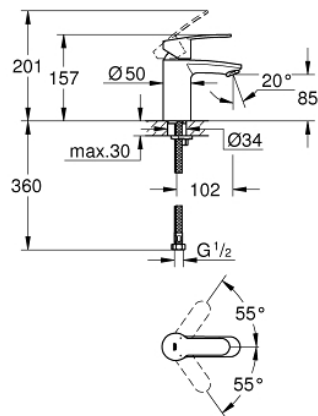

32 468 20L EUROSTYLE COSMOPOLITAN SINGLE-LEVER BASIN MIXER 1/2" S-SIZE

TOOTE KIRJELDUS

- Värvus: chrome
- single hole installation
- metal lever
- GROHE SilkMove 35 mm ceramic cartridge
- adjustable flow rate limiter
- adjustable minimum flow rate approx. 2.5 l/min
- GROHE LongLife finish
- GROHE FastFixation installation system with centering support
- mousseur
- smooth body
- flexible connection hoses
- for low pressure
- min. recommended pressure 0.2 bar
- optional temperature limiter ref. no. 46 375 000
- acoustic group I in accordance with DIN 4109

32 468 20L EUROSTYLE COSMOPOLITAN SINGLE-LEVER BASIN MIXER 1/2" S-SIZE

VARUOSAD, juuni 2011 – nüüd

- 1: Lever (Tellimuse number 46748000)
- 2: Cap (Tellimuse number 46492000)
- 3: Screw coupling (Tellimuse number 46460000)
- 4: Cartridge (Tellimuse number 46374000)
- 5: Mousseur (Tellimuse number 13922000)
- 6: Shank mounting kit (Tellimuse number 46671000)
- 7: Temperature limiter (Tellimuse number 46375000)*
- 8: Socket spanner (Tellimuse number 19332000)*
- 9: Mounting wrench (Tellimuse number 19017000)*