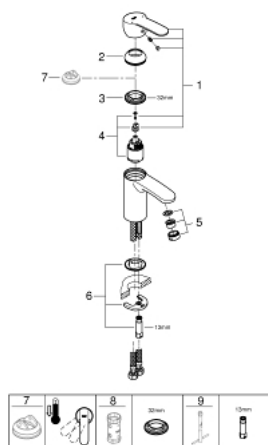

32 468 20L EUROSTYLE COSMOPOLITAN SINGLE-LEVER BASIN MIXER 1/2" S-SIZE

TOOTE KIRJELDUS

- Värvus: chrome
- single hole installation
- metal lever
- GROHE SilkMove 35 mm ceramic cartridge
- adjustable flow rate limiter
- adjustable minimum flow rate approx. 2.5 l/min
- GROHE LongLife finish
- GROHE FastFixation installation system with centering support
- mousseur
- smooth body
- flexible connection hoses
- for low pressure
- min. recommended pressure 0.2 bar
- optional temperature limiter ref. no. 46 375 000
- acoustic group I in accordance with DIN 4109

32 468 20L EUROSTYLE COSMOPOLITAN SINGLE-LEVER BASIN MIXER 1/2" S-SIZE

VARUOSAD, juuni 2011 – nüüd

- 1: Lever (Tellimuse number 46748000)
- 2: Cap (Tellimuse number 46492000)
- 3: Screw coupling (Tellimuse number 46460000)
- 4: Cartridge (Tellimuse number 46374000)
- 5: Mousseur (Tellimuse number 13922000)
- 6: Shank mounting kit (Tellimuse number 46671000)
- 7: Temperature limiter (Tellimuse number 46375000)*
- 8: Socket spanner (Tellimuse number 19332000)*
- 9: Mounting wrench (Tellimuse number 19017000)*