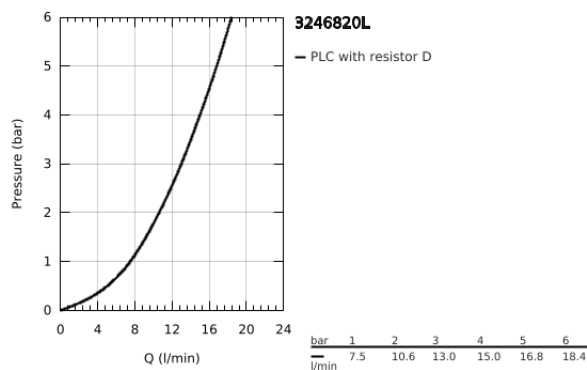

32 468 20L EUROSTYLE COSMOPOLITAN SINGLE-LEVER BASIN MIXER 1/2" S-SIZE

TOOTE KIRJELDUS

- Värvus: chrome
- single hole installation
- metal lever
- GROHE SilkMove 35 mm ceramic cartridge
- adjustable flow rate limiter
- adjustable minimum flow rate approx. 2.5 l/min
- GROHE LongLife finish
- GROHE FastFixation installation system with centering support
- mousseur
- smooth body
- flexible connection hoses
- for low pressure
- min. recommended pressure 0.2 bar
- optional temperature limiter ref. no. 46 375 000
- acoustic group I in accordance with DIN 4109

32 468 20L EUROSTYLE COSMOPOLITAN SINGLE-LEVER BASIN MIXER 1/2" S-SIZE

VARUOSAD, juuni 2011 – nüüd

- 1: Lever (Tellimuse number 46748000)
- 2: Cap (Tellimuse number 46492000)
- 3: Screw coupling (Tellimuse number 46460000)
- 4: Cartridge (Tellimuse number 46374000)
- 5: Mousseur (Tellimuse number 13922000)
- 6: Shank mounting kit (Tellimuse number 46671000)
- 7: Temperature limiter (Tellimuse number 46375000)*
- 8: Socket spanner (Tellimuse number 19332000)*
- 9: Mounting wrench (Tellimuse number 19017000)*