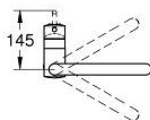

32 322 002 MINTA SINGLE-LEVER SINK MIXER 1/2"

TOOTE KIRJELDUS

- Värvus: chrome
- U-spout
- single hole installation
- GROHE LongLife finish
- GROHE SilkMove 46 mm ceramic cartridge
- Easy Docking Function guarantees easy retraction and smooth docking back to the starting position
- Pull-Out spout for greater flexibility
- Dual Spray - switch between laminar spray and SpeedClean shower jet using diverter
- automatic return to laminar spray
- adjustable flow rate limiter
- swivel tubular spout, swivel area 360°
- integrated non-return valve
- protected against backflow
- flexible connection hoses
- rapid installation system
- maximum flow rate (at 3 bar): 9 l/min

32 322 002 MINTA SINGLE-LEVER SINK MIXER 1/2"

VARUOSAD, juuni 2024 – nüüd

- 1: Lever (Tellimuse number 46015000)
- 2: Cap (Tellimuse number 46025000)
- 3: Cartridge (Tellimuse number 46048000)
- 4: Pull-Out spray (Tellimuse number 48416000)
- 4.1: Non-return valve (Tellimuse number 08565000)
- 4.2: Flow straightener (Tellimuse number 48347000)
- 5: Shank mounting kit (Tellimuse number 46345000)
- 6: Hose for sink mixer with pull-out dual spray or mousseur (Tellimuse number 48293000)
- 7: Support plate (Tellimuse number 05334000)