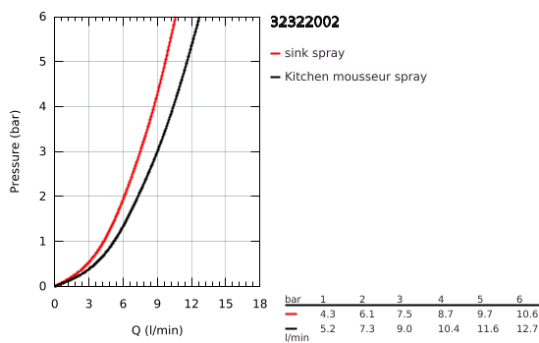

32 322 002 MINTA SINGLE-LEVER SINK MIXER 1/2"

TOOTE KIRJELDUS

- Värvus: chrome
- U-spout
- single hole installation
- GROHE LongLife finish
- GROHE SilkMove 46 mm ceramic cartridge
- Easy Docking Function guarantees easy retraction and smooth docking back to the starting position
- Pull-Out spout for greater flexibility
- Dual Spray - switch between laminar spray and SpeedClean shower jet using diverter
- automatic return to laminar spray
- adjustable flow rate limiter
- swivel tubular spout, swivel area 360°
- integrated non-return valve
- protected against backflow
- flexible connection hoses
- rapid installation system
- maximum flow rate (at 3 bar): 9 l/min

32 322 002 MINTA SINGLE-LEVER SINK MIXER 1/2"

VARUOSAD, juuni 2024 – nüüd

- 1: Lever (Tellimuse number 46015000)
- 2: Cap (Tellimuse number 46025000)
- 3: Cartridge (Tellimuse number 46048000)
- 4: Pull-Out spray (Tellimuse number 48416000)
- 4.1: Non-return valve (Tellimuse number 08565000)
- 4.2: Flow straightener (Tellimuse number 48347000)
- 5: Shank mounting kit (Tellimuse number 46345000)
- 6: Hose for sink mixer with pull-out dual spray or mousseur (Tellimuse number 48293000)
- 7: Support plate (Tellimuse number 05334000)