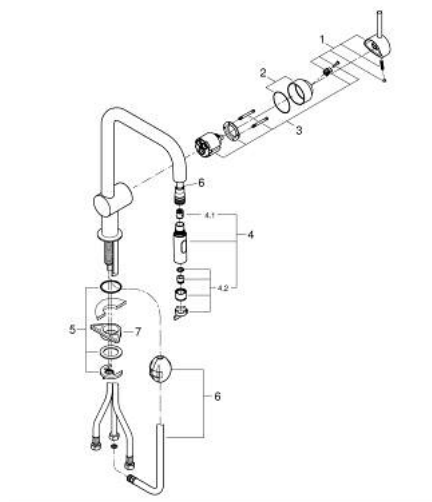

32 322 002 MINTA SINGLE-LEVER SINK MIXER 1/2"

TOOTE KIRJELDUS

- Värvus: chrome
- U-spout
- single hole installation
- GROHE LongLife finish
- GROHE SilkMove 46 mm ceramic cartridge
- Easy Docking Function guarantees easy retraction and smooth docking back to the starting position
- Pull-Out spout for greater flexibility
- Dual Spray - switch between laminar spray and SpeedClean shower jet using diverter
- automatic return to laminar spray
- adjustable flow rate limiter
- swivel tubular spout, swivel area 360°
- integrated non-return valve
- protected against backflow
- flexible connection hoses
- rapid installation system
- maximum flow rate (at 3 bar): 9 l/min

32 322 002 MINTA SINGLE-LEVER SINK MIXER 1/2"

VARUOSAD, juuni 2024 – nüüd

- 1: Lever (Tellimuse number 46015000)
- 2: Cap (Tellimuse number 46025000)
- 3: Cartridge (Tellimuse number 46048000)
- 4: Pull-Out spray (Tellimuse number 48416000)
- 4.1: Non-return valve (Tellimuse number 08565000)
- 4.2: Flow straightener (Tellimuse number 48347000)
- 5: Shank mounting kit (Tellimuse number 46345000)
- 6: Hose for sink mixer with pull-out dual spray or mousseur (Tellimuse number 48293000)
- 7: Support plate (Tellimuse number 05334000)