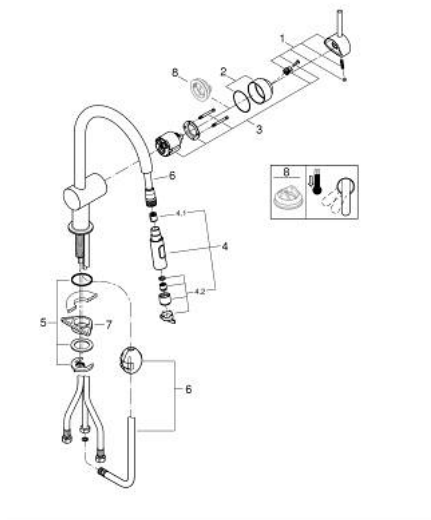

## 32 321 DC2 MINTA SINGLE-LEVER SINK MIXER 1/2"

### TOOTE KIRJELDUS

- Värvus: supersteel
- C-spout
- single hole installation
- GROHE LongLife finish
- GROHE SilkMove 46 mm ceramic cartridge
- Easy Docking Function guarantees easy retraction and smooth docking back to the starting position
- Pull-Out spout for greater flexibility
- Dual Spray - switch between laminar spray and SpeedClean shower jet using diverter
- adjustable flow rate limiter
- swivel tubular spout, swivel area 360°
- integrated non-return valve
- protected against backflow
- flexible connection hoses
- rapid installation system
- maximum flow rate (at 3 bar): 9 l/min

### VARUOSAD, juuni 2024 – nüüd

- 1: Lever (Tellimuse number 46015DC0)
- 2: Cap (Tellimuse number 46025DC0)
- 3: Cartridge (Tellimuse number 46048000)
- 4: Pull-Out spray (Tellimuse number 48416DC0)
- 4.1: Non-return valve (Tellimuse number 08565000)
- 4.2: Flow straightener (Tellimuse number 48347000)
- 5: Shank mounting kit (Tellimuse number 46345000)
- 6: Hose for sink mixer with pull-out dual spray or mousseur (Tellimuse number 48293000)
- 7: Support plate (Tellimuse number 05334000)
- 8: Temperature limiter (Tellimuse number 46375000)