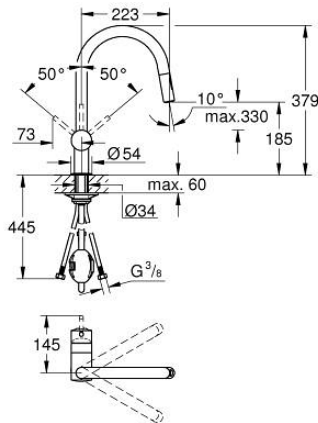

## 32 321 DC2 MINTA SINGLE-LEVER SINK MIXER 1/2"

### TOOTE KIRJELDUS

- Värvus: supersteel
- C-spout
- single hole installation
- GROHE LongLife finish
- GROHE SilkMove 46 mm ceramic cartridge
- Easy Docking Function guarantees easy retraction and smooth docking back to the starting position
- Pull-Out spout for greater flexibility
- Dual Spray - switch between laminar spray and SpeedClean shower jet using diverter
- adjustable flow rate limiter
- swivel tubular spout, swivel area 360°
- integrated non-return valve
- protected against backflow
- flexible connection hoses
- rapid installation system
- maximum flow rate (at 3 bar): 9 l/min

### VARUOSAD, juuni 2024 – nüüd

- 1: Lever (Tellimuse number 46015DC0)
- 2: Cap (Tellimuse number 46025DC0)
- 3: Cartridge (Tellimuse number 46048000)
- 4: Pull-Out spray (Tellimuse number 48416DC0)
- 4.1: Non-return valve (Tellimuse number 08565000)
- 4.2: Flow straightener (Tellimuse number 48347000)
- 5: Shank mounting kit (Tellimuse number 46345000)
- 6: Hose for sink mixer with pull-out dual spray or mousseur (Tellimuse number 48293000)
- 7: Support plate (Tellimuse number 05334000)
- 8: Temperature limiter (Tellimuse number 46375000)