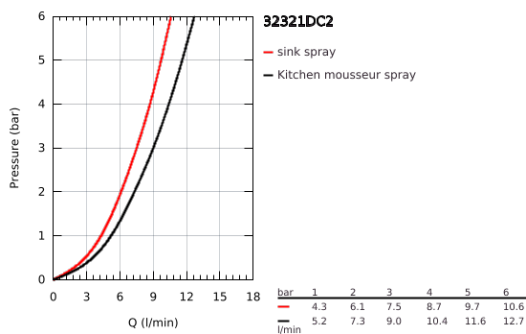

## 32 321 DC2 MINTA SINGLE-LEVER SINK MIXER 1/2"

### TOOTE KIRJELDUS

- Värvus: supersteel
- C-spout
- single hole installation
- GROHE LongLife finish
- GROHE SilkMove 46 mm ceramic cartridge
- Easy Docking Function guarantees easy retraction and smooth docking back to the starting position
- Pull-Out spout for greater flexibility
- Dual Spray - switch between laminar spray and SpeedClean shower jet using diverter
- adjustable flow rate limiter
- swivel tubular spout, swivel area 360°
- integrated non-return valve
- protected against backflow
- flexible connection hoses
- rapid installation system
- maximum flow rate (at 3 bar): 9 l/min