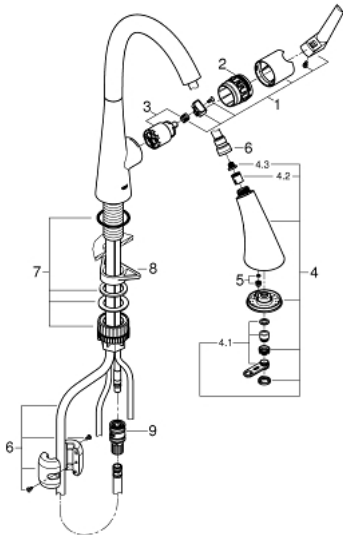

32 294 002 ZEDRA SINGLE-LEVER SINK MIXER 1/2"

TOOTE KIRJELDUS

- Värvus: chrome
- single hole installation
- GROHE LongLife finish
- GROHE SilkMove 35 mm ceramic cartridge
- Pull-Out spray for greater flexibility
- MagneticDocking guarantees easy retraction and smooth docking of the spray head back to the starting position
- 3 spray types
- diverter: laminar spray/SpeedClean shower jet/GROHE Blade spray (reduced water consumption by up to 70 % and even stronger spray performance)
- stop function - pause button to stop the water flow
- automatic return to laminar spray
- adjustable flow rate limiter
- swivel tubular spout, swivel area 360°
- protected against backflow
- flexible connection hoses
- metal fixation set
- Protected Water Ways no contact of water with lead or nickel inside the tap
- maximum flow rate (at 3 bar): 9 l/min

32 294 002 ZEDRA SINGLE-LEVER SINK MIXER 1/2"

VARUOSAD, juuli 2017 – nüüd

- 1: Lever (Tellimuse number 48476000)
- 2: Screw ring (Tellimuse number 48517000)
- 3: Cartridge (Tellimuse number 46374000)
- 4: Pull-Out spray (Tellimuse number 48473000)
- 4.1: Laminar flow straightener (Tellimuse number 42622000)
- 4.2: Non-return valve (Tellimuse number 08565000)
- 4.3: Dirt strainer (Tellimuse number 0676800M)
- 5: flow rate limiter (Tellimuse number 48303000)
- 6: Shower hose (Tellimuse number 48472000)
- 7: Mounting set (Tellimuse number 48477000)
- 8: Support plate (Tellimuse number 05334000)
- 9: Quick coupling (Tellimuse number 46338000)