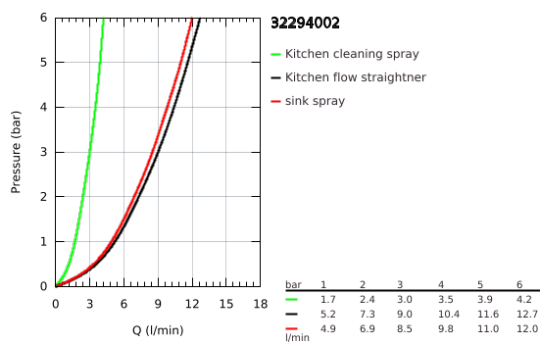

32 294 002 ZEDRA SINGLE-LEVER SINK MIXER 1/2"

TOOTE KIRJELDUS

- Värvus: chrome
- single hole installation
- GROHE LongLife finish
- GROHE SilkMove 35 mm ceramic cartridge
- Pull-Out spray for greater flexibility
- MagneticDocking guarantees easy retraction and smooth docking of the spray head back to the starting position
- 3 spray types
- diverter: laminar spray/SpeedClean shower jet/GROHE Blade spray (reduced water consumption by up to 70 % and even stronger spray performance)
- stop function - pause button to stop the water flow
- automatic return to laminar spray
- adjustable flow rate limiter
- swivel tubular spout, swivel area 360°
- protected against backflow
- flexible connection hoses
- metal fixation set
- Protected Water Ways no contact of water with lead or nickel inside the tap
- maximum flow rate (at 3 bar): 9 l/min

32 294 002 ZEDRA SINGLE-LEVER SINK MIXER 1/2"

VARUOSAD, juuli 2017 – nüüd

- 1: Lever (Tellimuse number 48476000)
- 2: Screw ring (Tellimuse number 48517000)
- 3: Cartridge (Tellimuse number 46374000)
- 4: Pull-Out spray (Tellimuse number 48473000)
- 4.1: Laminar flow straightener (Tellimuse number 42622000)
- 4.2: Non-return valve (Tellimuse number 08565000)
- 4.3: Dirt strainer (Tellimuse number 0676800M)
- 5: flow rate limiter (Tellimuse number 48303000)
- 6: Shower hose (Tellimuse number 48472000)
- 7: Mounting set (Tellimuse number 48477000)
- 8: Support plate (Tellimuse number 05334000)
- 9: Quick coupling (Tellimuse number 46338000)