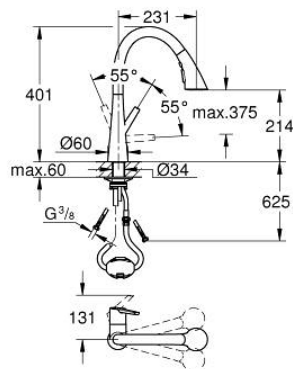

32 294 002 ZEDRA SINGLE-LEVER SINK MIXER 1/2"

TOOTE KIRJELDUS

- Värvus: chrome
- single hole installation
- GROHE LongLife finish
- GROHE SilkMove 35 mm ceramic cartridge
- Pull-Out spray for greater flexibility
- MagneticDocking guarantees easy retraction and smooth docking of the spray head back to the starting position
- 3 spray types
- diverter: laminar spray/SpeedClean shower jet/GROHE Blade spray (reduced water consumption by up to 70 % and even stronger spray performance)
- stop function - pause button to stop the water flow
- automatic return to laminar spray
- adjustable flow rate limiter
- swivel tubular spout, swivel area 360°
- protected against backflow
- flexible connection hoses
- metal fixation set
- Protected Water Ways no contact of water with lead or nickel inside the tap
- maximum flow rate (at 3 bar): 9 l/min

32 294 002 ZEDRA SINGLE-LEVER SINK MIXER 1/2"

VARUOSAD, juuli 2017 – nüüd

- 1: Lever (Tellimuse number 48476000)
- 2: Screw ring (Tellimuse number 48517000)
- 3: Cartridge (Tellimuse number 46374000)
- 4: Pull-Out spray (Tellimuse number 48473000)
- 4.1: Laminar flow straightener (Tellimuse number 42622000)
- 4.2: Non-return valve (Tellimuse number 08565000)
- 4.3: Dirt strainer (Tellimuse number 0676800M)
- 5: flow rate limiter (Tellimuse number 48303000)
- 6: Shower hose (Tellimuse number 48472000)
- 7: Mounting set (Tellimuse number 48477000)
- 8: Support plate (Tellimuse number 05334000)
- 9: Quick coupling (Tellimuse number 46338000)