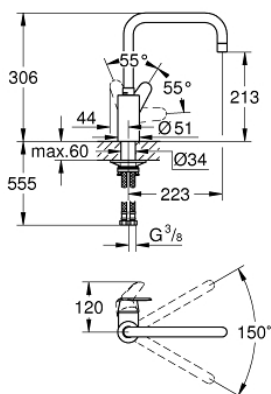

## 32 259 003 EURODISC COSMOPOLITAN SINGLE-LEVER SINK MIXER 1/2"

### TOOTE KIRJELDUS

- Värvus: chrome
- high spout
- single hole installation
- GROHE LongLife finish
- GROHE SilkMove 35 mm ceramic cartridge
- Protected Water Ways no contact of water with lead or nickel inside the tap
- adjustable flow rate limiter
- swivel tubular spout, swivel area 150°
- mousseur
- flexible connection hoses
- metal fixation set
- maximum flow rate (at 3 bar): 10 l/min

## 32 259 003 EURODISC COSMOPOLITAN SINGLE-LEVER SINK MIXER 1/2"

**VARUOSAD**, aprill 2020 – nüüd

- 1: Lever (Tellimuse number 46741000)
  - 2: Mousseur (Tellimuse number 48418000)
  - 3: Cartridge (Tellimuse number 46374000)
  - 4: Mounting set (Tellimuse number 48477000)
  - 5: Socket spanner (Tellimuse number 19332000)\*
- \* Lisatarvikud