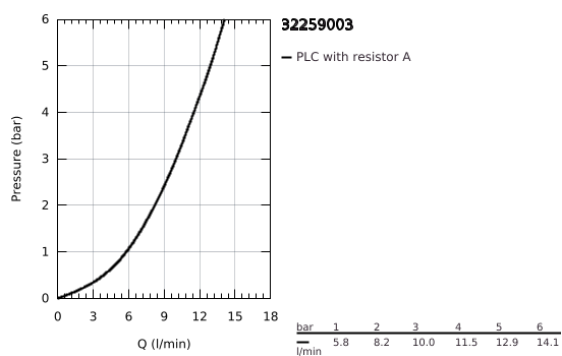

## 32 259 003 EURODISC COSMOPOLITAN SINGLE-LEVER SINK MIXER 1/2"

### TOOTE KIRJELDUS

- Värvus: chrome
- high spout
- single hole installation
- GROHE LongLife finish
- GROHE SilkMove 35 mm ceramic cartridge
- Protected Water Ways no contact of water with lead or nickel inside the tap
- adjustable flow rate limiter
- swivel tubular spout, swivel area 150°
- mousseur
- flexible connection hoses
- metal fixation set
- maximum flow rate (at 3 bar): 10 l/min

## 32 259 003 EURODISC COSMOPOLITAN SINGLE-LEVER SINK MIXER 1/2"

**VARUOSAD**, aprill 2020 – nüüd

- 1: Lever (Tellimuse number 46741000)
  - 2: Mousseur (Tellimuse number 48418000)
  - 3: Cartridge (Tellimuse number 46374000)
  - 4: Mounting set (Tellimuse number 48477000)
  - 5: Socket spanner (Tellimuse number 19332000)\*
- \* Lisatarvikud