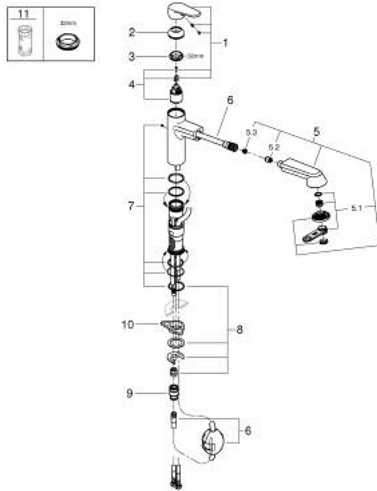

32 257 002 EURODISC COSMOPOLITAN SINGLE-LEVER SINK MIXER 1/2"

TOOTE KIRJELDUS

- Värvus: chrome
- medium spout
- single hole installation
- GROHE LongLife finish
- GROHE SilkMove 35 mm ceramic cartridge
- Pull-Out spray for greater flexibility
- Dual Spray - switch between laminar spray and shower jet
- automatic return to mousseur
- adjustable flow rate limiter
- swivel cast spout
- swivel area 100°
- protected against backflow
- flexible connection hoses
- rapid installation system
- maximum flow rate (at 3 bar): 11 l/min

32 257 002 EURODISC COSMOPOLITAN SINGLE-LEVER SINK MIXER 1/2"

VARUOSAD, september 2023 – nüüd

- 1: Lever (Tellimuse number 46738000)
- 2: Cap (Tellimuse number 46492000)
- 3: Screw ring (Tellimuse number 46815000)
- 4: Cartridge (Tellimuse number 46374000)
- 5: Pull-Out spray (Tellimuse number 46769000)
- 5.1: Mousseur (Tellimuse number 46711000)
- 5.2: Non-return valve (Tellimuse number 08565000)
- 5.3: Dirt strainer (Tellimuse number 0676800M)
- 6: Hose for sink mixer with pull-out dual spray or mousseur (Tellimuse number 48293000)
- 7: Seal kit (Tellimuse number 46760000)
- 8: Shank mounting kit (Tellimuse number 46346000)
- 9: Quick coupling (Tellimuse number 46338000)
- 10: Support plate (Tellimuse number 05334000)
- 11: Socket spanner (Tellimuse number 19332000)*