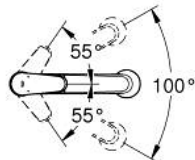

32 257 002 EURODISC COSMOPOLITAN SINGLE-LEVER SINK MIXER 1/2"

TOOTE KIRJELDUS

- Värvus: chrome
- medium spout
- single hole installation
- GROHE LongLife finish
- GROHE SilkMove 35 mm ceramic cartridge
- Pull-Out spray for greater flexibility
- Dual Spray - switch between laminar spray and shower jet
- automatic return to mousseur
- adjustable flow rate limiter
- swivel cast spout
- swivel area 100°
- protected against backflow
- flexible connection hoses
- rapid installation system
- maximum flow rate (at 3 bar): 11 l/min

32 257 002 EURODISC COSMOPOLITAN SINGLE-LEVER SINK MIXER 1/2"

VARUOSAD, september 2023 – nüüd

- 1: Lever (Tellimuse number 46738000)
- 2: Cap (Tellimuse number 46492000)
- 3: Screw ring (Tellimuse number 46815000)
- 4: Cartridge (Tellimuse number 46374000)
- 5: Pull-Out spray (Tellimuse number 46769000)
- 5.1: Mousseur (Tellimuse number 46711000)
- 5.2: Non-return valve (Tellimuse number 08565000)
- 5.3: Dirt strainer (Tellimuse number 0676800M)
- 6: Hose for sink mixer with pull-out dual spray or mousseur (Tellimuse number 48293000)
- 7: Seal kit (Tellimuse number 46760000)
- 8: Shank mounting kit (Tellimuse number 46346000)
- 9: Quick coupling (Tellimuse number 46338000)
- 10: Support plate (Tellimuse number 05334000)
- 11: Socket spanner (Tellimuse number 19332000)*