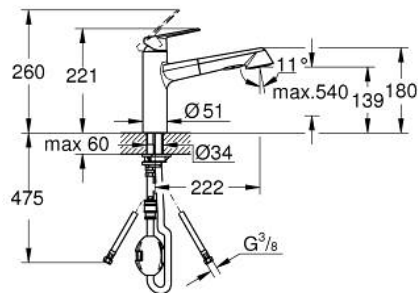

32 257 002 EURODISC COSMOPOLITAN SINGLE-LEVER SINK MIXER 1/2"

TOOTE KIRJELDUS

- Värvus: chrome
- medium spout
- single hole installation
- GROHE LongLife finish
- GROHE SilkMove 35 mm ceramic cartridge
- Pull-Out spray for greater flexibility
- Dual Spray - switch between laminar spray and shower jet
- automatic return to mousseur
- adjustable flow rate limiter
- swivel cast spout
- swivel area 100°
- protected against backflow
- flexible connection hoses
- rapid installation system
- maximum flow rate (at 3 bar): 11 l/min

32 257 002 EURODISC COSMOPOLITAN SINGLE-LEVER SINK MIXER 1/2"

VARUOSAD, september 2023 – nüüd

- 1: Lever (Tellimuse number 46738000)
- 2: Cap (Tellimuse number 46492000)
- 3: Screw ring (Tellimuse number 46815000)
- 4: Cartridge (Tellimuse number 46374000)
- 5: Pull-Out spray (Tellimuse number 46769000)
- 5.1: Mousseur (Tellimuse number 46711000)
- 5.2: Non-return valve (Tellimuse number 08565000)
- 5.3: Dirt strainer (Tellimuse number 0676800M)
- 6: Hose for sink mixer with pull-out dual spray or mousseur (Tellimuse number 48293000)
- 7: Seal kit (Tellimuse number 46760000)
- 8: Shank mounting kit (Tellimuse number 46346000)
- 9: Quick coupling (Tellimuse number 46338000)
- 10: Support plate (Tellimuse number 05334000)
- 11: Socket spanner (Tellimuse number 19332000)*