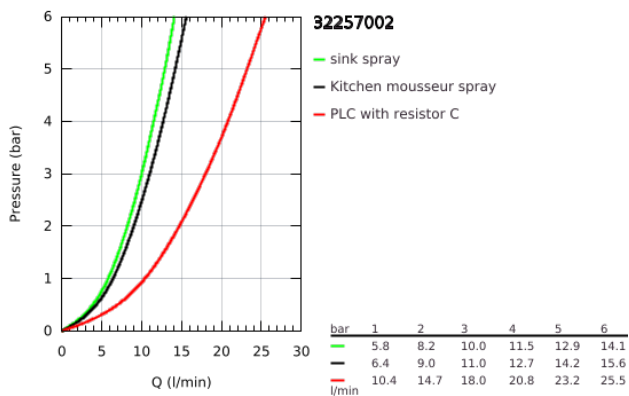

32 257 002 EURODISC COSMOPOLITAN SINGLE-LEVER SINK MIXER 1/2"

TOOTE KIRJELDUS

- Värvus: chrome
- medium spout
- single hole installation
- GROHE LongLife finish
- GROHE SilkMove 35 mm ceramic cartridge
- Pull-Out spray for greater flexibility
- Dual Spray - switch between laminar spray and shower jet
- automatic return to mousseur
- adjustable flow rate limiter
- swivel cast spout
- swivel area 100°
- protected against backflow
- flexible connection hoses
- rapid installation system
- maximum flow rate (at 3 bar): 11 l/min

32 257 002 EURODISC COSMOPOLITAN SINGLE-LEVER SINK MIXER 1/2"

VARUOSAD, september 2023 – nüüd

- 1: Lever (Tellimuse number 46738000)
- 2: Cap (Tellimuse number 46492000)
- 3: Screw ring (Tellimuse number 46815000)
- 4: Cartridge (Tellimuse number 46374000)
- 5: Pull-Out spray (Tellimuse number 46769000)
- 5.1: Mousseur (Tellimuse number 46711000)
- 5.2: Non-return valve (Tellimuse number 08565000)
- 5.3: Dirt strainer (Tellimuse number 0676800M)
- 6: Hose for sink mixer with pull-out dual spray or mousseur (Tellimuse number 48293000)
- 7: Seal kit (Tellimuse number 46760000)
- 8: Shank mounting kit (Tellimuse number 46346000)
- 9: Quick coupling (Tellimuse number 46338000)
- 10: Support plate (Tellimuse number 05334000)
- 11: Socket spanner (Tellimuse number 19332000)*