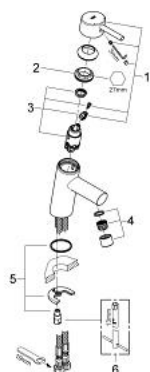

## 32 240 10E **CONCETTO SINGLE-LEVER BASIN MIXER 1/2"** **S-SIZE**

### TOOTE KIRJELDUS

- Värvus: chrome
- single hole installation
- GROHE SilkMove 28 mm ceramic cartridge
- with temperature limiter
- GROHE LongLife finish
- GROHE EcoJoy - less water, perfect flow
- maximum flow rate (at 3 bar): 5 l/min
- SpeedClean mousseur
- GROHE FastFixation installation system with centering support
- smooth body
- flexible connection hoses

32 240 10E **CONCETTO SINGLE-LEVER BASIN MIXER 1/2"**  
**S-SIZE**

**VARUOSAD**, november 2010 – nüüd

1: Lever (Tellimuse number 46753000)

2: Fitting ring (Tellimuse number 46715000)

3: Cartridge (Tellimuse number 46580000)

4: Mousseur (Tellimuse number 13935000)

5: Shank mounting kit (Tellimuse number 46249000)

7: Mounting wrench (Tellimuse number 19017000)\*

7: Base plate (Tellimuse number 48165000)\*

\* Lisatarvikud