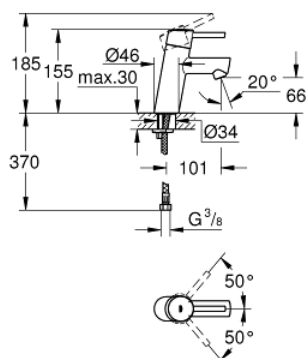

## 32 240 10E **CONCETTO SINGLE-LEVER BASIN MIXER 1/2"** **S-SIZE**

### TOOTE KIRJELDUS

- Värvus: chrome
- single hole installation
- GROHE SilkMove 28 mm ceramic cartridge
- with temperature limiter
- GROHE LongLife finish
- GROHE EcoJoy - less water, perfect flow
- maximum flow rate (at 3 bar): 5 l/min
- SpeedClean mousseur
- GROHE FastFixation installation system with centering support
- smooth body
- flexible connection hoses

32 240 10E **CONCETTO SINGLE-LEVER BASIN MIXER 1/2"**  
**S-SIZE**

**VARUOSAD**, november 2010 – nüüd

1: Lever (Tellimuse number 46753000)

2: Fitting ring (Tellimuse number 46715000)

3: Cartridge (Tellimuse number 46580000)

4: Mousseur (Tellimuse number 13935000)

5: Shank mounting kit (Tellimuse number 46249000)

7: Mounting wrench (Tellimuse number 19017000)\*

7: Base plate (Tellimuse number 48165000)\*

\* Lisatarvikud