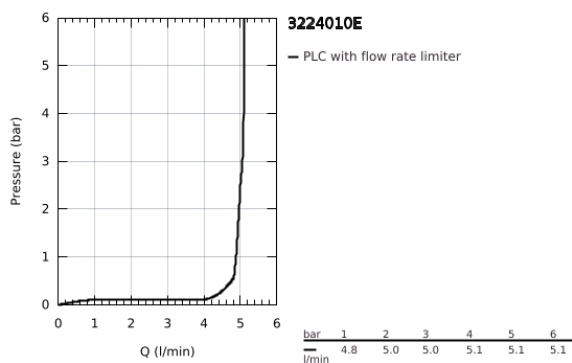

## 32 240 10E **CONCETTO SINGLE-LEVER BASIN MIXER 1/2"** **S-SIZE**

### TOOTE KIRJELDUS

- Värvus: chrome
- single hole installation
- GROHE SilkMove 28 mm ceramic cartridge
- with temperature limiter
- GROHE LongLife finish
- GROHE EcoJoy - less water, perfect flow
- maximum flow rate (at 3 bar): 5 l/min
- SpeedClean mousseur
- GROHE FastFixation installation system with centering support
- smooth body
- flexible connection hoses

32 240 10E **CONCETTO SINGLE-LEVER BASIN MIXER 1/2"**  
**S-SIZE**

**VARUOSAD**, november 2010 – nüüd

1: Lever (Tellimuse number 46753000)

2: Fitting ring (Tellimuse number 46715000)

3: Cartridge (Tellimuse number 46580000)