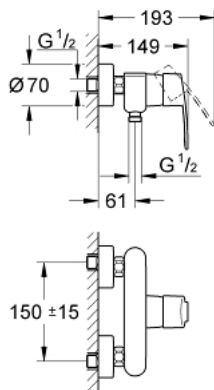

32 229 002 EUROSTYLE COSMOPOLITAN SINGLE-LEVER SHOWER MIXER 1/2"

TOOTE KIRJELDUS

- Värvus: chrome
- wall mounted
- metal lever
- GROHE SilkMove 46 mm ceramic cartridge
- GROHE LongLife finish
- adjustable flow rate limiter
- adjustable minimum flow rate approx. 2.5 l/min
- shower bottom outlet 1/2"
- integrated non-return valve
- S-unions
- protected against backflow
- optional temperature limiter ref. no. 08 791
- acoustic group I in accordance with DIN 4109

32 229 002 EUROSTYLE COSMOPOLITAN SINGLE-LEVER SHOWER MIXER 1/2"

VARUOSAD, märts 2010 – nüüd

- 1: Lever (Tellimuse number 46752000)
- 2: Cap (Tellimuse number 46427000)
- 3: Cartridge (Tellimuse number 46588000)
- 4: Screw connection 1/2" (Tellimuse number 45044000)
- 5: S-union (Tellimuse number 12662000)
- 6: Non-return valve (Tellimuse number 08565000)
- 7: Temperature limiter (Tellimuse number 08791000)*
- 8: Extension 3/4", 20 mm (Tellimuse number 0713000M)*
- 9: Plastic tray (Tellimuse number 18383002)*
- 10: Special spanner (Tellimuse number 19377000)*