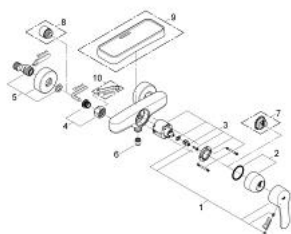

32 229 002 EUROSTYLE COSMOPOLITAN SINGLE-LEVER SHOWER MIXER 1/2"

TOOTE KIRJELDUS

- Värvus: chrome
- wall mounted
- metal lever
- GROHE SilkMove 46 mm ceramic cartridge
- GROHE LongLife finish
- adjustable flow rate limiter
- adjustable minimum flow rate approx. 2.5 l/min
- shower bottom outlet 1/2"
- integrated non-return valve
- S-unions
- protected against backflow
- optional temperature limiter ref. no. 08 791
- acoustic group I in accordance with DIN 4109

32 229 002 EUROSTYLE COSMOPOLITAN SINGLE-LEVER SHOWER MIXER 1/2"

VARUOSAD, märts 2010 – nüüd

- 1: Lever (Tellimuse number 46752000)
- 2: Cap (Tellimuse number 46427000)
- 3: Cartridge (Tellimuse number 46588000)
- 4: Screw connection 1/2" (Tellimuse number 45044000)
- 5: S-union (Tellimuse number 12662000)
- 6: Non-return valve (Tellimuse number 08565000)
- 7: Temperature limiter (Tellimuse number 08791000)*
- 8: Extension 3/4", 20 mm (Tellimuse number 0713000M)*
- 9: Plastic tray (Tellimuse number 18383002)*
- 10: Special spanner (Tellimuse number 19377000)*