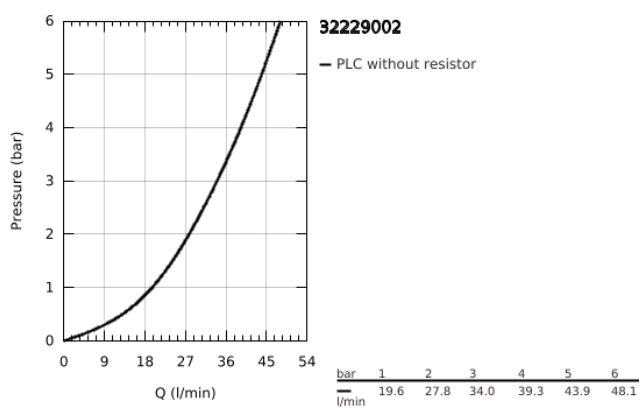

32 229 002 EUROSTYLE COSMOPOLITAN SINGLE-LEVER SHOWER MIXER 1/2"

TOOTE KIRJELDUS

- Värvus: chrome
- wall mounted
- metal lever
- GROHE SilkMove 46 mm ceramic cartridge
- GROHE LongLife finish
- adjustable flow rate limiter
- adjustable minimum flow rate approx. 2.5 l/min
- shower bottom outlet 1/2"
- integrated non-return valve
- S-unions
- protected against backflow
- optional temperature limiter ref. no. 08 791
- acoustic group I in accordance with DIN 4109

32 229 002 EUROSTYLE COSMOPOLITAN SINGLE-LEVER SHOWER MIXER 1/2"

VARUOSAD, märts 2010 – nüüd

- 1: Lever (Tellimuse number 46752000)
- 2: Cap (Tellimuse number 46427000)
- 3: Cartridge (Tellimuse number 46588000)
- 4: Screw connection 1/2" (Tellimuse number 45044000)
- 5: S-union (Tellimuse number 12662000)
- 6: Non-return valve (Tellimuse number 08565000)
- 7: Temperature limiter (Tellimuse number 08791000)*
- 8: Extension 3/4", 20 mm (Tellimuse number 0713000M)*
- 9: Plastic tray (Tellimuse number 18383002)*
- 10: Special spanner (Tellimuse number 19377000)*