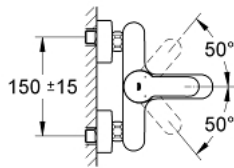

32 228 002 EUROSTYLE COSMOPOLITAN SINGLE-LEVER BATH MIXER 1/2"

TOOTE KIRJELDUS

- Värvus: chrome
- wall mounted
- metal lever
- GROHE SilkMove 46 mm ceramic cartridge
- GROHE LongLife finish
- adjustable flow rate limiter
- adjustable minimum flow rate approx. 2.5 l/min
- automatic diverter: bath/shower
- mousseur
- integrated non-return valve in the shower outlet 1/2"
- S-unions
- protected against backflow
- optional temperature limiter ref. no. 08 791
- acoustic group I in accordance with DIN 4109

32 228 002 EUROSTYLE COSMOPOLITAN SINGLE-LEVER BATH MIXER 1/2"

VARUOSAD, märts 2010 – nüüd

- 1: Lever (Tellimuse number 46752000)
- 2: Cap (Tellimuse number 46427000)
- 3: Cartridge (Tellimuse number 46588000)
- 4: Diverter knob (Tellimuse number 48022000)
- 5: Diverter (Tellimuse number 65655000)
- 6: Non-return valve (Tellimuse number 08565000)
- 7: Mousseur (Tellimuse number 13952000)
- 8: Screw connection 1/2" (Tellimuse number 45044000)
- 9: S-union (Tellimuse number 12662000)
- 10: Temperature limiter (Tellimuse number 08791000)*
- 11: Extension 3/4", 20 mm (Tellimuse number 0713000M)*
- 12: Special spanner (Tellimuse number 19377000)*