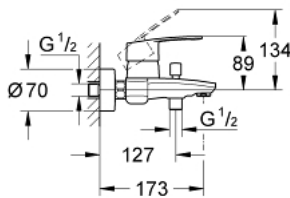

32 228 002 EUROSTYLE COSMOPOLITAN SINGLE-LEVER BATH MIXER 1/2"

TOOTE KIRJELDUS

- Värvus: chrome
- wall mounted
- metal lever
- GROHE SilkMove 46 mm ceramic cartridge
- GROHE LongLife finish
- adjustable flow rate limiter
- adjustable minimum flow rate approx. 2.5 l/min
- automatic diverter: bath/shower
- mousseur
- integrated non-return valve in the shower outlet 1/2"
- S-unions
- protected against backflow
- optional temperature limiter ref. no. 08 791
- acoustic group I in accordance with DIN 4109

32 228 002 EUROSTYLE COSMOPOLITAN SINGLE-LEVER BATH MIXER 1/2"

VARUOSAD, märts 2010 – nüüd

- 1: Lever (Tellimuse number 46752000)
- 2: Cap (Tellimuse number 46427000)
- 3: Cartridge (Tellimuse number 46588000)
- 4: Diverter knob (Tellimuse number 48022000)
- 5: Diverter (Tellimuse number 65655000)
- 6: Non-return valve (Tellimuse number 08565000)
- 7: Mousseur (Tellimuse number 13952000)
- 8: Screw connection 1/2" (Tellimuse number 45044000)
- 9: S-union (Tellimuse number 12662000)
- 10: Temperature limiter (Tellimuse number 08791000)*
- 11: Extension 3/4", 20 mm (Tellimuse number 0713000M)*
- 12: Special spanner (Tellimuse number 19377000)*