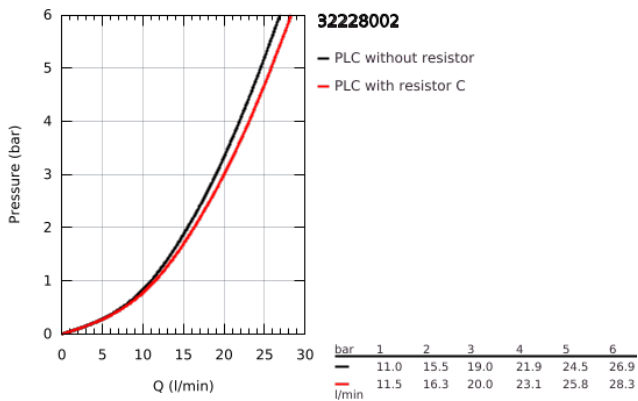

32 228 002 EUROSTYLE COSMOPOLITAN SINGLE-LEVER BATH MIXER 1/2"

TOOTE KIRJELDUS

- Värvus: chrome
- wall mounted
- metal lever
- GROHE SilkMove 46 mm ceramic cartridge
- GROHE LongLife finish
- adjustable flow rate limiter
- adjustable minimum flow rate approx. 2.5 l/min
- automatic diverter: bath/shower
- mousseur
- integrated non-return valve in the shower outlet 1/2"
- S-unions
- protected against backflow
- optional temperature limiter ref. no. 08 791
- acoustic group I in accordance with DIN 4109

32 228 002 EUROSTYLE COSMOPOLITAN SINGLE-LEVER BATH MIXER 1/2"

VARUOSAD, märts 2010 – nüüd

- 1: Lever (Tellimuse number 46752000)
- 2: Cap (Tellimuse number 46427000)
- 3: Cartridge (Tellimuse number 46588000)
- 4: Diverter knob (Tellimuse number 48022000)
- 5: Diverter (Tellimuse number 65655000)
- 6: Non-return valve (Tellimuse number 08565000)
- 7: Mousseur (Tellimuse number 13952000)
- 8: Screw connection 1/2" (Tellimuse number 45044000)
- 9: S-union (Tellimuse number 12662000)
- 10: Temperature limiter (Tellimuse number 08791000)*
- 11: Extension 3/4", 20 mm (Tellimuse number 0713000M)*
- 12: Special spanner (Tellimuse number 19377000)*